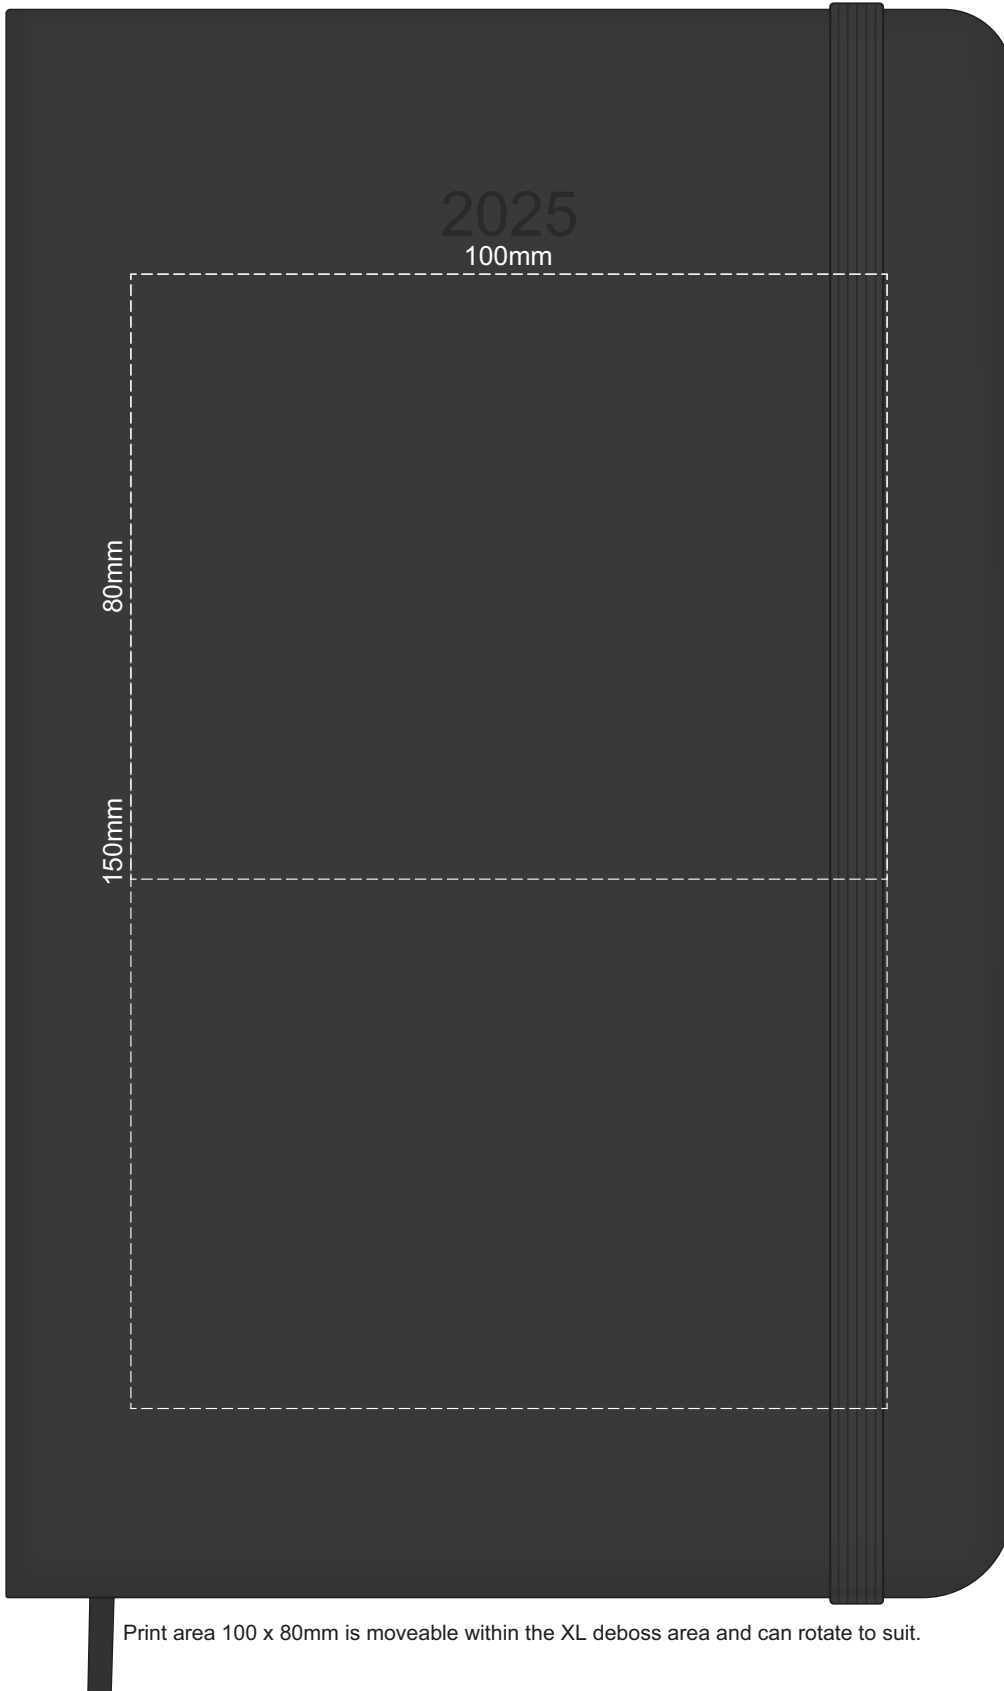

100% of Actual Size  
Screen Print (one colour)

100% of Actual Size  
Debossing Front Cover  
Debossing XL Front Cover

Print area 100 x 80mm is moveable within the XL deboss area and can rotate to suit.

100% of Actual Size  
Foil Printing Front Cover  
FRONT ONLY

Please note: Print area 70mm x 55mm is **moveable within the red dotted area**, the print area cannot be rotated. The printing will inherit the texture of the substrate which may affect the legibility of small text or appearance of fine detail.

-  Copper Foil Print Colour
-  Silver Foil Print Colour
-  Gold Foil Print Colour

100% of Actual Size  
Debossing Back Cover

MOLESKINE®

70% of Actual Size  
Pad Print Front End-Paper

Branding area can be moved anywhere within the red lines.

70% of Actual Size  
Pad Print Back End-Paper

Branding area can be moved anywhere within the red lines.

70% of Actual Size  
Digital Print - Belly Band Template

Green Line = Fold Lines when assembled on notebook  
 Blue Line = The SIGNIFICANT PRINT AREA  
 (Keep all critical images & text within this box)  
 Black Line = Maximum print area  
 Pink Line = Bleed off to here