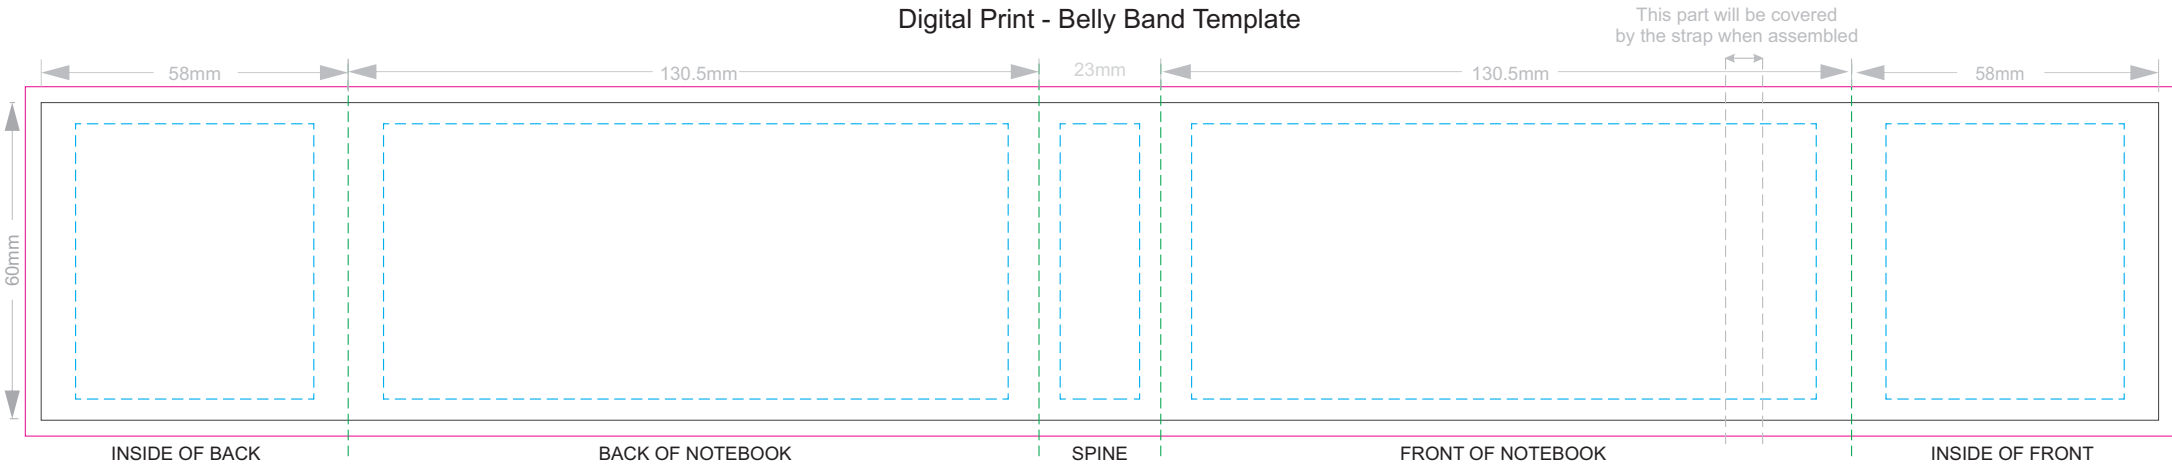

100% of Actual Size  
Screen Print (one colour)

100% of Actual Size  
Debossing Front Cover  
Debossing XL Front Cover

Print area 100 x 80mm is moveable within the XL deboss area and can rotate to suit.

100% of Actual Size  
Foil Printing Front Cover  
FRONT ONLY

Please note: Print area 70mm x 55mm is **moveable within the red dotted area**, the print area cannot be rotated. The printing will inherit the texture of the substrate which may affect the legibility of small text or appearance of fine detail.

-  Copper Foil Print Colour
-  Silver Foil Print Colour
-  Gold Foil Print Colour

100% of Actual Size  
Debossing Back Cover

MOLESKINE®

70% of Actual Size  
Pad Print Front End-Paper

Branding area can be moved anywhere within the red lines.

70% of Actual Size  
Pad Print Back End-Paper

Branding area can be moved anywhere within the red lines.

70% of Actual Size  
Digital Print - Belly Band Template

Green Line = Fold Lines when assembled on notebook  
 Blue Line = The SIGNIFICANT PRINT AREA  
 (Keep all critical images & text within this box)  
 Black Line = Maximum print area  
 Pink Line = Bleed off to here