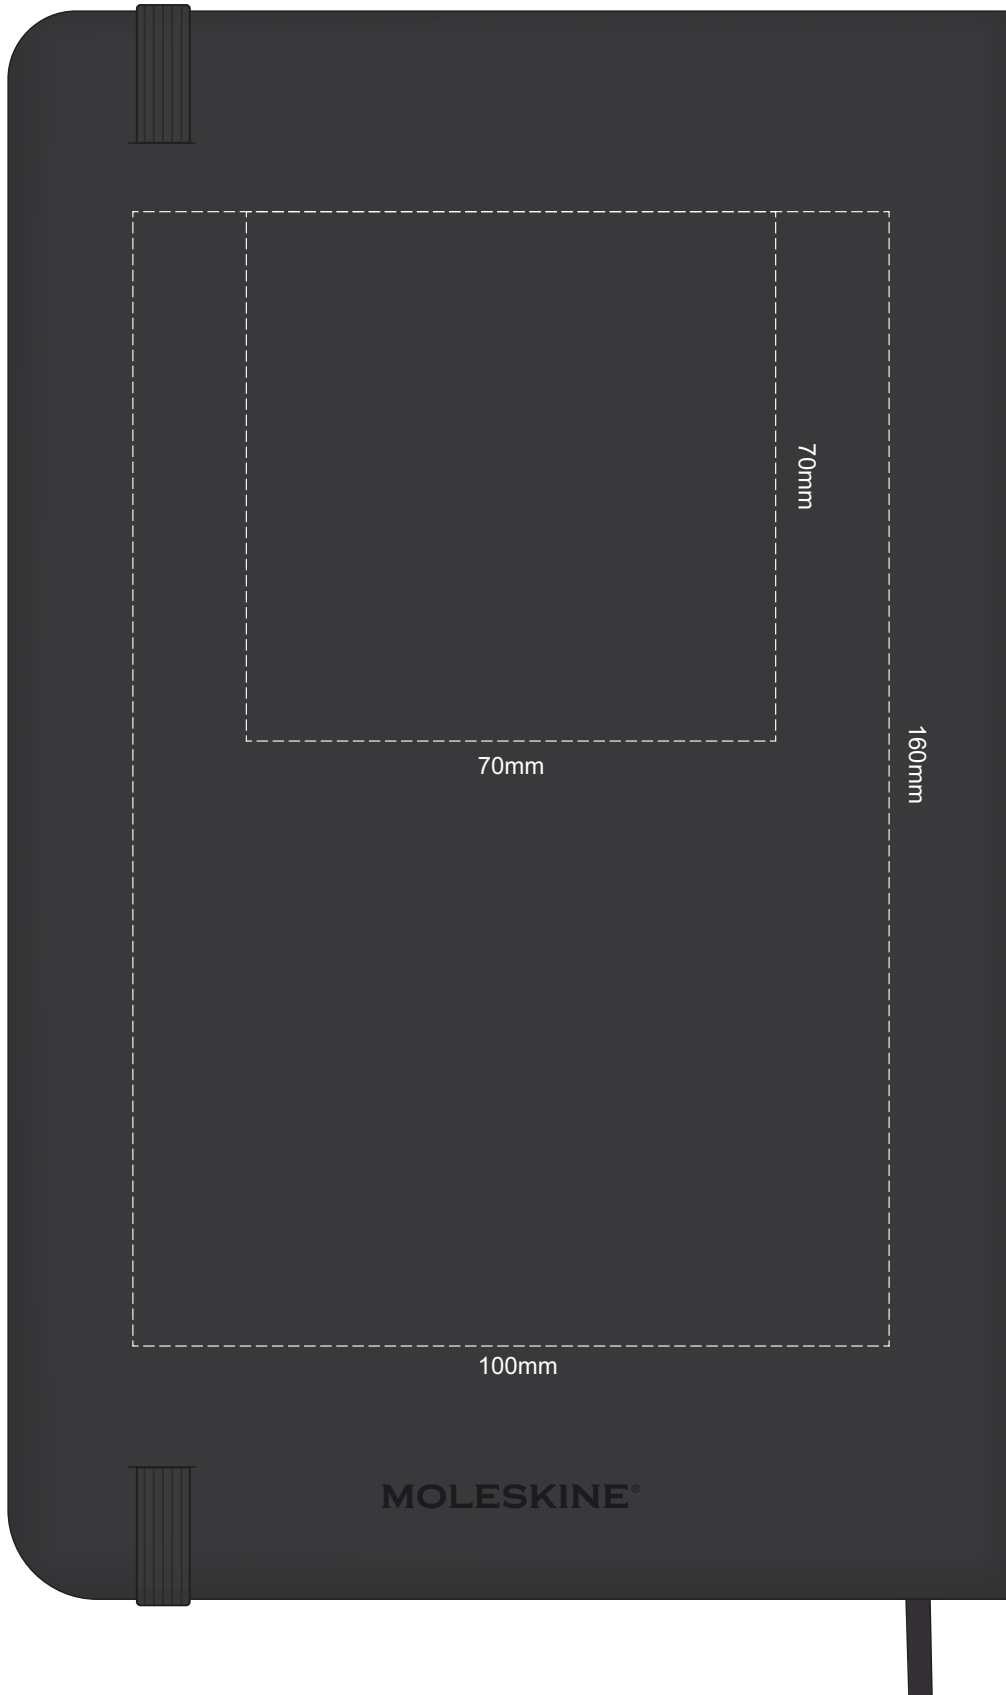

100% of Actual Size  
Screen Print (one colour)

100% of Actual Size  
Debossing Front Cover  
Debossing XL Front Cover

Print area 100 x 80mm is moveable within the XL deboss area and can rotate to suit.

100% of Actual Size  
Foil Printing Front Cover  
FRONT ONLY

Please note: Print area 70mm x 55mm is **moveable within the red dotted area**, the print area cannot be rotated. The printing will inherit the texture of the substrate which may affect the legibility of small text or appearance of fine detail.

-  Copper Foil Print Colour
-  Silver Foil Print Colour
-  Gold Foil Print Colour

100% of Actual Size  
Debossing Back Cover

MOLESKINE®

70% of Actual Size  
Pad Print Front End-Paper

Branding area can be moved anywhere within the red lines.

70% of Actual Size  
Pad Print Back End-Paper

Branding area can be moved anywhere within the red lines.

70% of Actual Size  
Digital Print - Belly Band Template

Green Line = Fold Lines when assembled on notebook  
 Blue Line = The SIGNIFICANT PRINT AREA  
 (Keep all critical images & text within this box)  
 Black Line = Maximum print area  
 Pink Line = Bleed off to here