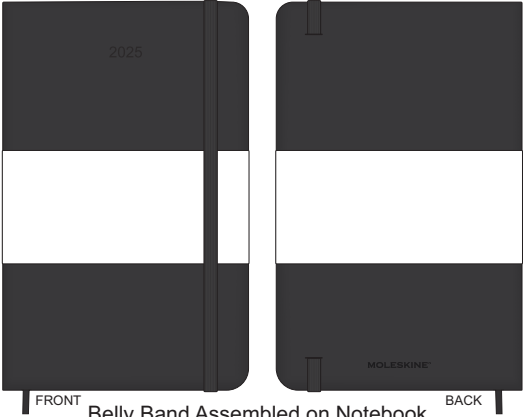

100% of Actual Size  
Screen Print (one colour)

100% of Actual Size  
Debossing Front Cover  
Debossing XL Front Cover

Print area 100 x 80mm is moveable within the XL deboss area and can rotate to suit.

-  Copper Foil Print Colour
-  Silver Foil Print Colour
-  Gold Foil Print Colour

100% of Actual Size  
Debossing Back Cover

MOLESKINE®

70% of Actual Size  
Pad Print Front End-Paper

Branding area can be moved anywhere within the red lines.

70% of Actual Size  
Pad Print Back End-Paper

Branding area can be moved anywhere within the red lines.

70% of Actual Size  
Digital Print - Belly Band Template

Green Line = Fold Lines when assembled on notebook  
 Blue Line = The SIGNIFICANT PRINT AREA  
 (Keep all critical images & text within this box)  
 Black Line = Maximum print area  
 Pink Line = Bleed off to here

25% of Actual Size

FRONT BACK  
**Belly Band Assembled on Notebook**  
 Please note that some of the artwork will be covered by the notebook closure strap when assembled.