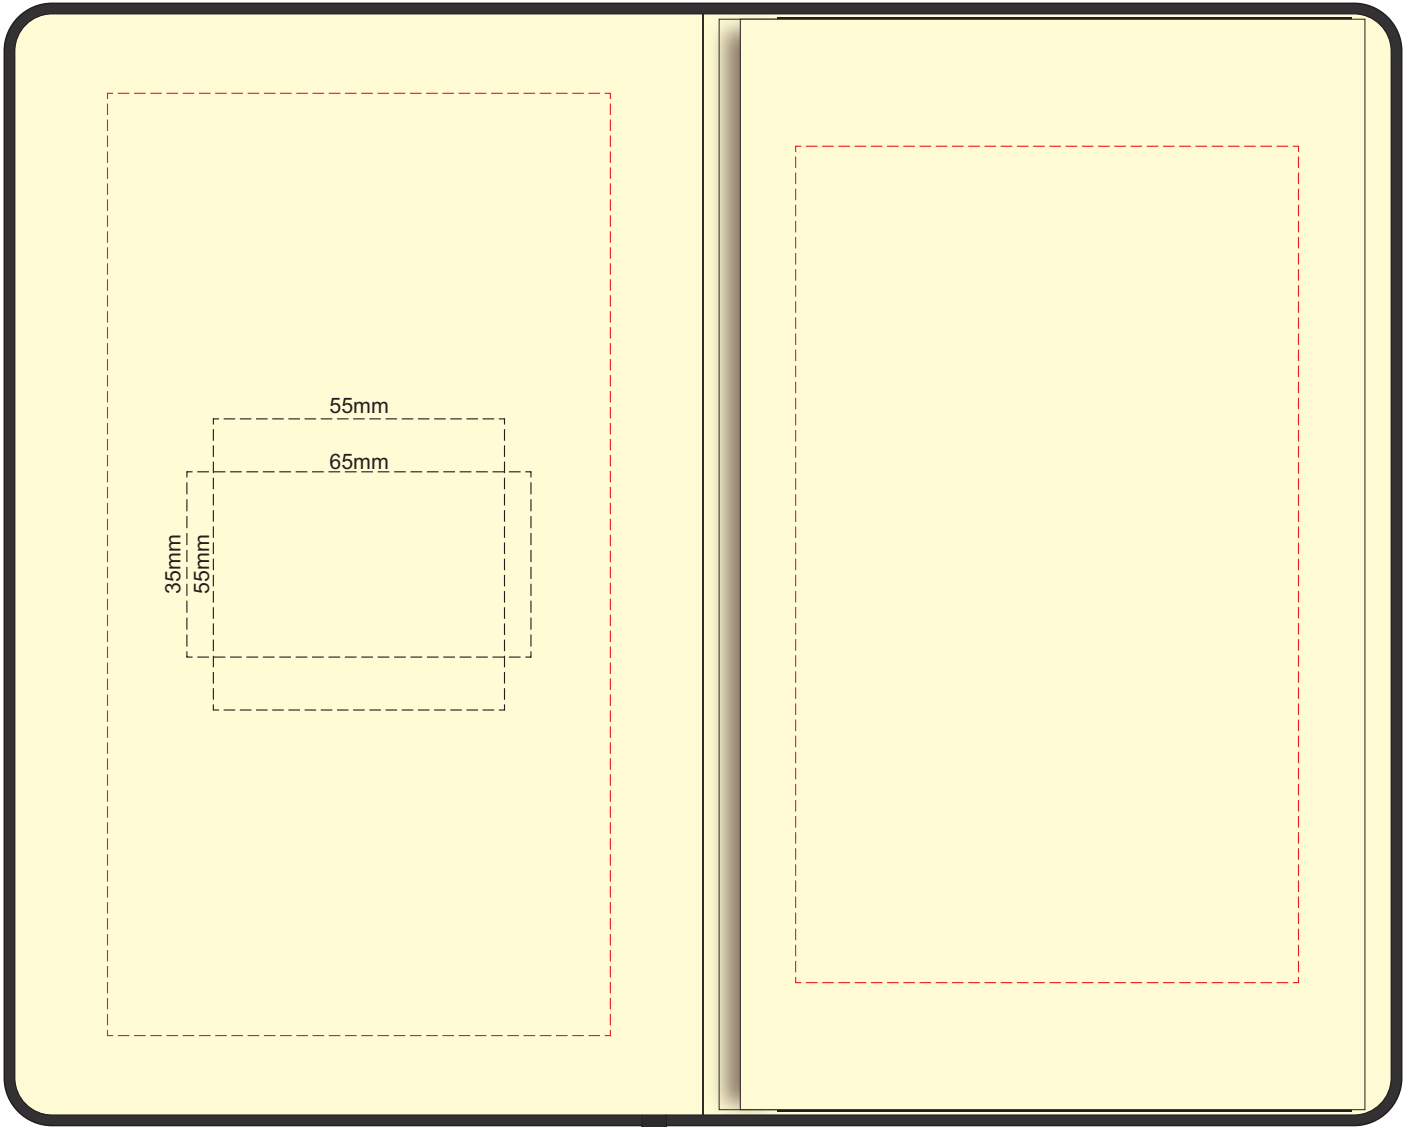

100% of Actual Size  
Screen Print (one colour)

100% of Actual Size  
Debossing Front Cover  
Debossing XL Front Cover

Print area 100 x 80mm is moveable within the XL deboss area and can rotate to suit.

100% of Actual Size  
Foil Printing Front Cover  
FRONT ONLY

Please note: Print area 70mm x 55mm is **moveable within the red dotted area**, the print area cannot be rotated. The printing will inherit the texture of the substrate which may affect the legibility of small text or appearance of fine detail.

-  Copper Foil Print Colour
-  Silver Foil Print Colour
-  Gold Foil Print Colour

100% of Actual Size  
Debossing Back Cover

MOLESKINE®

70% of Actual Size  
Pad Print Front End-Paper

Branding area can be moved anywhere within the red lines.

70% of Actual Size  
Pad Print Back End-Paper

Branding area can be moved anywhere within the red lines.

70% of Actual Size  
Digital Print - Belly Band Template

Green Line = Fold Lines when assembled on notebook  
 Blue Line = The SIGNIFICANT PRINT AREA  
 (Keep all critical images & text within this box)  
 Black Line = Maximum print area  
 Pink Line = Bleed off to here