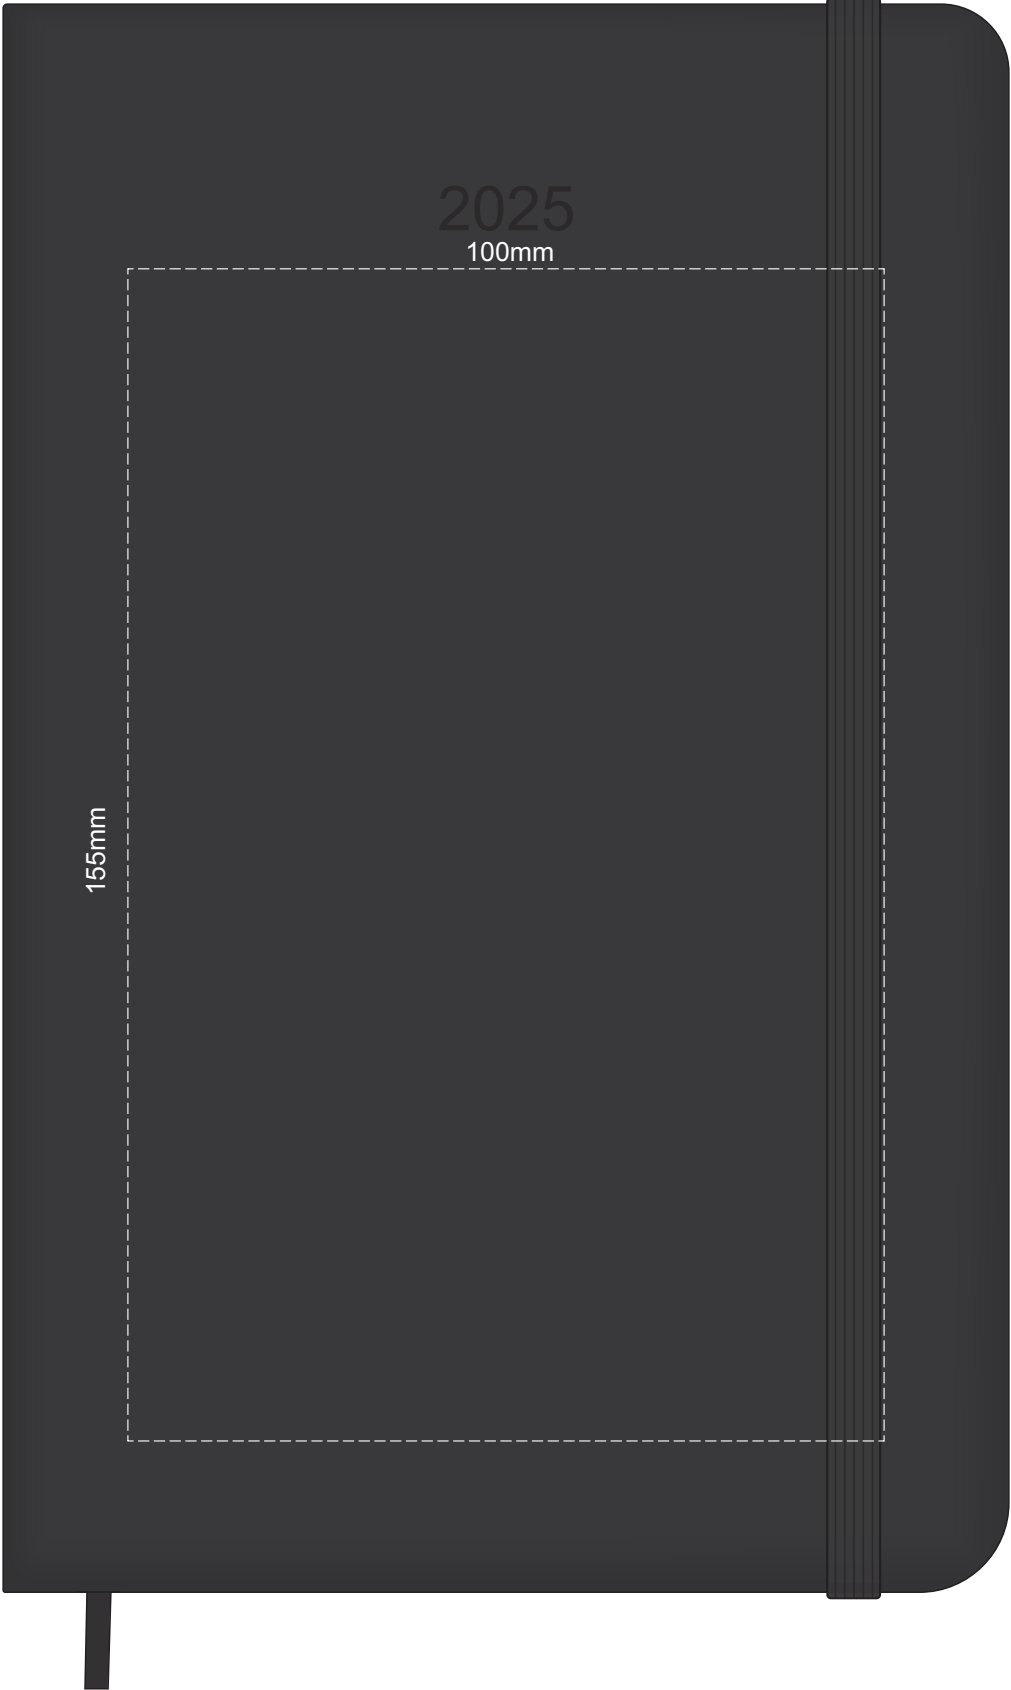

100% of Actual Size  
Screen Print (one colour)

100% of Actual Size  
Debossing Front Cover  
Debossing XL Front Cover

Print area 100 x 80mm is moveable within the XL deboss area and can rotate to suit.

100% of Actual Size  
Foil Printing Front Cover  
FRONT ONLY

Please note: Print area 70mm x 55mm is **moveable within the red dotted area**, the print area cannot be rotated. The printing will inherit the texture of the substrate which may affect the legibility of small text or appearance of fine detail.

-  Copper Foil Print Colour
-  Silver Foil Print Colour
-  Gold Foil Print Colour

100% of Actual Size  
Debossing Back Cover

MOLESKINE®

70% of Actual Size  
Pad Print Front End-Paper

Branding area can be moved anywhere within the red lines.

70% of Actual Size  
Pad Print Back End-Paper

Branding area can be moved anywhere within the red lines.

70% of Actual Size  
Digital Print - Belly Band Template

Green Line = Fold Lines when assembled on notebook  
 Blue Line = The SIGNIFICANT PRINT AREA  
 (Keep all critical images & text within this box)  
 Black Line = Maximum print area  
 Pink Line = Bleed off to here