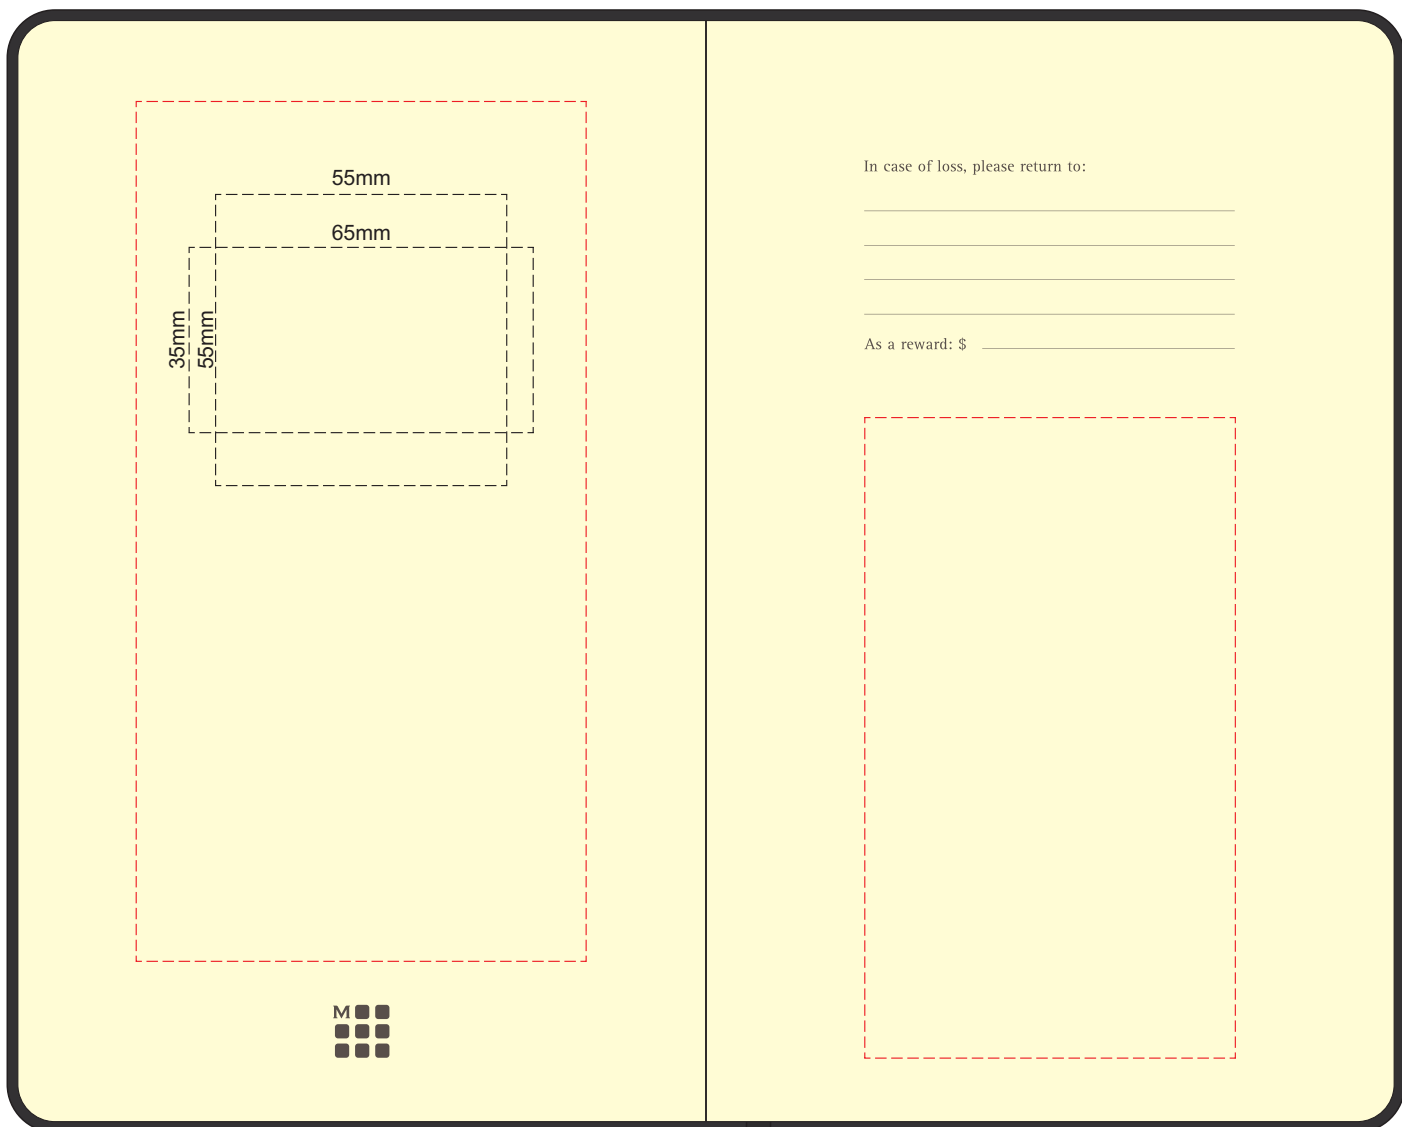

100% of Actual Size  
Screen Print (one colour)

100% of Actual Size  
Debossing Front Cover  
Debossing XL Front Cover

Print area 100 x 80mm is moveable within the XL deboss area and can rotate to suit.

100% of Actual Size  
Foil Printing Front Cover  
FRONT ONLY

Please note: Print area 70mm x 55mm is **moveable within the red dotted area**, the print area cannot be rotated. The printing will inherit the texture of the substrate which may affect the legibility of small text or appearance of fine detail.

-  Copper Foil Print Colour
-  Silver Foil Print Colour
-  Gold Foil Print Colour

100% of Actual Size  
Debossing Back Cover

MOLESKINE®

70% of Actual Size  
Pad Print Front End-Paper

Branding area can be moved anywhere within the red lines.

70% of Actual Size  
Pad Print Back End-Paper

Branding area can be moved anywhere within the red lines.

70% of Actual Size  
Digital Print - Belly Band Template

Green Line = Fold Lines when assembled on notebook  
 Blue Line = The SIGNIFICANT PRINT AREA  
 (Keep all critical images & text within this box)  
 Black Line = Maximum print area  
 Pink Line = Bleed off to here