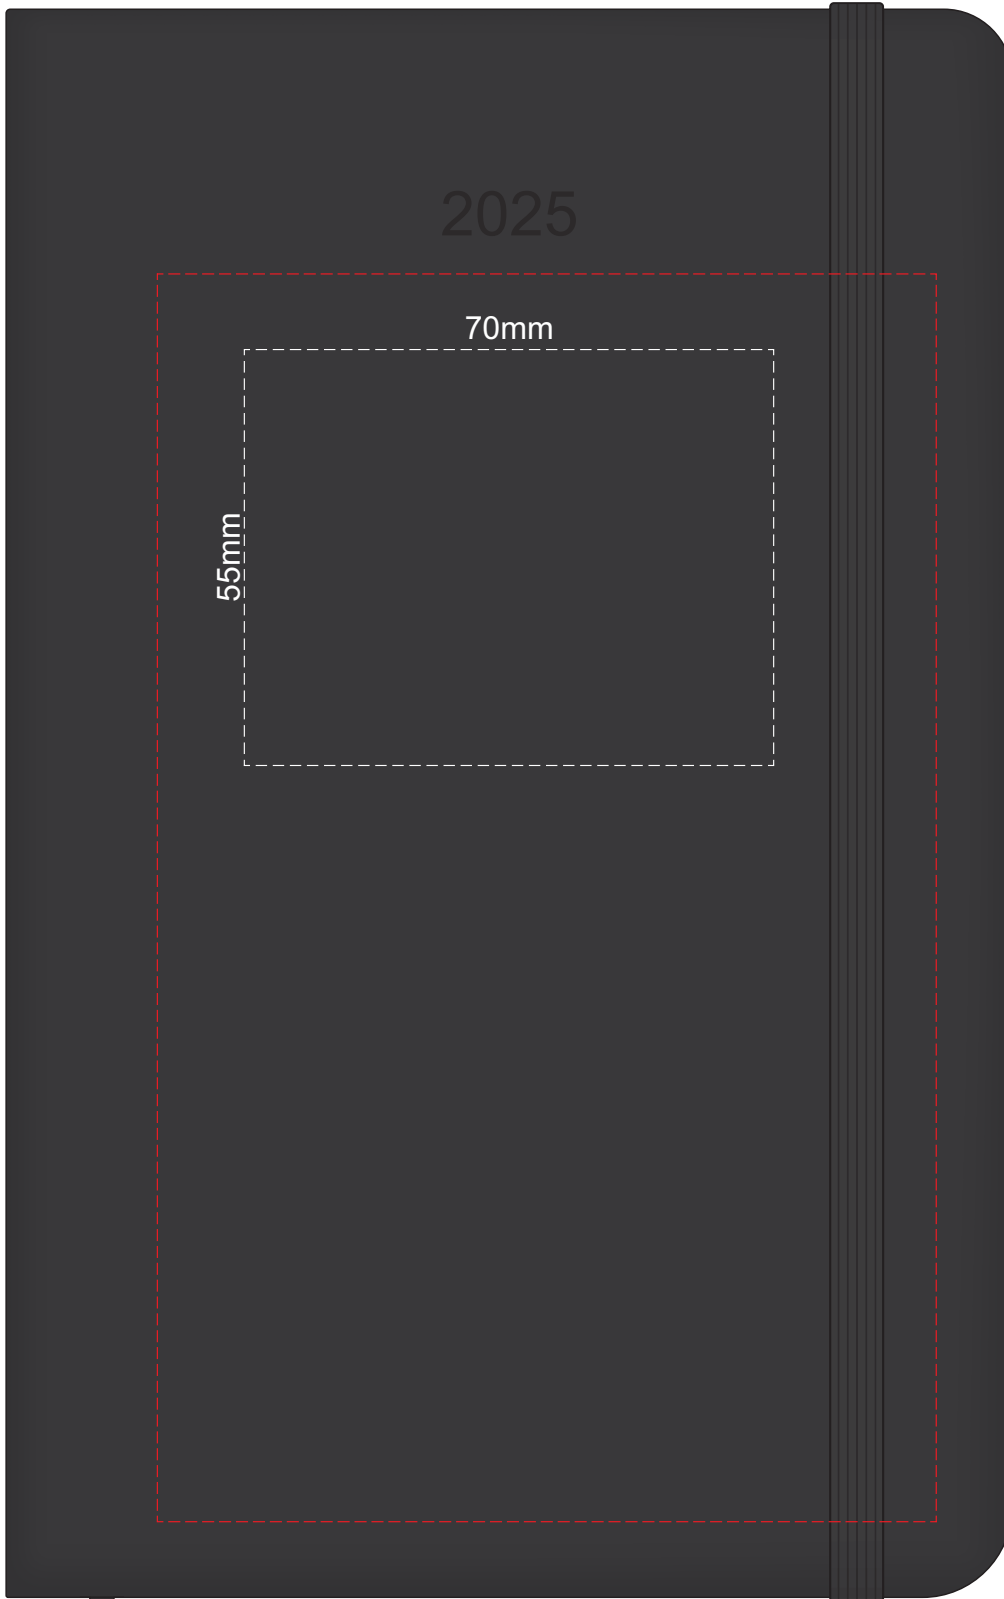

100% of Actual Size  
Screen Print (one colour)

100% of Actual Size  
Debossing Front Cover  
Debossing XL Front Cover

Print area 100 x 80mm is moveable within the XL deboss area and can rotate to suit.

100% of Actual Size  
Foil Printing Front Cover  
FRONT ONLY

Please note: Print area 70mm x 55mm is **moveable within the red dotted area**, the print area cannot be rotated. The printing will inherit the texture of the substrate which may affect the legibility of small text or appearance of fine detail.

-  Copper Foil Print Colour
-  Silver Foil Print Colour
-  Gold Foil Print Colour

100% of Actual Size  
Debossing Back Cover

MOLESKINE®

70% of Actual Size  
Pad Print Front End-Paper

Branding area can be moved anywhere within the red lines.

70% of Actual Size  
Pad Print Back End-Paper

Branding area can be moved anywhere within the red lines.

70% of Actual Size  
Digital Print - Belly Band Template

Green Line = Fold Lines when assembled on notebook  
 Blue Line = The SIGNIFICANT PRINT AREA  
 (Keep all critical images & text within this box)  
 Black Line = Maximum print area  
 Pink Line = Bleed off to here