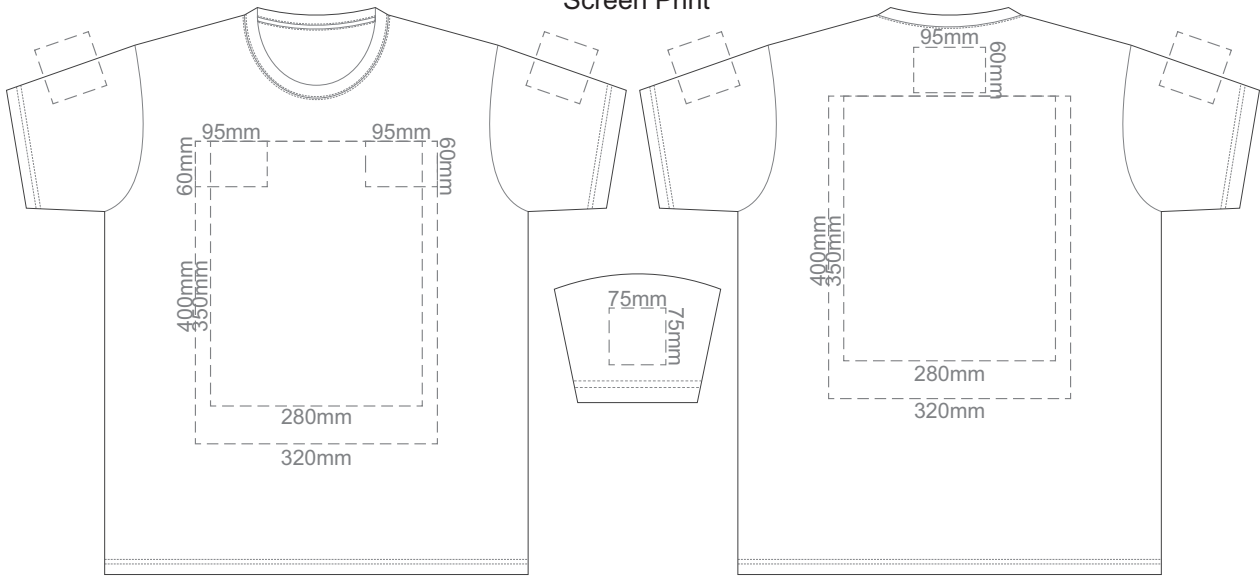

10% of Actual Size  
Embroidery

10% of Actual Size  
Screen Print

10% of Actual Size  
Colourflex Tranfer  
Faux Embroidery

10% of Actual Size  
Embroidery

10% of Actual Size  
Screen Print

FRONT ADULT LARGE

BACK ADULT LARGE

10% of Actual Size  
Colourflex Transfer  
Faux Embroidery

Print area 280x200mm can be rotated to best suit.

FRONT ADULT LARGE

Print area 280x200mm can be rotated to best suit.

BACK ADULT LARGE

Print area 280x200mm can be rotated to best suit.  
FRONT ADULT 3XL

Print area 280x200mm can be rotated to best suit.  
BACK ADULT 3XL

10% of Actual Size  
Embroidery

FRONT ADULT 3XL

10% of Actual Size  
Screen Print

FRONT ADULT 4XL

BACK ADULT 4XL

10% of Actual Size  
Colourflex Transfer  
Faux Embroidery

Print area 280x200mm can be rotated to best suit.  
FRONT ADULT 4XL

Print area 280x200mm can be rotated to best suit.  
BACK ADULT 4XL