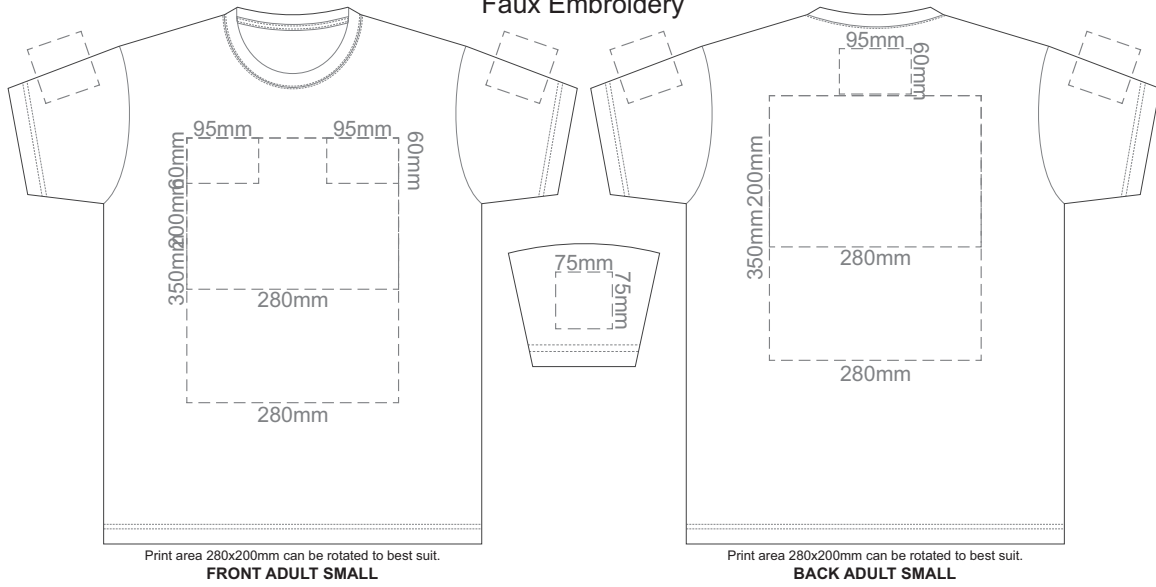

10% of Actual Size
Colourflex Tranfer
Faux Embroidery