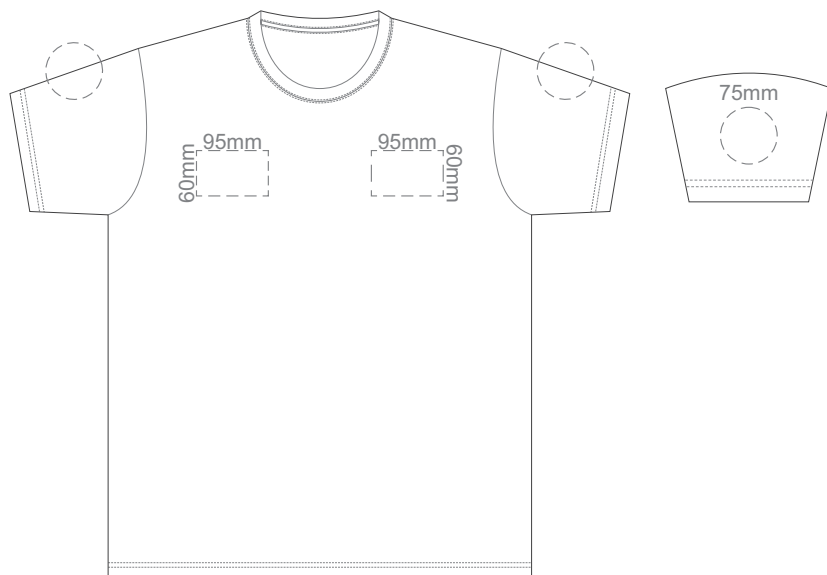

BACK ADULT LARGE

10% of Actual Size  
Colourflex Transfer  
Faux Embroidery

Print area 280x200mm can be rotated to best suit.

FRONT ADULT LARGE

Print area 280x200mm can be rotated to best suit.

BACK ADULT LARGE

10% of Actual Size  
Embroidery

FRONT ADULT LARGE

10% of Actual Size  
Screen Print

10% of Actual Size  
Colourflex Transfer  
Faux Embroidery

10% of Actual Size  
Embroidery

10% of Actual Size  
Screen Print

Print area 280x200mm can be rotated to best suit.  
FRONT ADULT 3XL

Print area 280x200mm can be rotated to best suit.  
BACK ADULT 3XL

10% of Actual Size  
Embroidery

FRONT ADULT 3XL

10% of Actual Size  
Screen Print

FRONT ADULT 4XL

BACK ADULT 4XL

10% of Actual Size  
Colourflex Transfer  
Faux Embroidery

Print area 280x200mm can be rotated to best suit.  
FRONT ADULT 4XL

Print area 280x200mm can be rotated to best suit.  
BACK ADULT 4XL