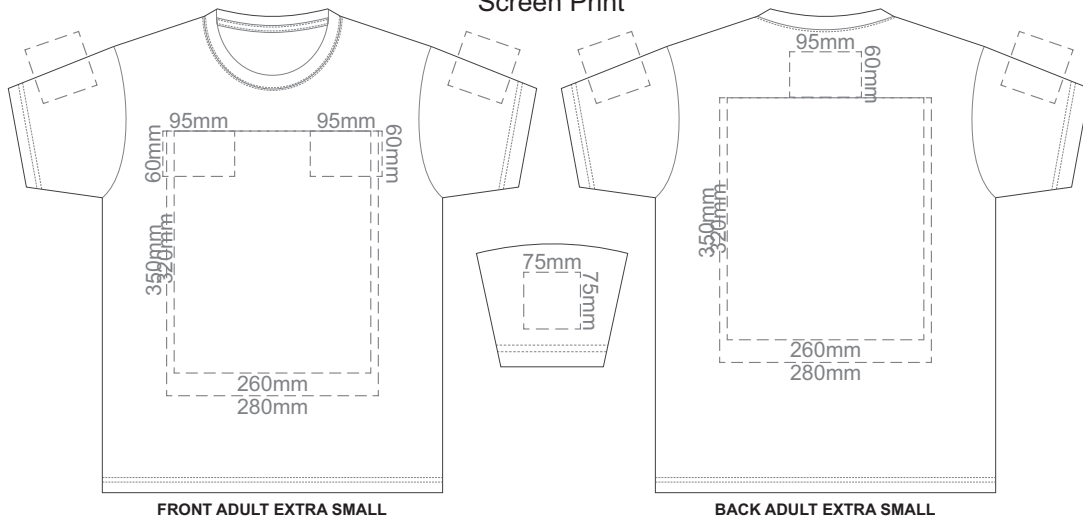

10% of Actual Size  
Screen Print

10% of Actual Size  
Colourflex Transfer  
Faux Embroidery

10% of Actual Size  
Embroidery

10% of Actual Size  
Screen Print

10% of Actual Size  
Colourflex Tranfer  
Faux Embroidery

BACK ADULT LARGE

10% of Actual Size  
Colourflex Transfer  
Faux Embroidery

Print area 280x200mm can be rotated to best suit.

FRONT ADULT LARGE

Print area 280x200mm can be rotated to best suit.

BACK ADULT LARGE

Print area 280x200mm can be rotated to best suit.  
FRONT ADULT 3XL

Print area 280x200mm can be rotated to best suit.  
BACK ADULT 3XL

10% of Actual Size  
Embroidery

FRONT ADULT 3XL

10% of Actual Size  
Screen Print

FRONT ADULT 4XL

BACK ADULT 4XL

10% of Actual Size  
Colourflex Transfer  
Faux Embroidery

Print area 280x200mm can be rotated to best suit.  
FRONT ADULT 4XL

Print area 280x200mm can be rotated to best suit.  
BACK ADULT 4XL