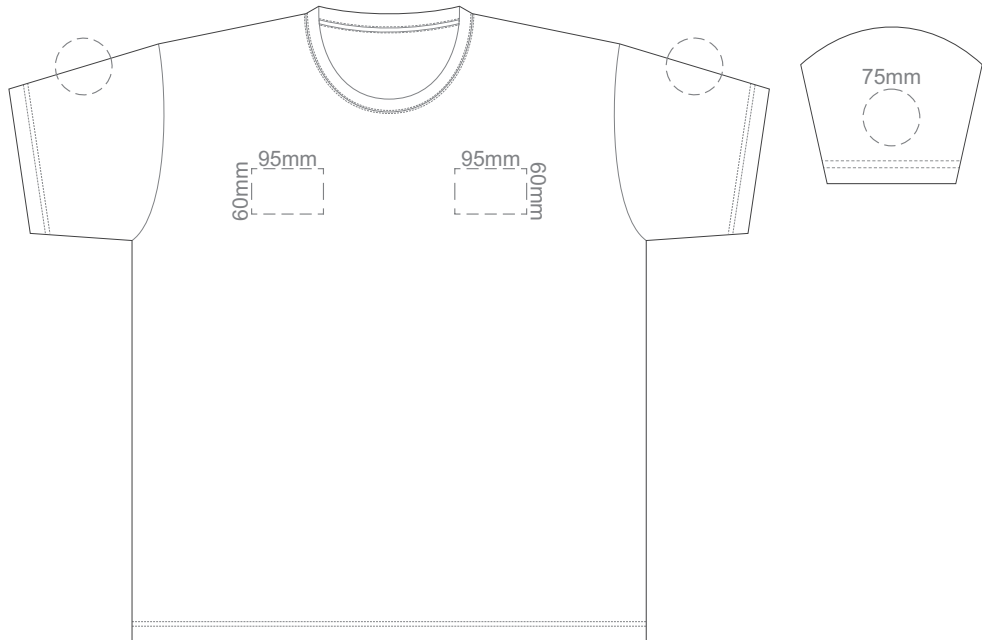

BACK ADULT LARGE

10% of Actual Size  
Colourflex Transfer  
Faux Embroidery

Print area 280x200mm can be rotated to best suit.

FRONT ADULT LARGE

Print area 280x200mm can be rotated to best suit.

BACK ADULT LARGE

Print area 280x200mm can be rotated to best suit.  
FRONT ADULT 3XL

Print area 280x200mm can be rotated to best suit.  
BACK ADULT 3XL

10% of Actual Size  
Embroidery

FRONT ADULT 3XL

10% of Actual Size  
Screen Print

FRONT ADULT 4XL

BACK ADULT 4XL

10% of Actual Size  
Colourflex Transfer  
Faux Embroidery

Print area 280x200mm can be rotated to best suit.  
FRONT ADULT 4XL

Print area 280x200mm can be rotated to best suit.  
BACK ADULT 4XL

10% of Actual Size  
Embroidery

FRONT ADULT 4XL