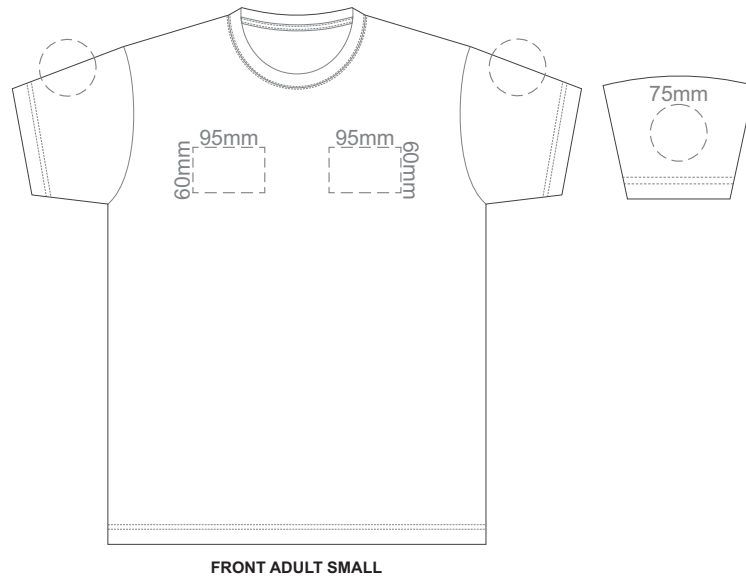

10% of Actual Size
Embroidery