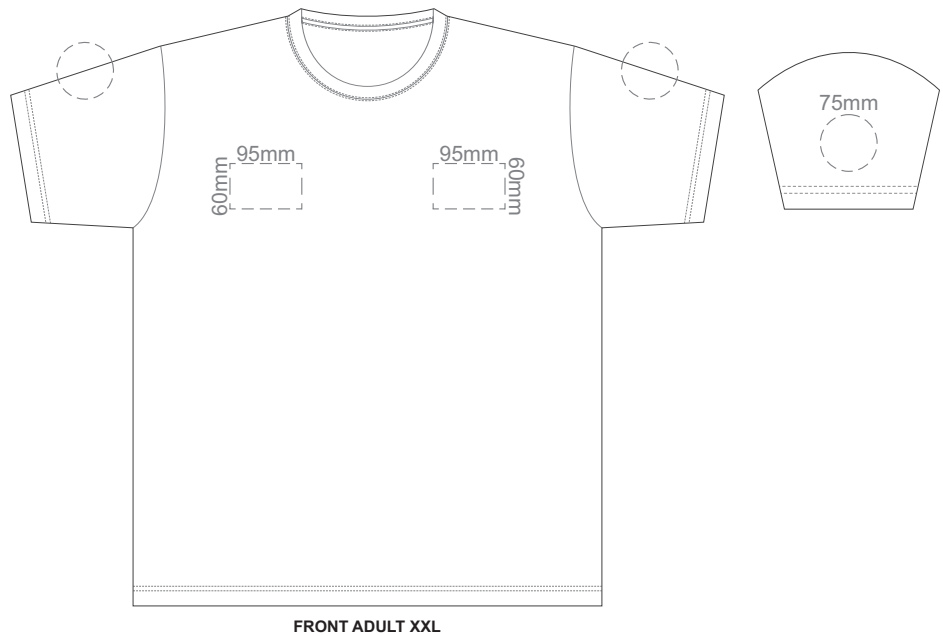

BACK ADULT LARGE

10% of Actual Size  
Colourflex Transfer  
Faux Embroidery

Print area 280x200mm can be rotated to best suit.

FRONT ADULT LARGE

Print area 280x200mm can be rotated to best suit.

BACK ADULT LARGE

10% of Actual Size  
Embroidery

FRONT ADULT LARGE

10% of Actual Size  
Screen Print

10% of Actual Size  
Colourflex Transfer  
Faux Embroidery

10% of Actual Size  
Embroidery

10% of Actual Size  
Screen Print

10% of Actual Size  
Colourflex Transfer  
Faux Embroidery

10% of Actual Size  
Embroidery

10% of Actual Size  
Screen Print

FRONT ADULT 3XL

BACK ADULT 3XL

10% of Actual Size  
Colourflex Tranfer  
Faux Embroidery

FRONT ADULT 4XL

BACK ADULT 4XL

10% of Actual Size  
Colourflex Transfer  
Faux Embroidery

Print area 280x200mm can be rotated to best suit.  
FRONT ADULT 4XL

Print area 280x200mm can be rotated to best suit.  
BACK ADULT 4XL