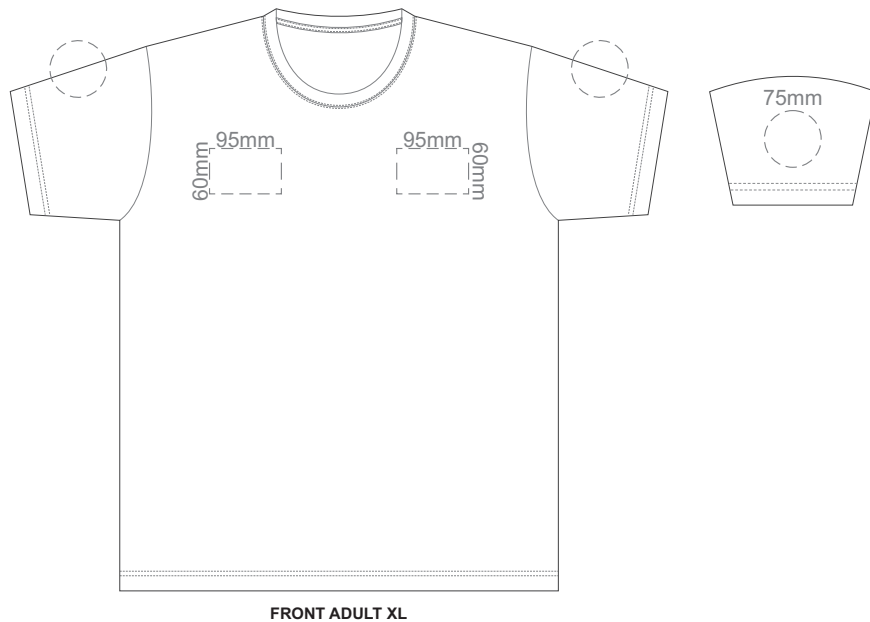

BACK ADULT LARGE

10% of Actual Size  
Colourflex Transfer  
Faux Embroidery

Print area 280x200mm can be rotated to best suit.

FRONT ADULT LARGE

Print area 280x200mm can be rotated to best suit.

BACK ADULT LARGE

10% of Actual Size  
Embroidery

FRONT ADULT LARGE

10% of Actual Size  
Screen Print

10% of Actual Size  
Colourflex Transfer  
Faux Embroidery

10% of Actual Size  
Embroidery

10% of Actual Size  
Screen Print

Print area 280x200mm can be rotated to best suit.  
FRONT ADULT 3XL

Print area 280x200mm can be rotated to best suit.  
BACK ADULT 3XL

10% of Actual Size  
Embroidery

FRONT ADULT 3XL

10% of Actual Size  
Screen Print

FRONT ADULT 4XL

BACK ADULT 4XL

10% of Actual Size  
Colourflex Transfer  
Faux Embroidery

Print area 280x200mm can be rotated to best suit.  
FRONT ADULT 4XL

Print area 280x200mm can be rotated to best suit.  
BACK ADULT 4XL