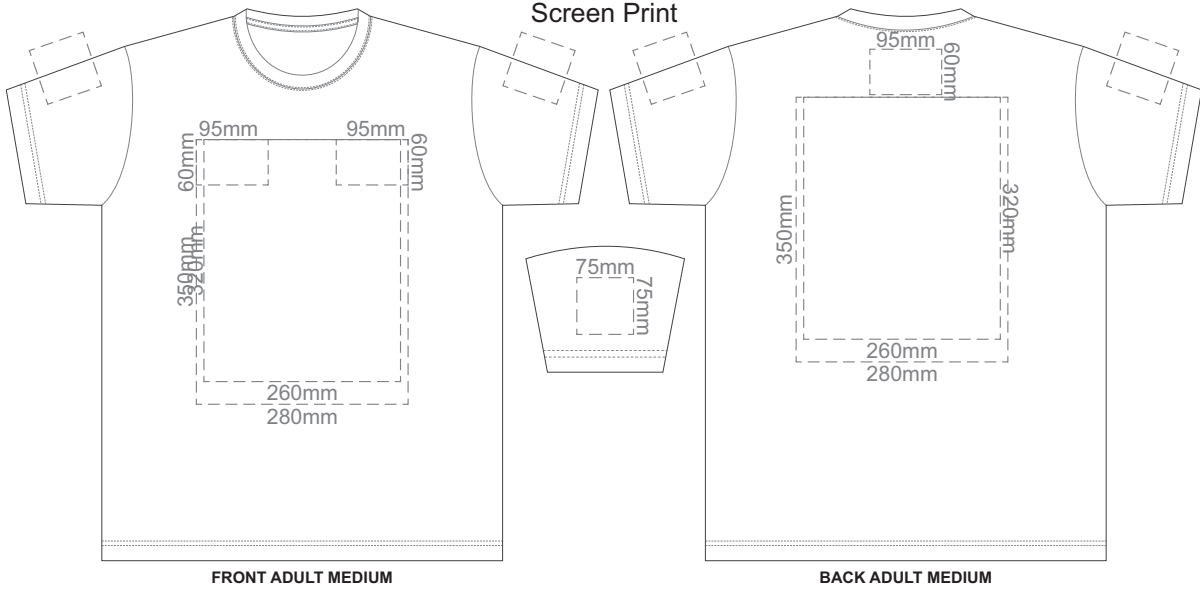

10% of Actual Size
Screen Print