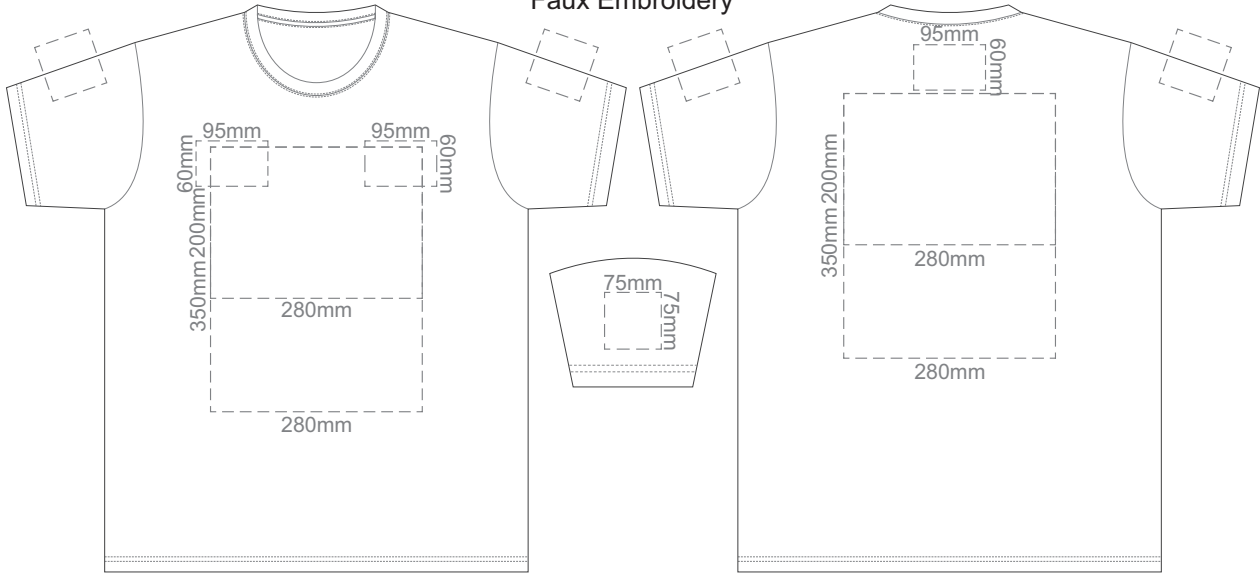

10% of Actual Size  
Embroidery

10% of Actual Size  
Screen Print

10% of Actual Size  
Colourflex Tranfer  
Faux Embroidery

10% of Actual Size  
Embroidery

10% of Actual Size  
Screen Print

FRONT ADULT LARGE

BACK ADULT LARGE

10% of Actual Size  
Colourflex Transfer  
Faux Embroidery

Print area 280x200mm can be rotated to best suit.

FRONT ADULT LARGE

Print area 280x200mm can be rotated to best suit.

BACK ADULT LARGE

Print area 280x200mm can be rotated to best suit.  
FRONT ADULT 3XL

Print area 280x200mm can be rotated to best suit.  
BACK ADULT 3XL

10% of Actual Size  
Embroidery

FRONT ADULT 3XL

10% of Actual Size  
Screen Print

FRONT ADULT 4XL

BACK ADULT 4XL

10% of Actual Size  
Colourflex Transfer  
Faux Embroidery

Print area 280x200mm can be rotated to best suit.  
FRONT ADULT 4XL

Print area 280x200mm can be rotated to best suit.  
BACK ADULT 4XL