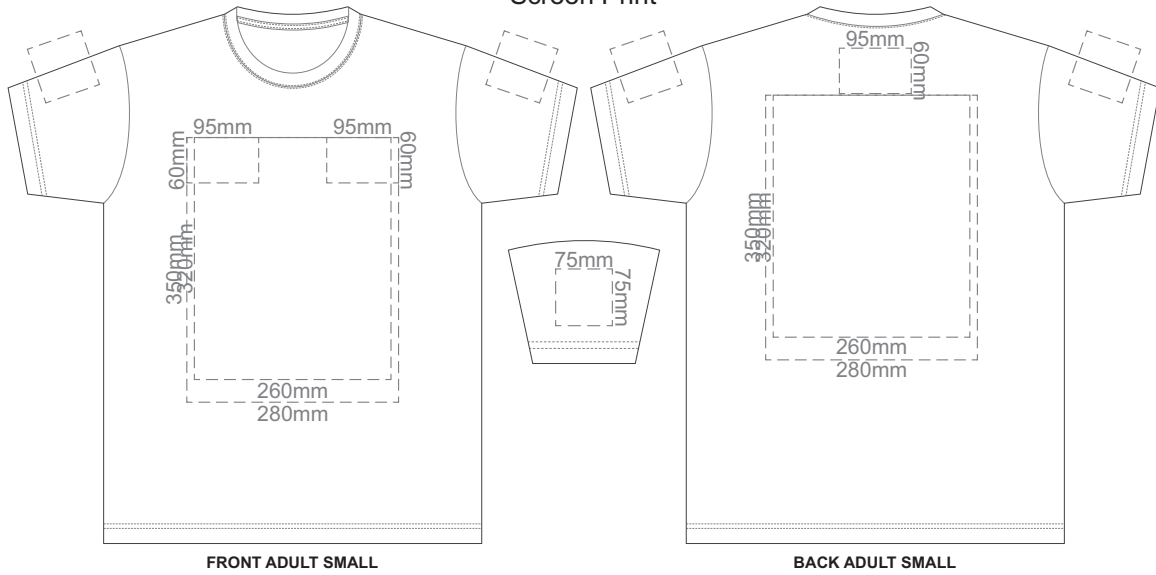

10% of Actual Size
Screen Print