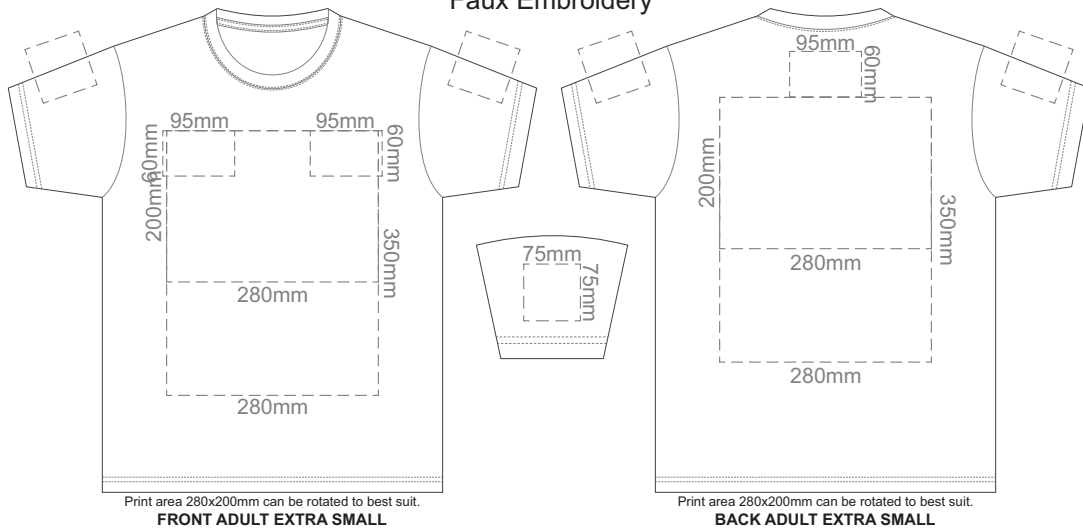

10% of Actual Size
Colourflex Transfer
Faux Embroidery