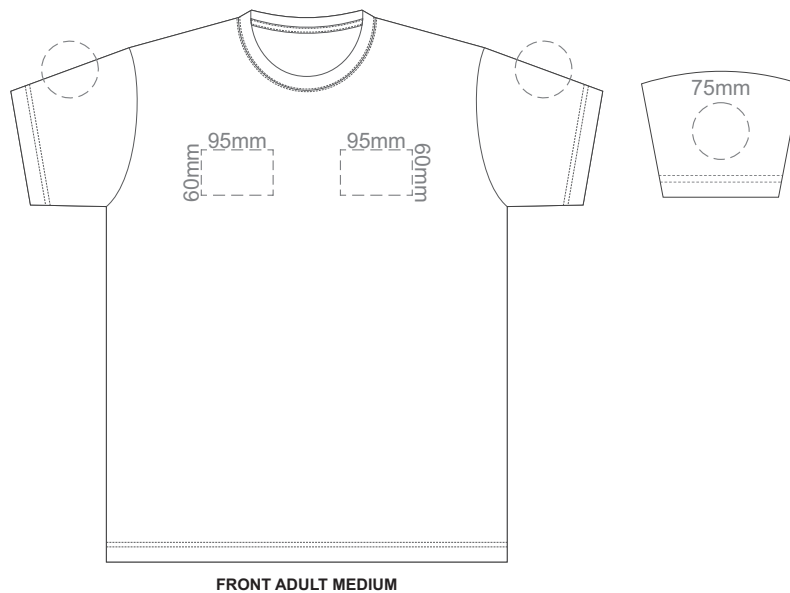

10% of Actual Size
Embroidery