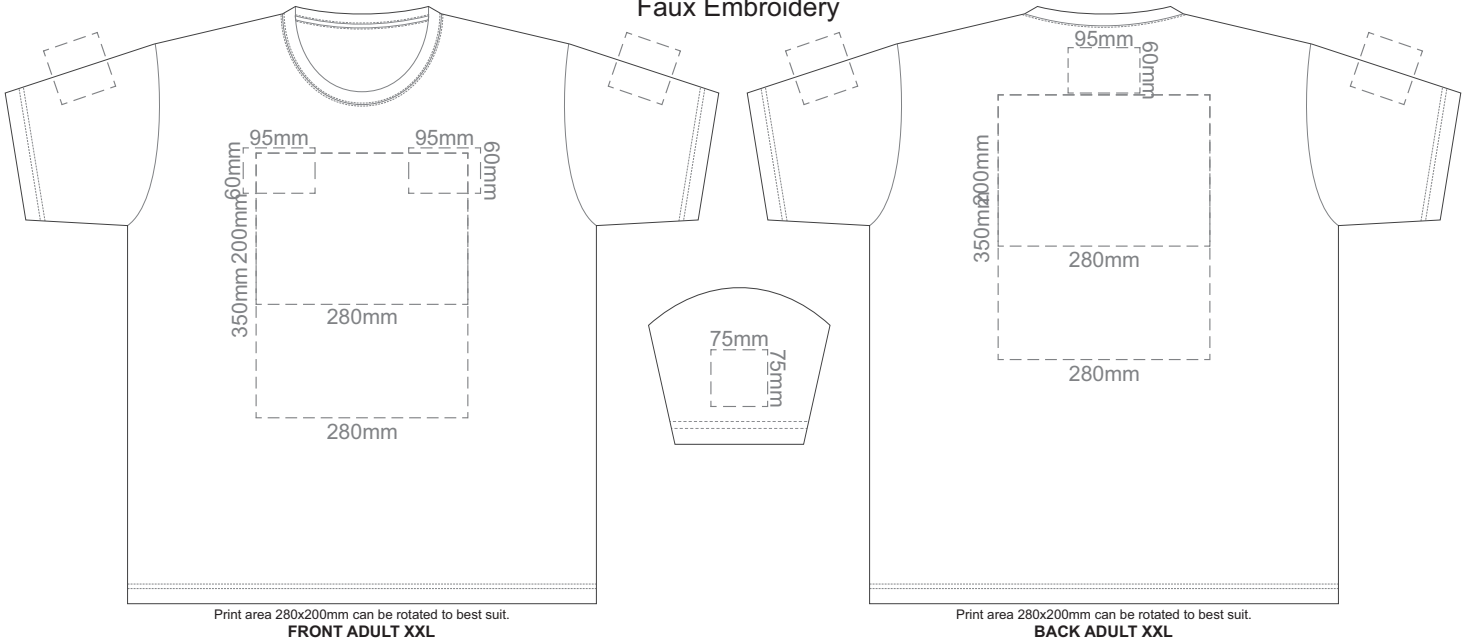

10% of Actual Size
Colourflex Transfer
Faux Embroidery