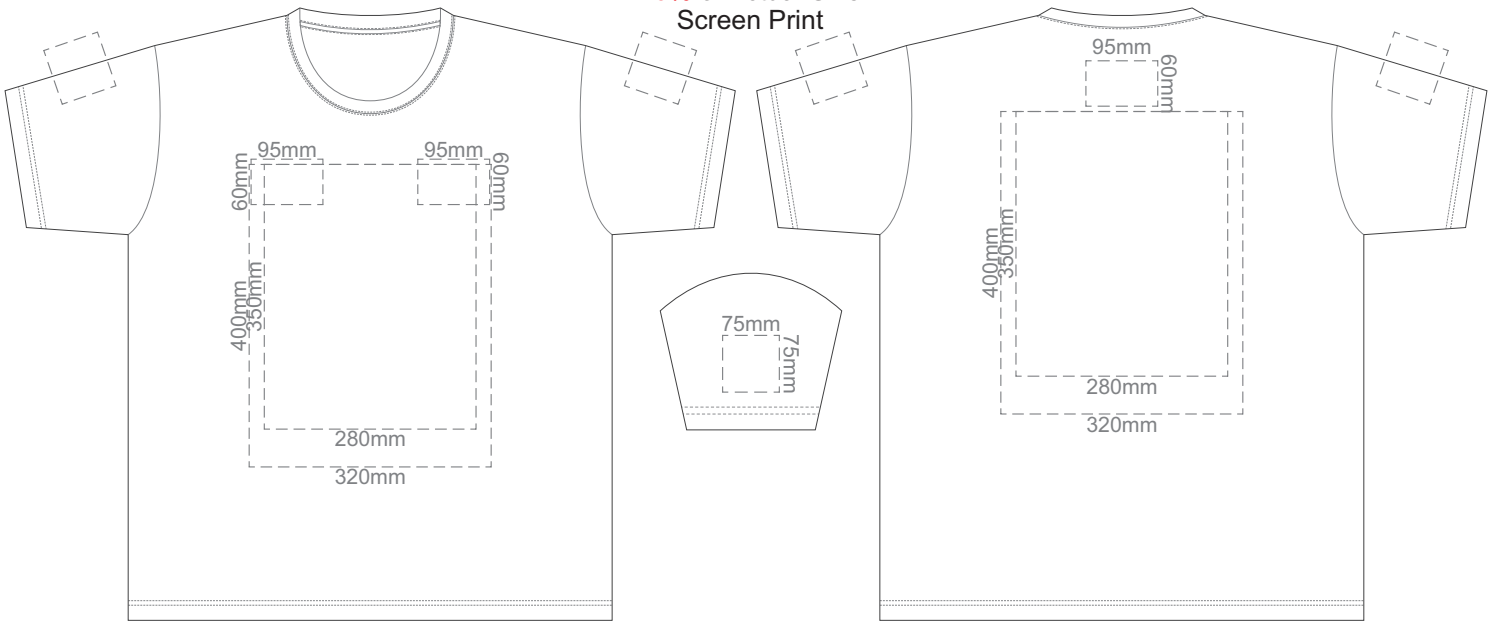

BACK ADULT 3XL

10% of Actual Size
Screen Print

FRONT ADULT 3XL