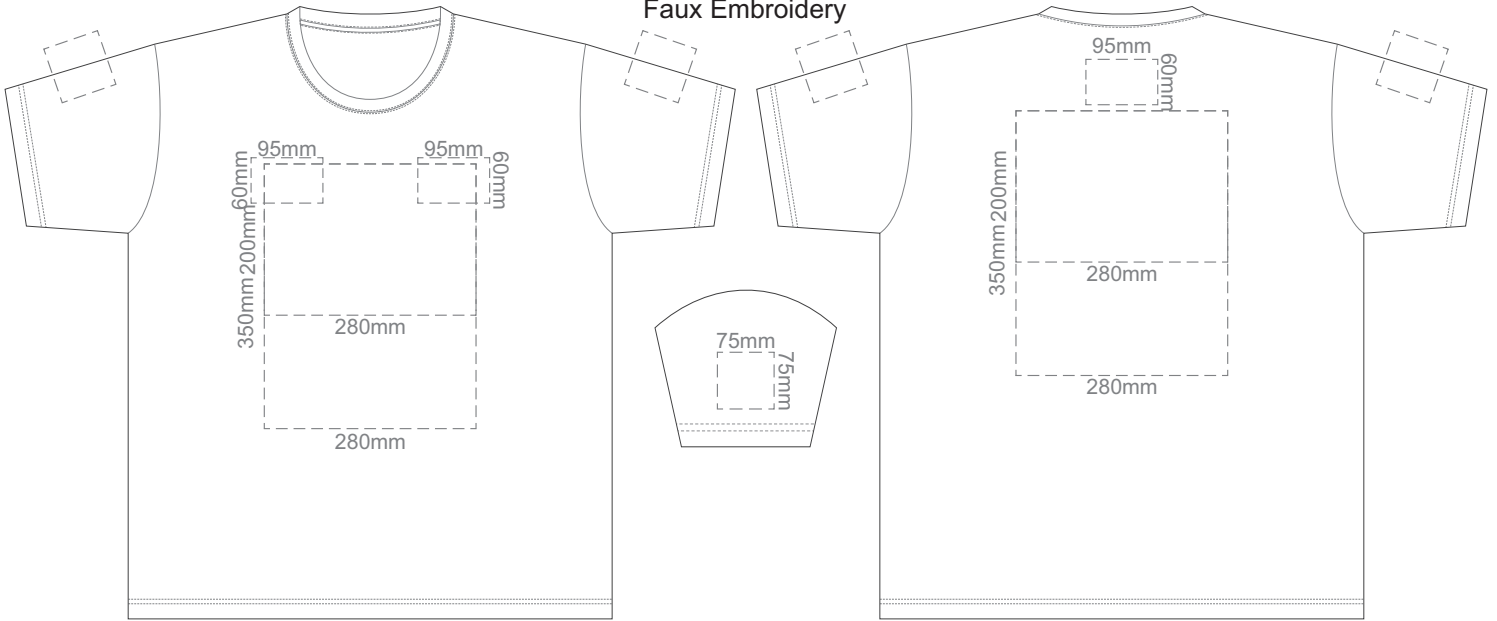

BACK ADULT LARGE

10% of Actual Size  
Colourflex Transfer  
Faux Embroidery

Print area 280x200mm can be rotated to best suit.

FRONT ADULT LARGE

Print area 280x200mm can be rotated to best suit.

BACK ADULT LARGE

10% of Actual Size  
Colourflex Transfer  
Faux Embroidery

10% of Actual Size  
Embroidery

10% of Actual Size  
Screen Print

FRONT ADULT 3XL

BACK ADULT 3XL

10% of Actual Size  
Colourflex Tranfer  
Faux Embroidery

Print area 280x200mm can be rotated to best suit.  
FRONT ADULT 3XL

Print area 280x200mm can be rotated to best suit.  
BACK ADULT 3XL

10% of Actual Size  
Embroidery

FRONT ADULT 3XL

10% of Actual Size  
Screen Print

FRONT ADULT 4XL

BACK ADULT 4XL

10% of Actual Size  
Colourflex Transfer  
Faux Embroidery

Print area 280x200mm can be rotated to best suit.  
FRONT ADULT 4XL

Print area 280x200mm can be rotated to best suit.  
BACK ADULT 4XL