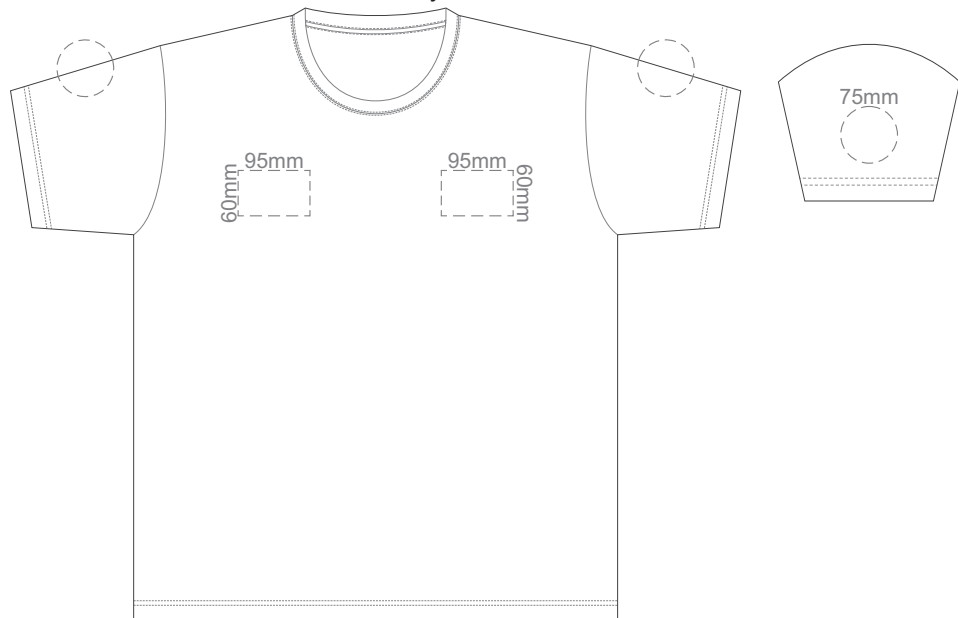

BACK ADULT LARGE

10% of Actual Size  
Colourflex Transfer  
Faux Embroidery

Print area 280x200mm can be rotated to best suit.

FRONT ADULT LARGE

Print area 280x200mm can be rotated to best suit.

BACK ADULT LARGE

10% of Actual Size  
Colourflex Transfer  
Faux Embroidery

10% of Actual Size  
Embroidery

10% of Actual Size  
Screen Print

FRONT ADULT 3XL

BACK ADULT 3XL

10% of Actual Size  
Colourflex Tranfer  
Faux Embroidery

Print area 280x200mm can be rotated to best suit.  
FRONT ADULT 3XL

Print area 280x200mm can be rotated to best suit.  
BACK ADULT 3XL

10% of Actual Size  
Embroidery

FRONT ADULT 3XL

10% of Actual Size  
Screen Print

FRONT ADULT 4XL

BACK ADULT 4XL

10% of Actual Size  
Colourflex Transfer  
Faux Embroidery

Print area 280x200mm can be rotated to best suit.  
FRONT ADULT 4XL

Print area 280x200mm can be rotated to best suit.  
BACK ADULT 4XL