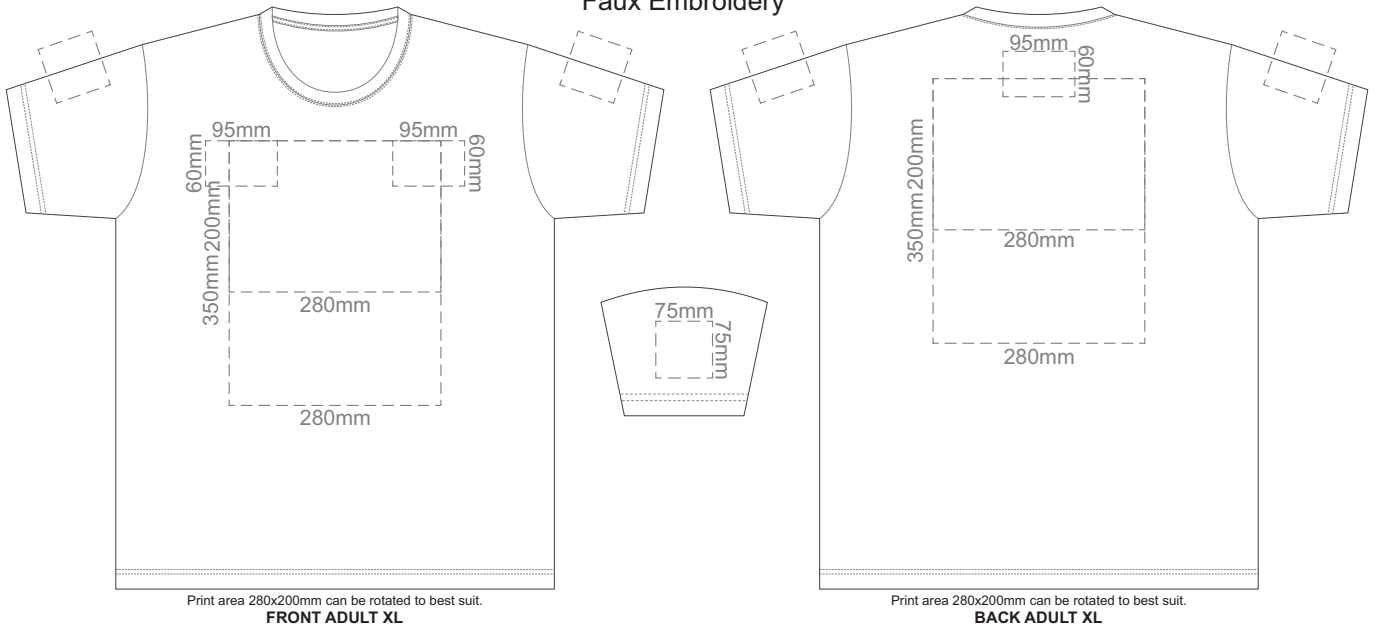

BACK ADULT LARGE

10% of Actual Size  
Colourflex Transfer  
Faux Embroidery

Print area 280x200mm can be rotated to best suit.

FRONT ADULT LARGE

Print area 280x200mm can be rotated to best suit.

BACK ADULT LARGE

10% of Actual Size  
Embroidery

FRONT ADULT LARGE

10% of Actual Size  
Screen Print

10% of Actual Size  
Colourflex Transfer  
Faux Embroidery

10% of Actual Size  
Embroidery

10% of Actual Size  
Screen Print

Print area 280x200mm can be rotated to best suit.  
FRONT ADULT 3XL

Print area 280x200mm can be rotated to best suit.  
BACK ADULT 3XL

10% of Actual Size  
Embroidery

FRONT ADULT 3XL

10% of Actual Size  
Screen Print

FRONT ADULT 4XL

BACK ADULT 4XL

10% of Actual Size  
Colourflex Transfer  
Faux Embroidery

Print area 280x200mm can be rotated to best suit.  
FRONT ADULT 4XL

Print area 280x200mm can be rotated to best suit.  
BACK ADULT 4XL