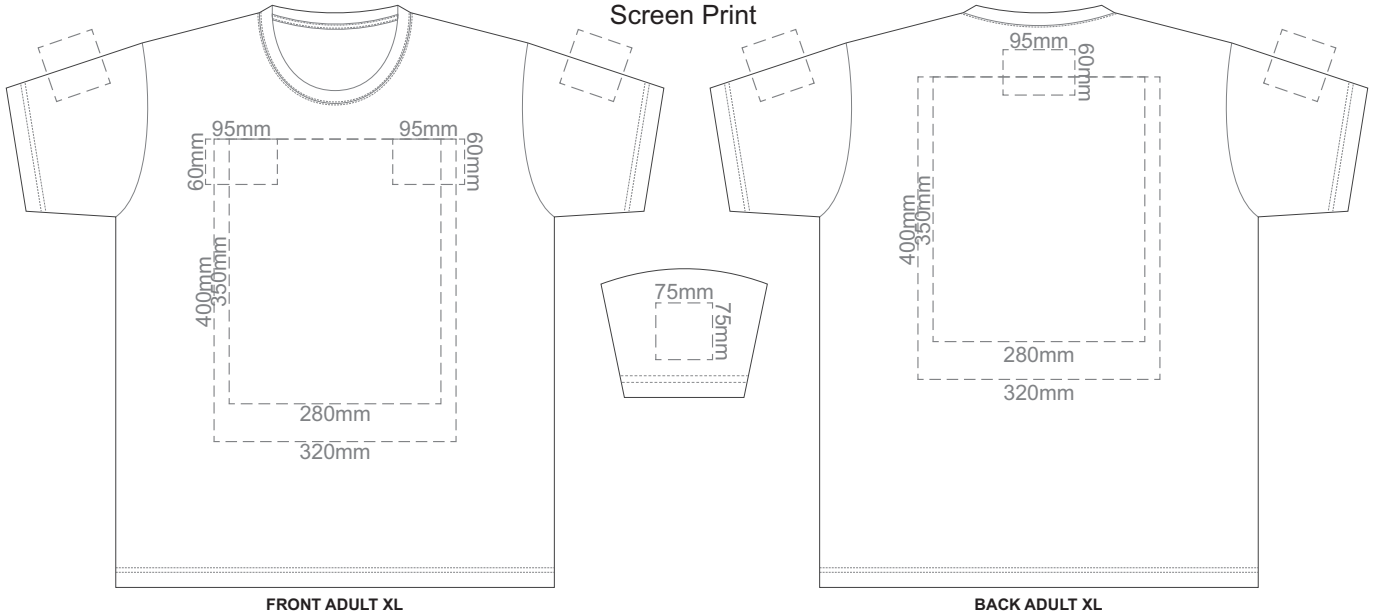

10% of Actual Size
Screen Print