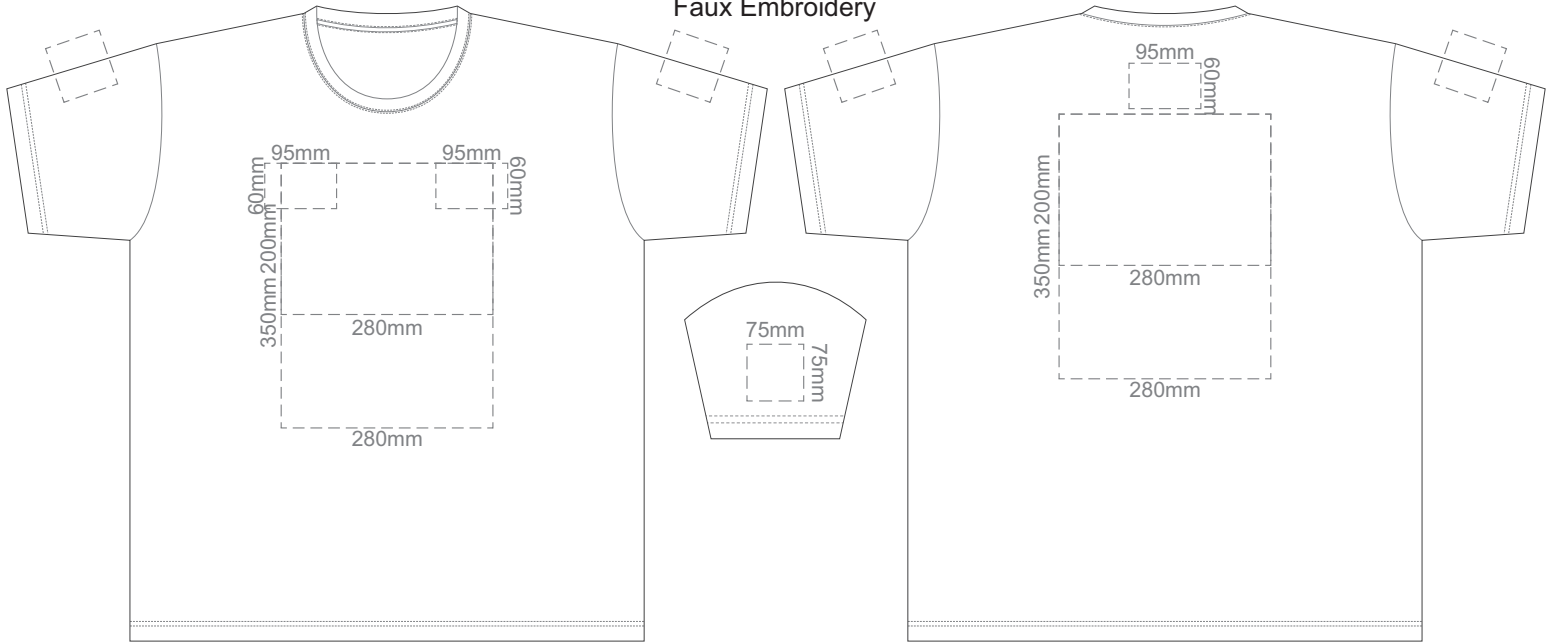

BACK ADULT LARGE

10% of Actual Size  
Colourflex Transfer  
Faux Embroidery

Print area 280x200mm can be rotated to best suit.

FRONT ADULT LARGE

Print area 280x200mm can be rotated to best suit.

BACK ADULT LARGE

10% of Actual Size  
Colourflex Transfer  
Faux Embroidery

10% of Actual Size  
Embroidery

10% of Actual Size  
Screen Print

FRONT ADULT 3XL

BACK ADULT 3XL

10% of Actual Size  
Colourflex Tranfer  
Faux Embroidery

Print area 280x200mm can be rotated to best suit.  
FRONT ADULT 3XL

Print area 280x200mm can be rotated to best suit.  
BACK ADULT 3XL

10% of Actual Size  
Embroidery

FRONT ADULT 3XL

10% of Actual Size  
Screen Print

FRONT ADULT 4XL

BACK ADULT 4XL

10% of Actual Size  
Colourflex Transfer  
Faux Embroidery

Print area 280x200mm can be rotated to best suit.  
FRONT ADULT 4XL

Print area 280x200mm can be rotated to best suit.  
BACK ADULT 4XL