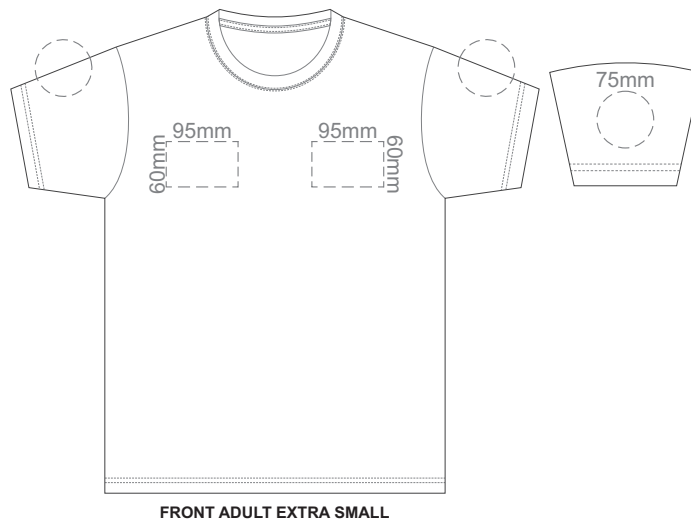

10% of Actual Size
Embroidery