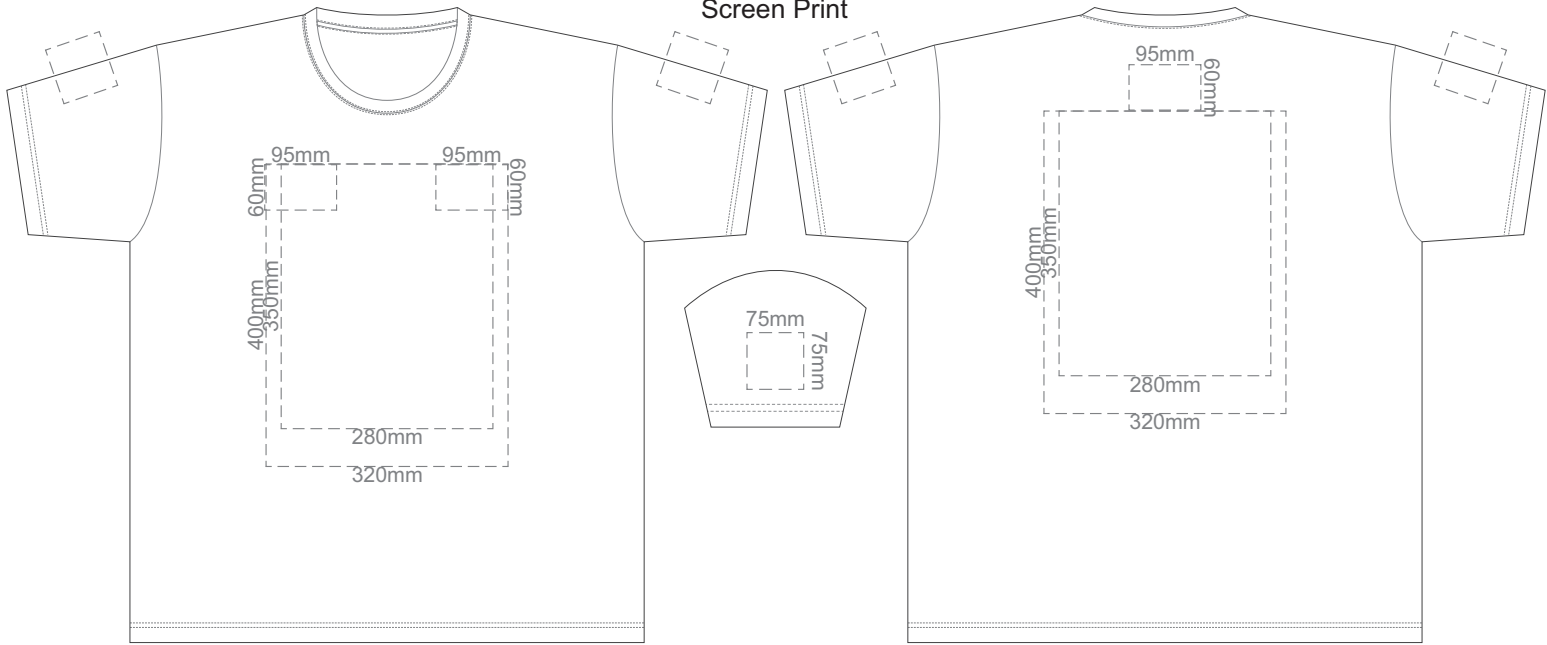

BACK ADULT LARGE

10% of Actual Size  
Colourflex Transfer  
Faux Embroidery

Print area 280x200mm can be rotated to best suit.

FRONT ADULT LARGE

Print area 280x200mm can be rotated to best suit.

BACK ADULT LARGE

10% of Actual Size  
Colourflex Transfer  
Faux Embroidery

10% of Actual Size  
Embroidery

10% of Actual Size  
Screen Print

FRONT ADULT 3XL

BACK ADULT 3XL

10% of Actual Size  
Colourflex Tranfer  
Faux Embroidery

Print area 280x200mm can be rotated to best suit.  
FRONT ADULT 3XL

Print area 280x200mm can be rotated to best suit.  
BACK ADULT 3XL

10% of Actual Size  
Embroidery

FRONT ADULT 3XL

10% of Actual Size  
Screen Print

FRONT ADULT 4XL

BACK ADULT 4XL

10% of Actual Size  
Colourflex Transfer  
Faux Embroidery

Print area 280x200mm can be rotated to best suit.  
FRONT ADULT 4XL

Print area 280x200mm can be rotated to best suit.  
BACK ADULT 4XL