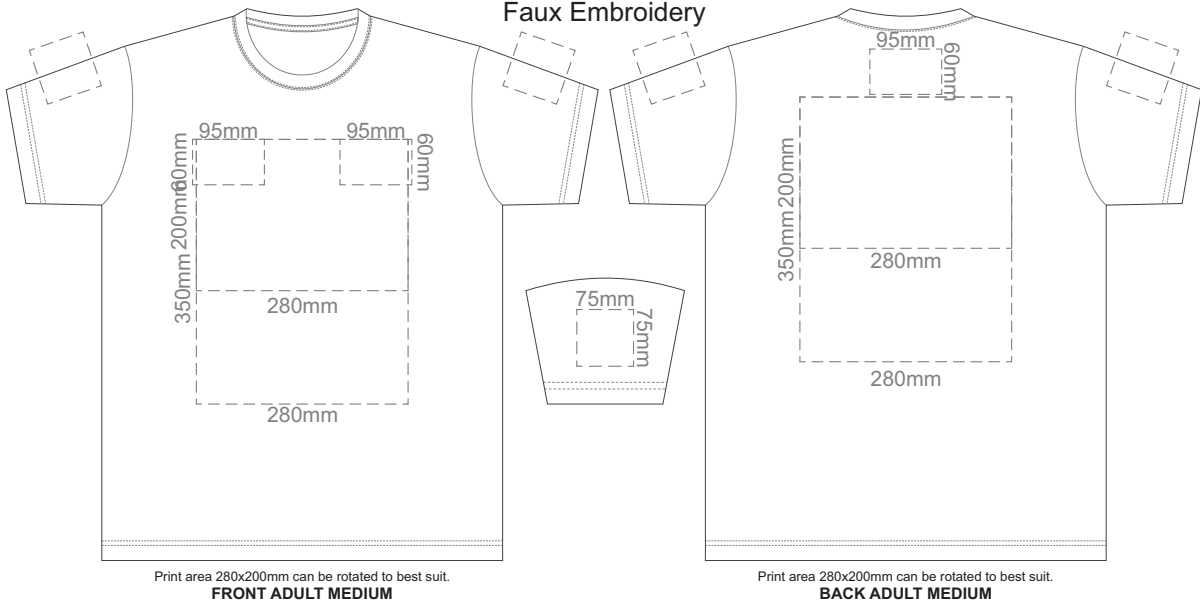

10% of Actual Size
Colourflex Tranfer
Faux Embroidery