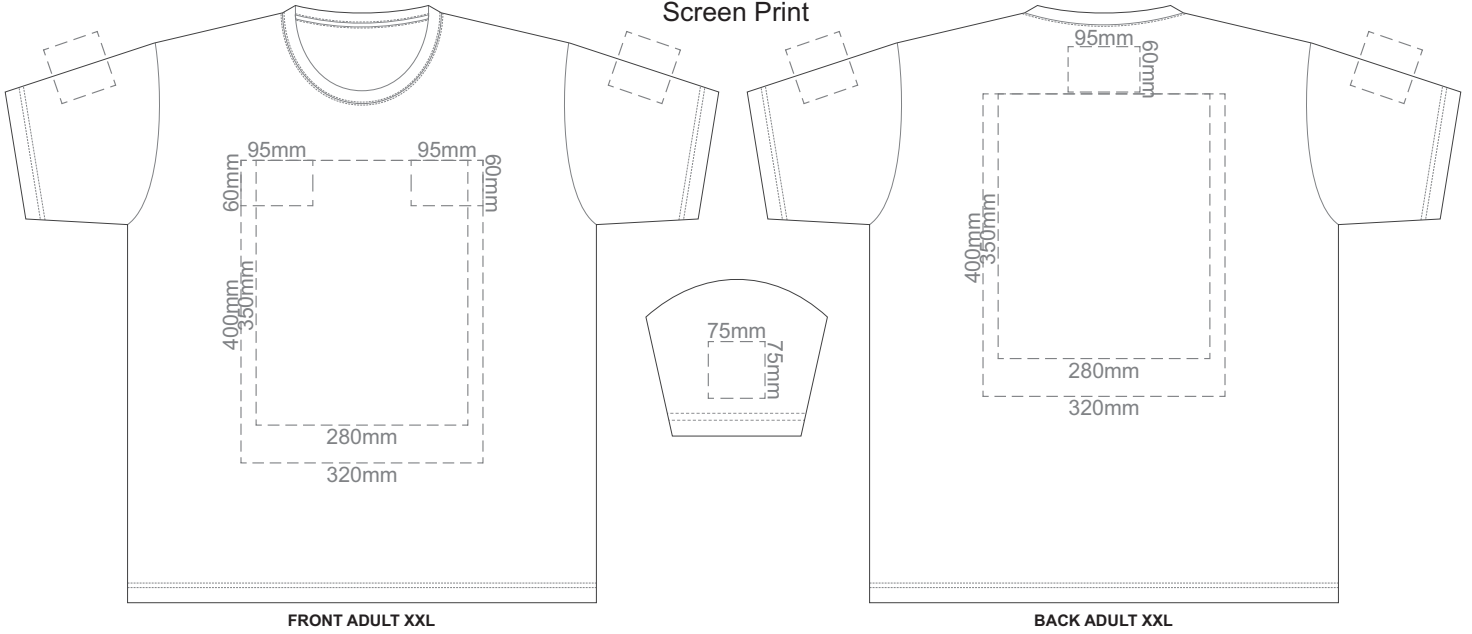

BACK ADULT LARGE

10% of Actual Size  
Colourflex Transfer  
Faux Embroidery

Print area 280x200mm can be rotated to best suit.

FRONT ADULT LARGE

Print area 280x200mm can be rotated to best suit.

BACK ADULT LARGE

10% of Actual Size  
Embroidery

FRONT ADULT LARGE

10% of Actual Size  
Screen Print

10% of Actual Size  
Colourflex Transfer  
Faux Embroidery

10% of Actual Size  
Embroidery

10% of Actual Size  
Screen Print

Print area 280x200mm can be rotated to best suit.  
FRONT ADULT 3XL

Print area 280x200mm can be rotated to best suit.  
BACK ADULT 3XL

10% of Actual Size  
Embroidery

FRONT ADULT 3XL

10% of Actual Size  
Screen Print

FRONT ADULT 4XL

BACK ADULT 4XL

10% of Actual Size  
Colourflex Transfer  
Faux Embroidery

Print area 280x200mm can be rotated to best suit.  
FRONT ADULT 4XL

Print area 280x200mm can be rotated to best suit.  
BACK ADULT 4XL