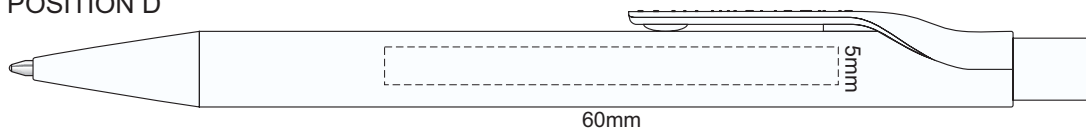

100% of Actual Size
Screen Print

POSITION A

100% of Actual Size
Pad Print

POSITION D

POSITION E

100% of Actual Size
Direct Digital

POSITION D

POSITION E

100% of Actual Size
Pad Print (one side only)

100% of Actual Size
Digital Packaging Print
(one side only)

Digital Print is only available for natural option
Artwork will be printed directly onto the product via CMYK printing (no white),
colours will not be vibrant due to white ink not being available for this process.