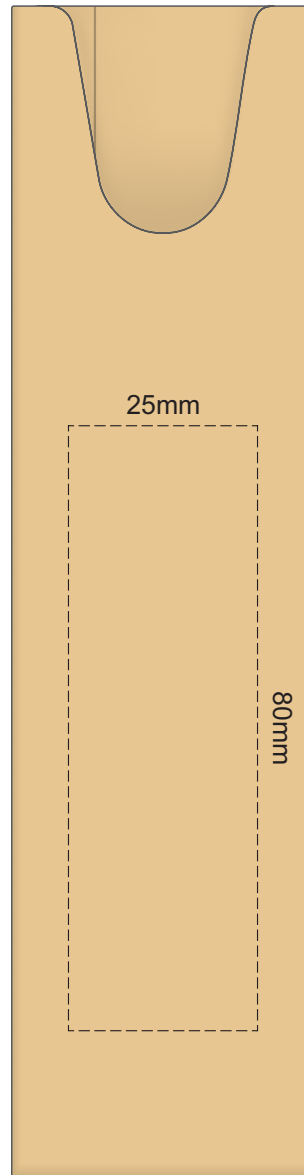

100% of Actual Size
Screen Print

POSITION A

100% of Actual Size
Pad Print

POSITION D

POSITION E

100% of Actual Size
Direct Digital

POSITION D

POSITION E

100% of Actual Size
Pad Print (one side only)

100% of Actual Size
Digital Packaging Print
(one side only)

Digital Print is only available for natural option
Artwork will be printed directly onto the product via CMYK printing (no white),
colours will not be vibrant due to white ink not being available for this process.