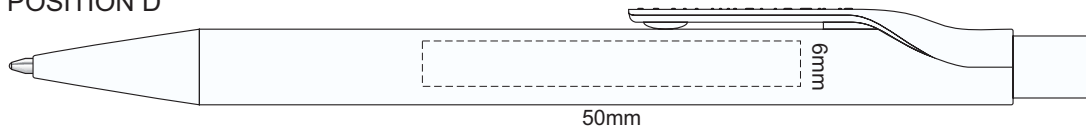

100% of Actual Size
Screen Print

POSITION A

100% of Actual Size
Pad Print

POSITION D

POSITION E

100% of Actual Size
Direct Digital

POSITION D

POSITION E

100% of Actual Size
Pad Print (one side only)

100% of Actual Size
Digital Packaging Print
(one side only)

Digital Print is only available for natural option
Artwork will be printed directly onto the product via CMYK printing (no white),
colours will not be vibrant due to white ink not being available for this process.