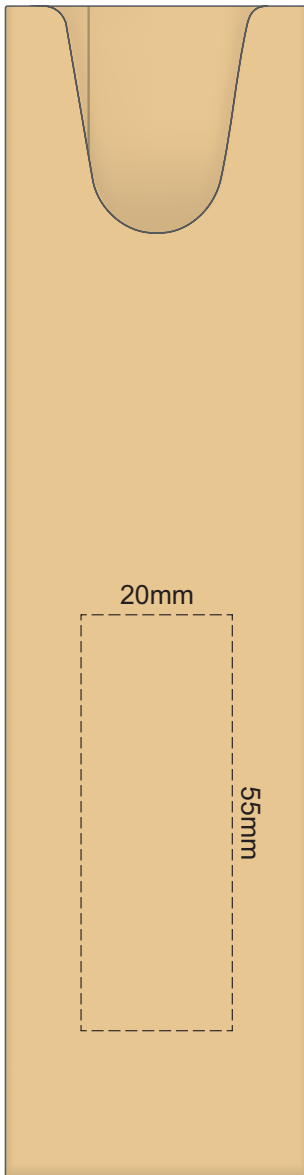

100% of Actual Size
Screen Print

POSITION A

100% of Actual Size
Pad Print

POSITION D

POSITION E

100% of Actual Size
Direct Digital

POSITION D

POSITION E

100% of Actual Size
Pad Print (one side only)

100% of Actual Size
Digital Packaging Print
(one side only)

Digital Print is only available for natural option
Artwork will be printed directly onto the product via CMYK printing (no white),
colours will not be vibrant due to white ink not being available for this process.