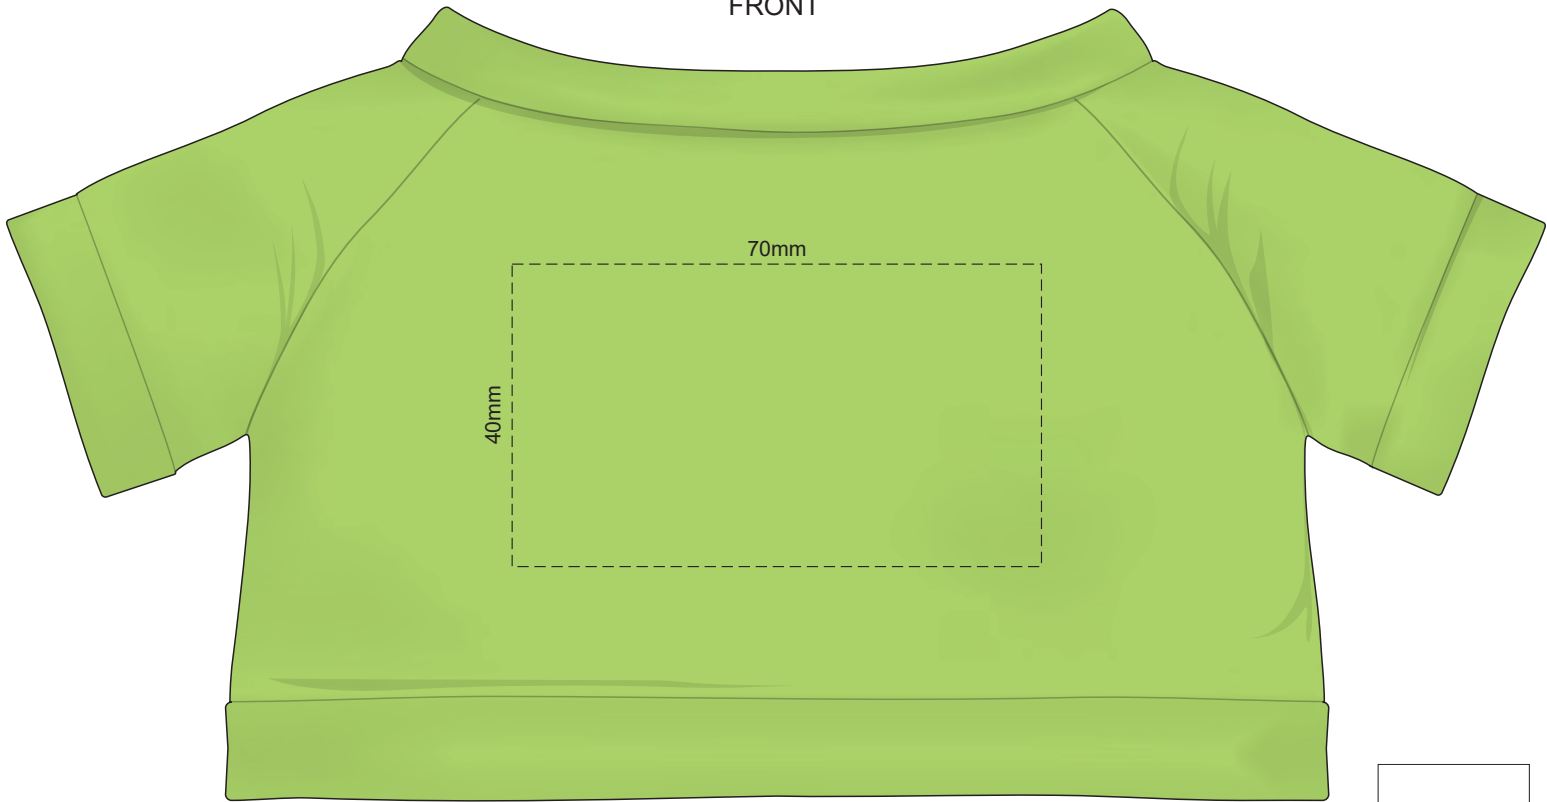

100% of Actual Size
Screen Print (3 col max)
Colourflex Transfer
Faux Embroidery

FRONT

BACK