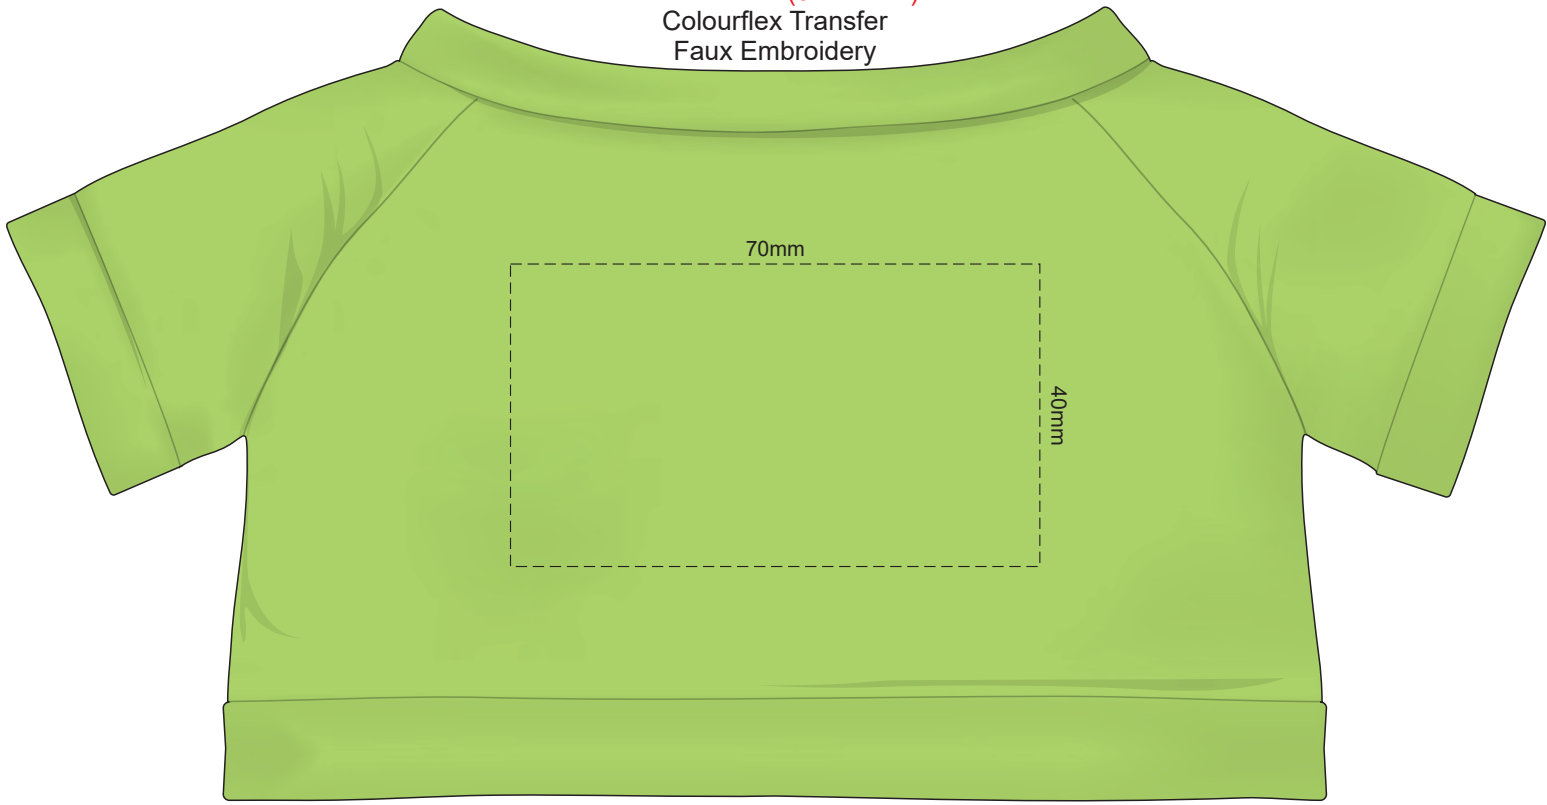

100% of Actual Size
Screen Print (3 col max)
Colourflex Transfer
Faux Embroidery

FRONT

BACK