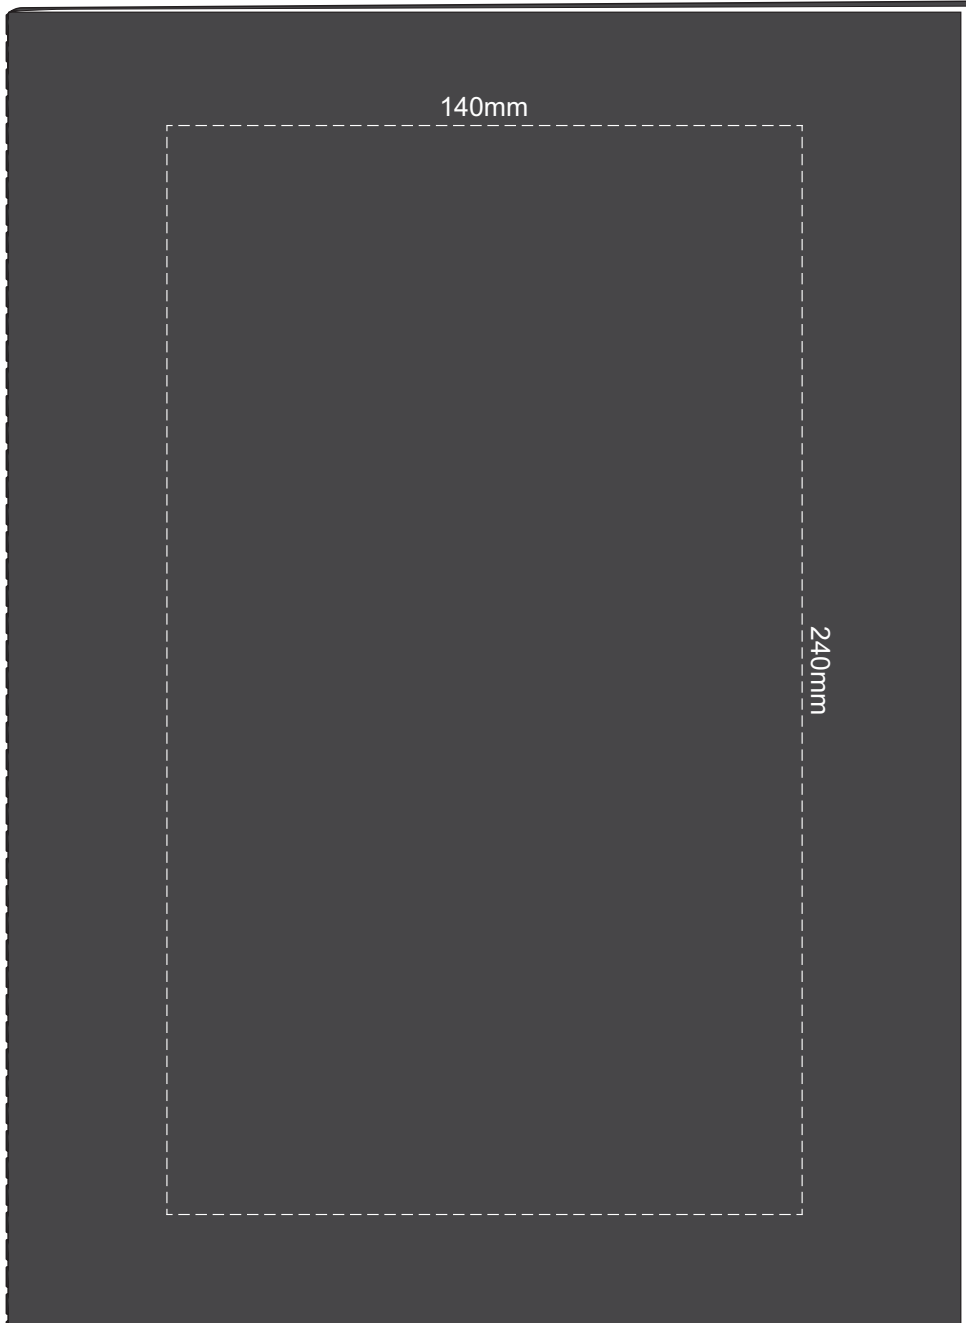

60% of Actual Size
Pad Print

Branding area can be moved **anywhere** within the red line.

60% of Actual Size
Screen Print (one colour)

60% of Actual Size
Digital Print
(Front and Back Print Available)

Digital Print is only available for natural option
Artwork will be printed directly onto the product via CMYK printing (no white),
colours will not be vibrant due to white ink not being available for this process.