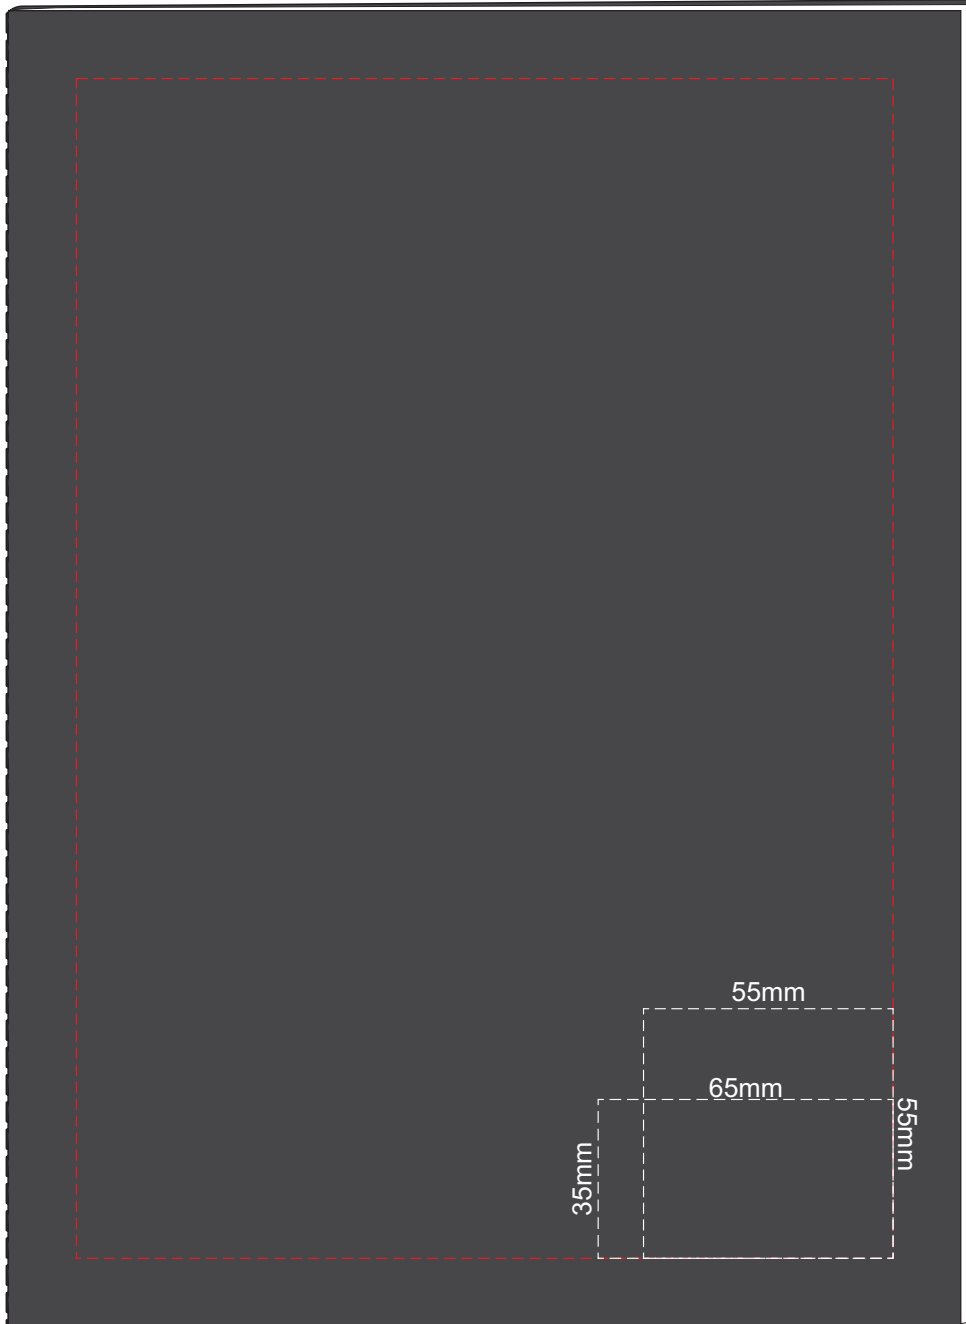

60% of Actual Size
Pad Print

Branding area can be moved **anywhere** within the red line.

60% of Actual Size
Screen Print (one colour)

60% of Actual Size
Digital Print
(Front and Back Print Available)

Digital Print is only available for natural option
Artwork will be printed directly onto the product via CMYK printing (no white),
colours will not be vibrant due to white ink not being available for this process.