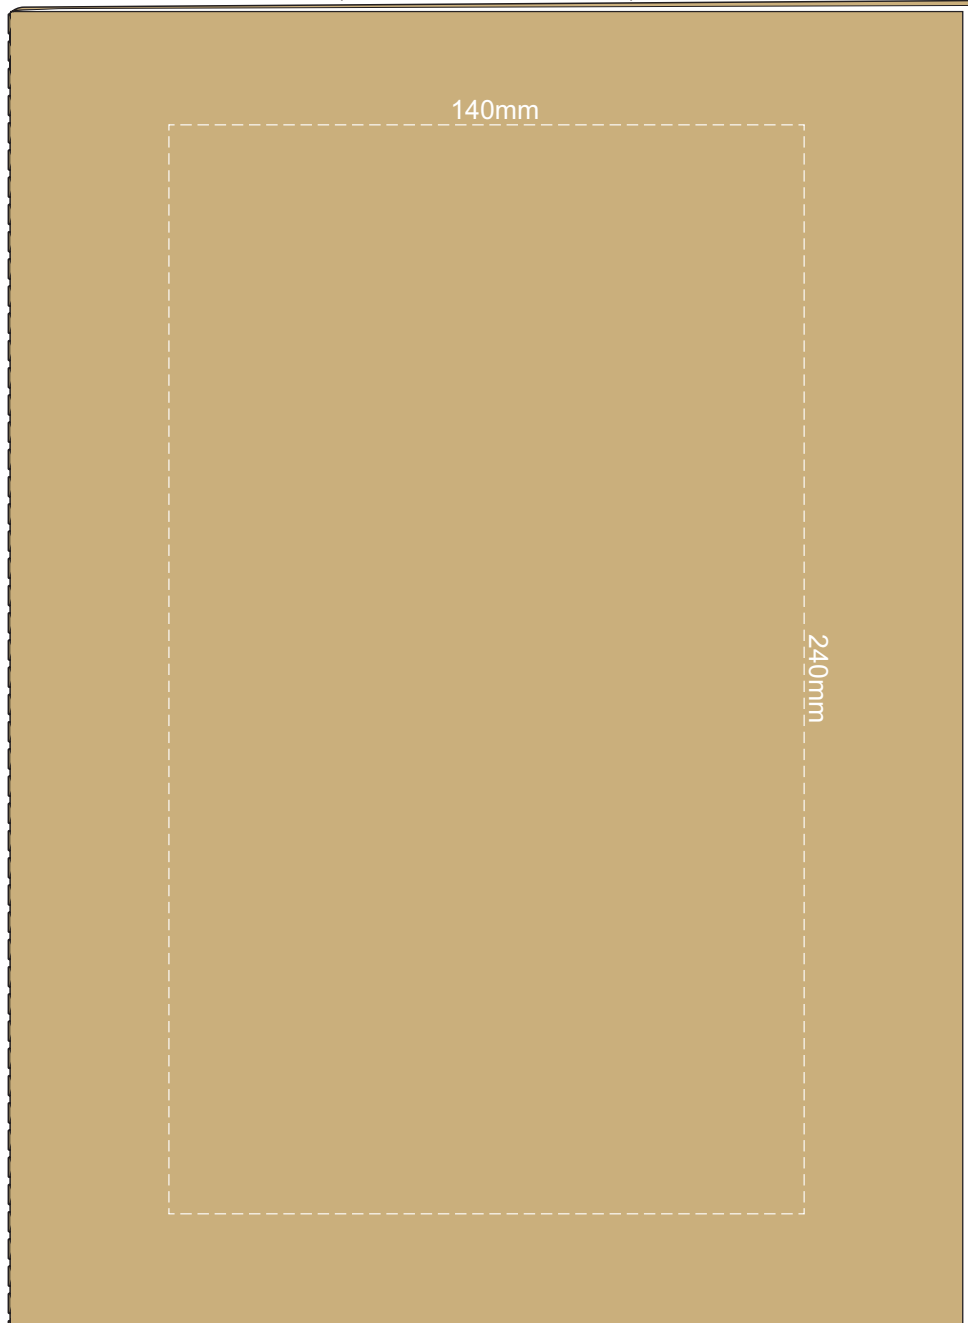

60% of Actual Size
Pad Print

Branding area can be moved **anywhere** within the red line.

60% of Actual Size
Screen Print (one colour)

60% of Actual Size
Digital Print
(Front and Back Print Available)

Digital Print is only available for natural option
Artwork will be printed directly onto the product via CMYK printing (no white),
colours will not be vibrant due to white ink not being available for this process.