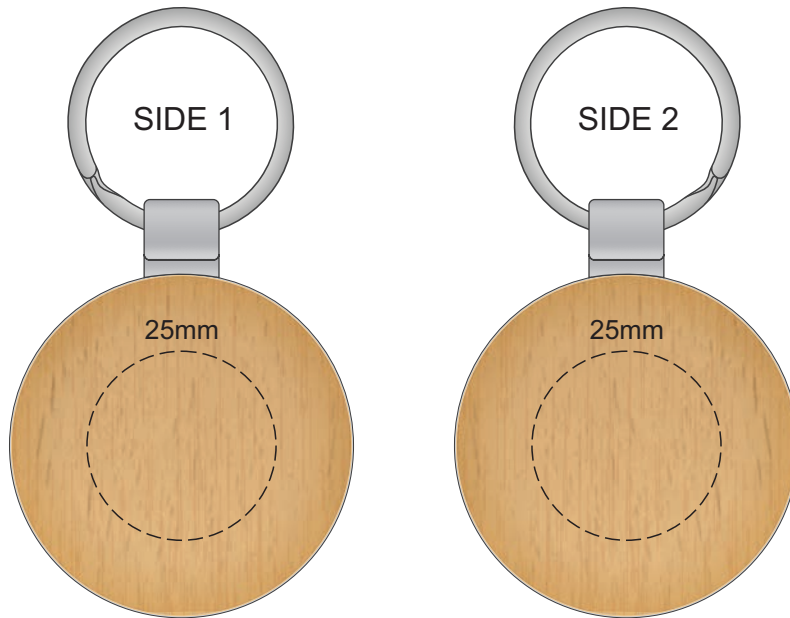

100% of Actual Size
Pad Print
Engraving

This product is a natural material.
Please allow for variances in grain pattern and engraving colour.