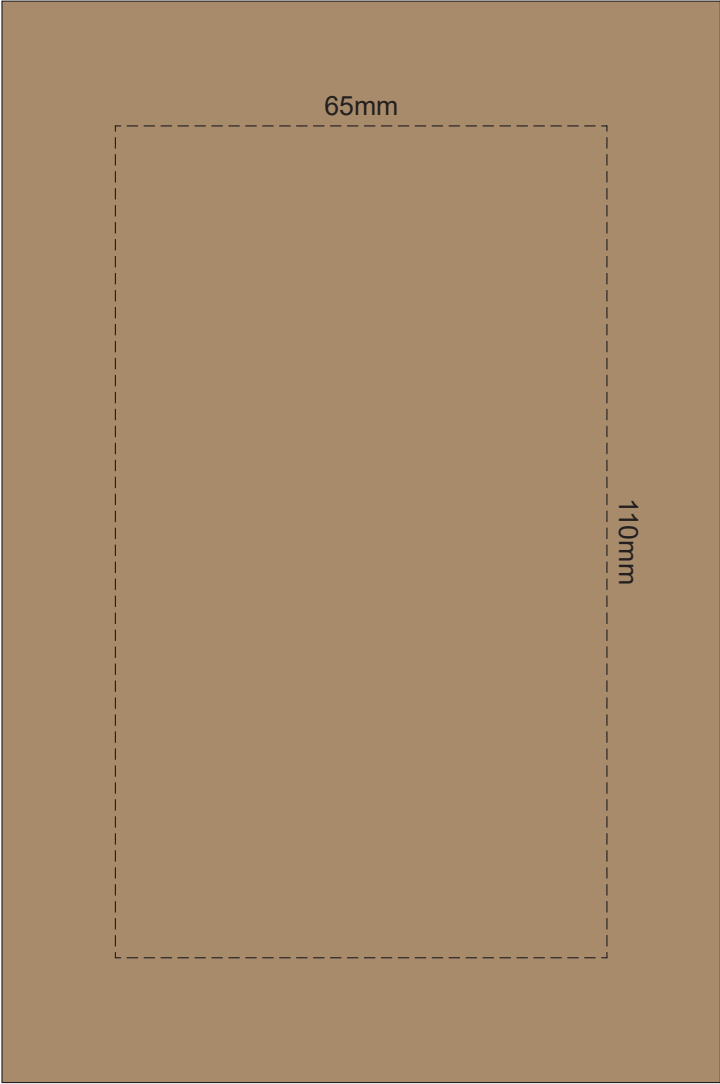

100% of Actual Size

Pad Print

100% of Actual Size

Laser Engraving

-  Stainless Engraves to a Natural Etch
-  Colours Engraves to a Shiny Steel Finish

100% of Actual Size
Digital Packaging Print
FRONT

Artwork will be printed directly onto the product via CMYK printing (no white), colours will not be vibrant due to white ink not being available for this process.