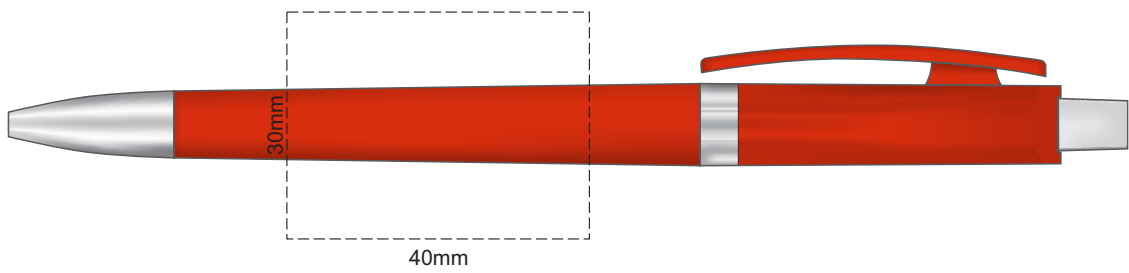

100% of Actual Size  
Screen Print

100% of Actual Size  
Screen Print Max

100% of Actual Size  
Pad Print

100% of Actual Size  
Full Colour

*The moulded 3D clip is a full colour print which can be any shape and size.  
The maximum size is 50mm x 25mm.*