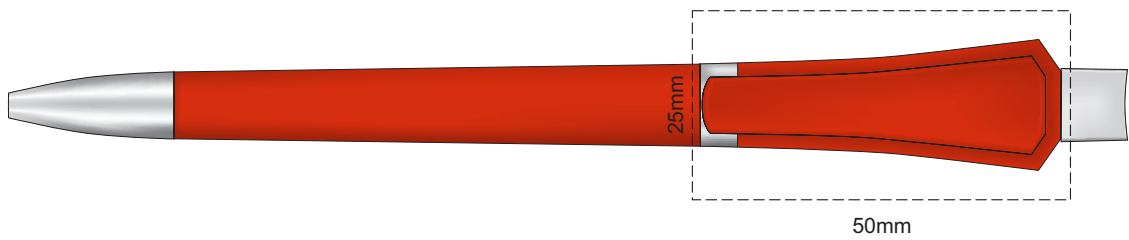

100% of Actual Size  
Screen Print

100% of Actual Size  
Screen Print Max

100% of Actual Size  
Pad Print

100% of Actual Size  
Full Colour

*The moulded 3D clip is a full colour print which can be any shape and size.  
The maximum size is 50mm x 25mm.*