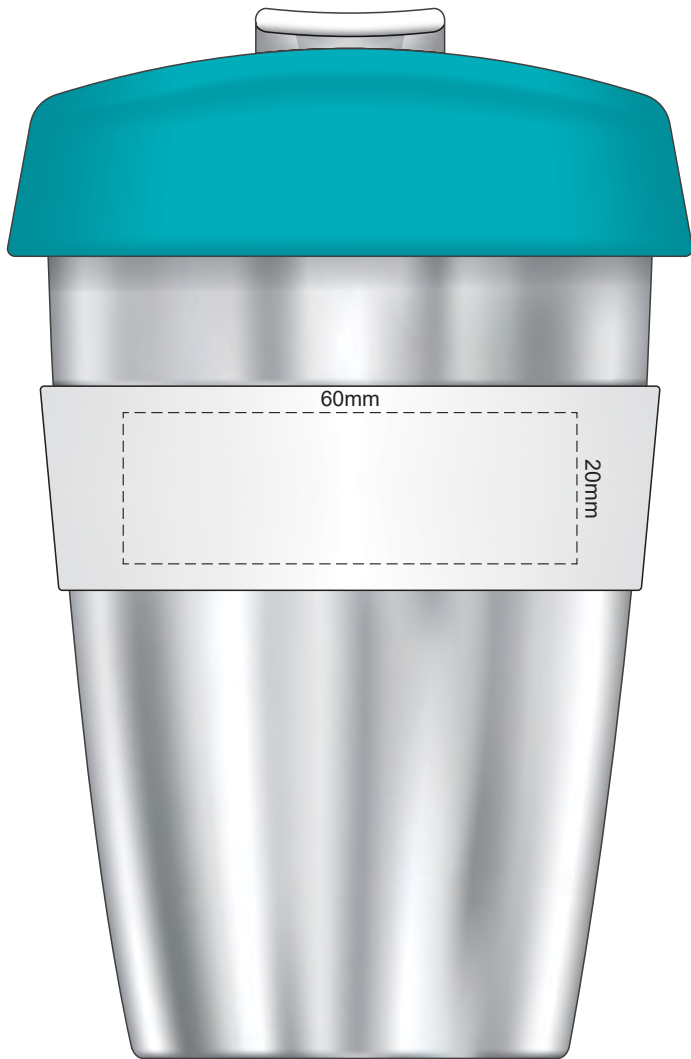

Flip Colour	Lid Colour	Band Colour
Grey	Grey	Grey
White	White	White
Yellow	Yellow	Yellow
Orange	Orange	Orange
Pink	Pink	Pink
Red	Red	Red
Light Green	Light Green	Light Green
Dark Green	Dark Green	Dark Green
Cyan	Cyan	Cyan
Blue	Blue	Blue
Dark Blue	Dark Blue	Dark Blue
Dark Purple	Dark Purple	Dark Purple
Black	Black	Black

100% of Actual Size
Silicone Digital Print
Debossed

SIDE 1

SIDE 2

100% of Actual Size
Digital Packaging Print
FRONT

Artwork will be printed directly onto the product via CMYK printing (no white), colours will not be vibrant due to white ink not being available for this process.