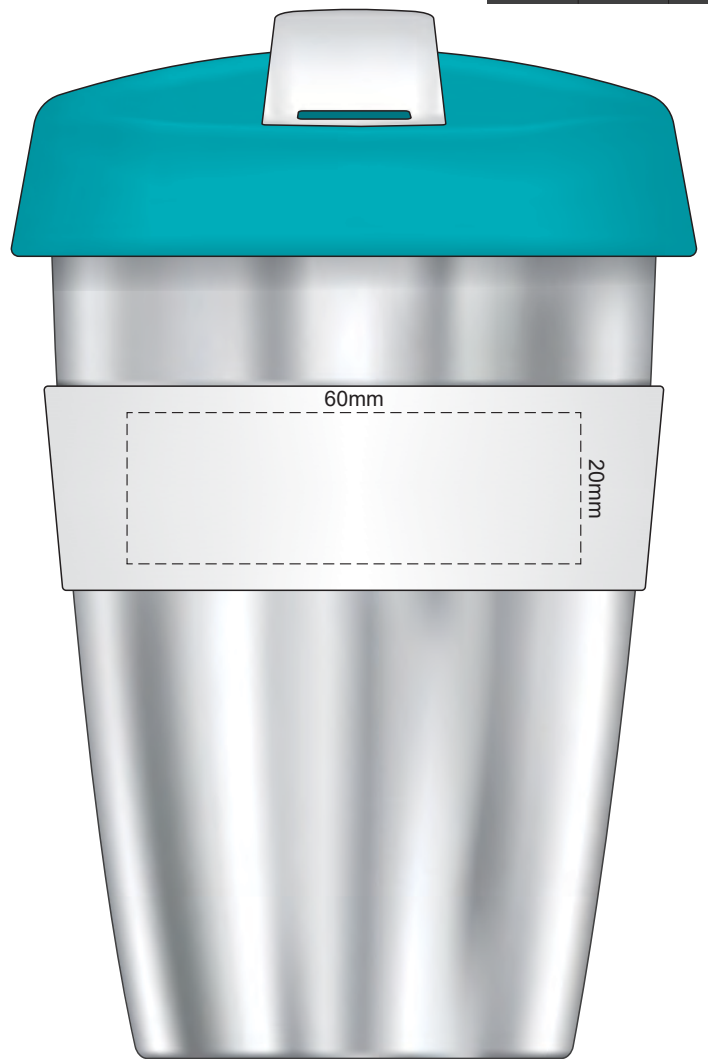

Flip Colour	Lid Colour	Band Colour
Grey	Grey	Grey
White	White	White
Yellow	Yellow	Yellow
Orange	Orange	Orange
Pink	Pink	Pink
Red	Red	Red
Light Green	Light Green	Light Green
Dark Green	Dark Green	Dark Green
Cyan	Cyan	Cyan
Blue	Blue	Blue
Dark Blue	Dark Blue	Dark Blue
Dark Purple	Dark Purple	Dark Purple
Black	Black	Black

100% of Actual Size
Silicone Digital Print
Debossed

SIDE 1

SIDE 2

100% of Actual Size
Digital Packaging Print
FRONT

Artwork will be printed directly onto the product via CMYK printing (no white), colours will not be vibrant due to white ink not being available for this process.