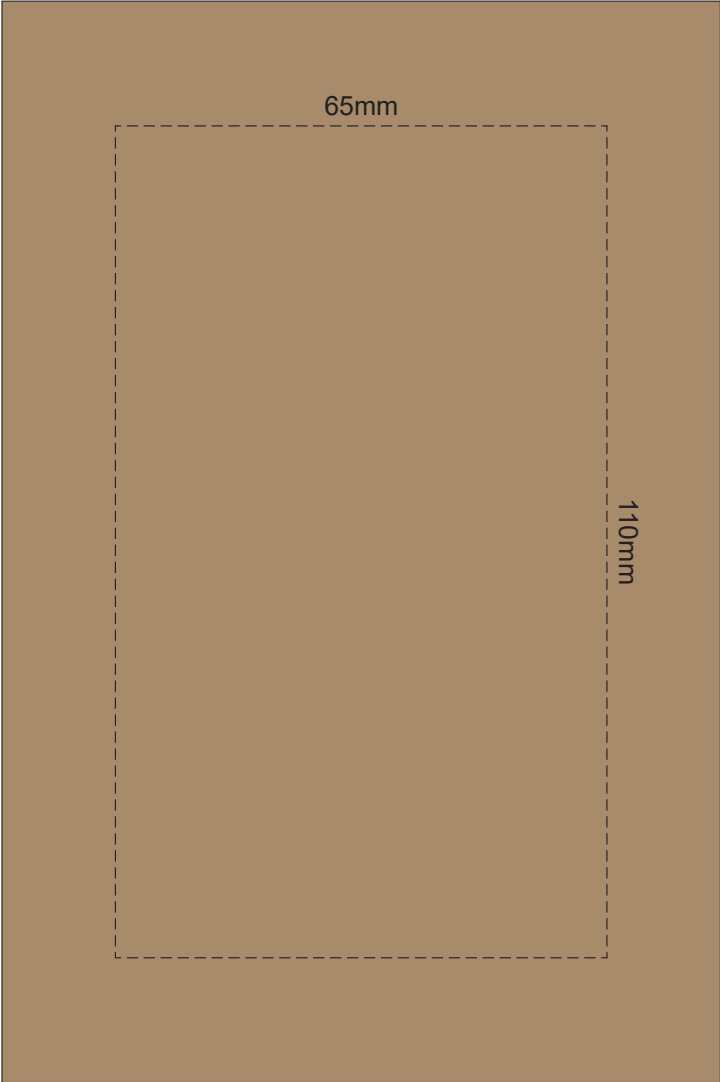

100% of Actual Size
Silicone Digital Print
Debossed

SIDE 1

SIDE 2

100% of Actual Size
Digital Packaging Print
FRONT

Artwork will be printed directly onto the product via CMYK printing (no white), colours will not be vibrant due to white ink not being available for this process.