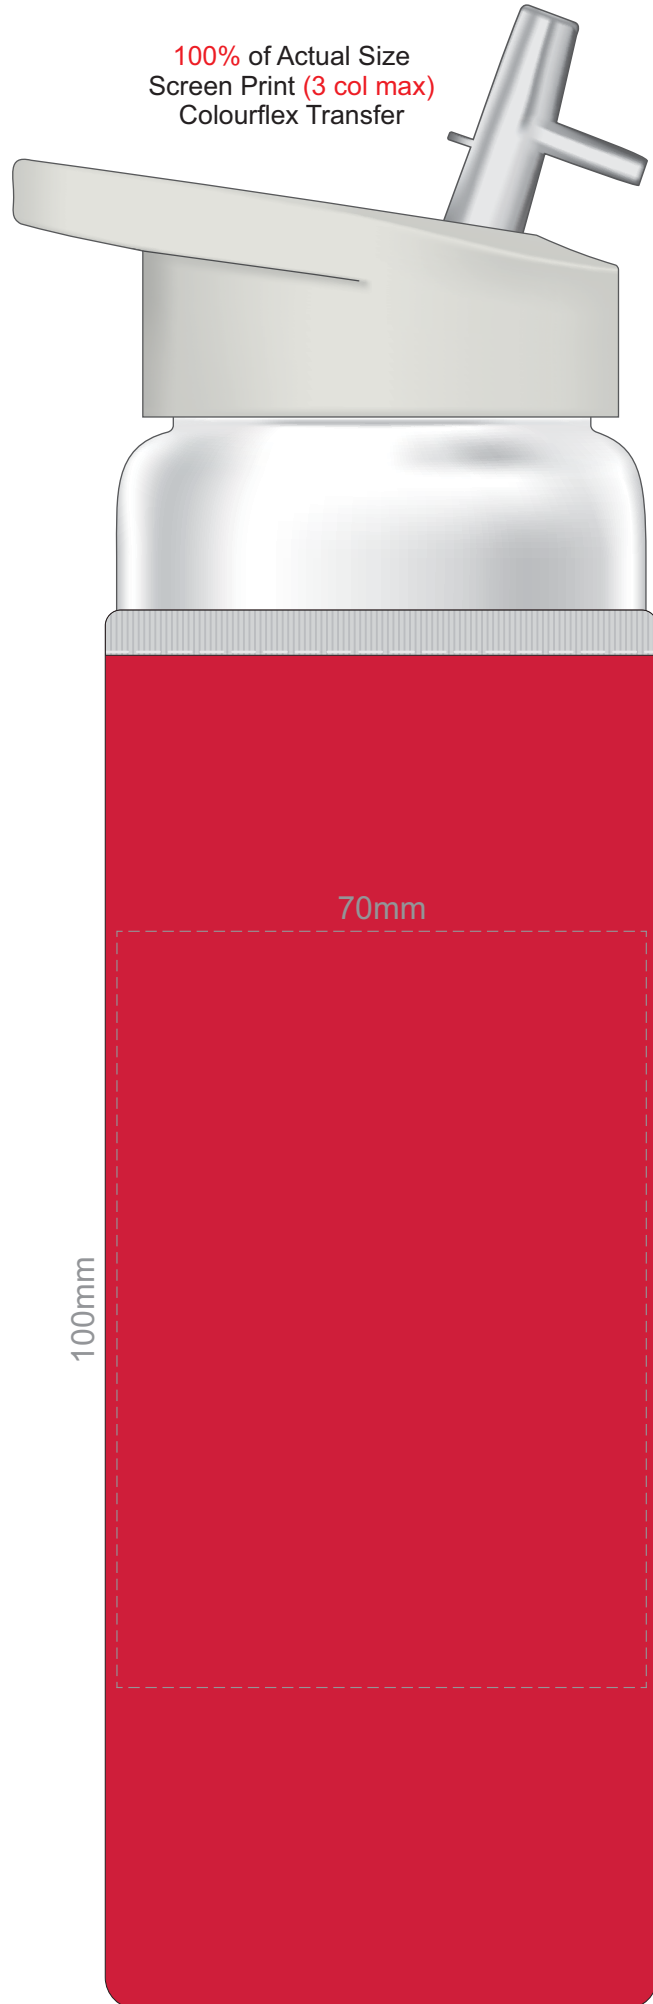

100% of Actual Size
Screen Print (3 col max)
Colourflex Transfer

70mm

100mm