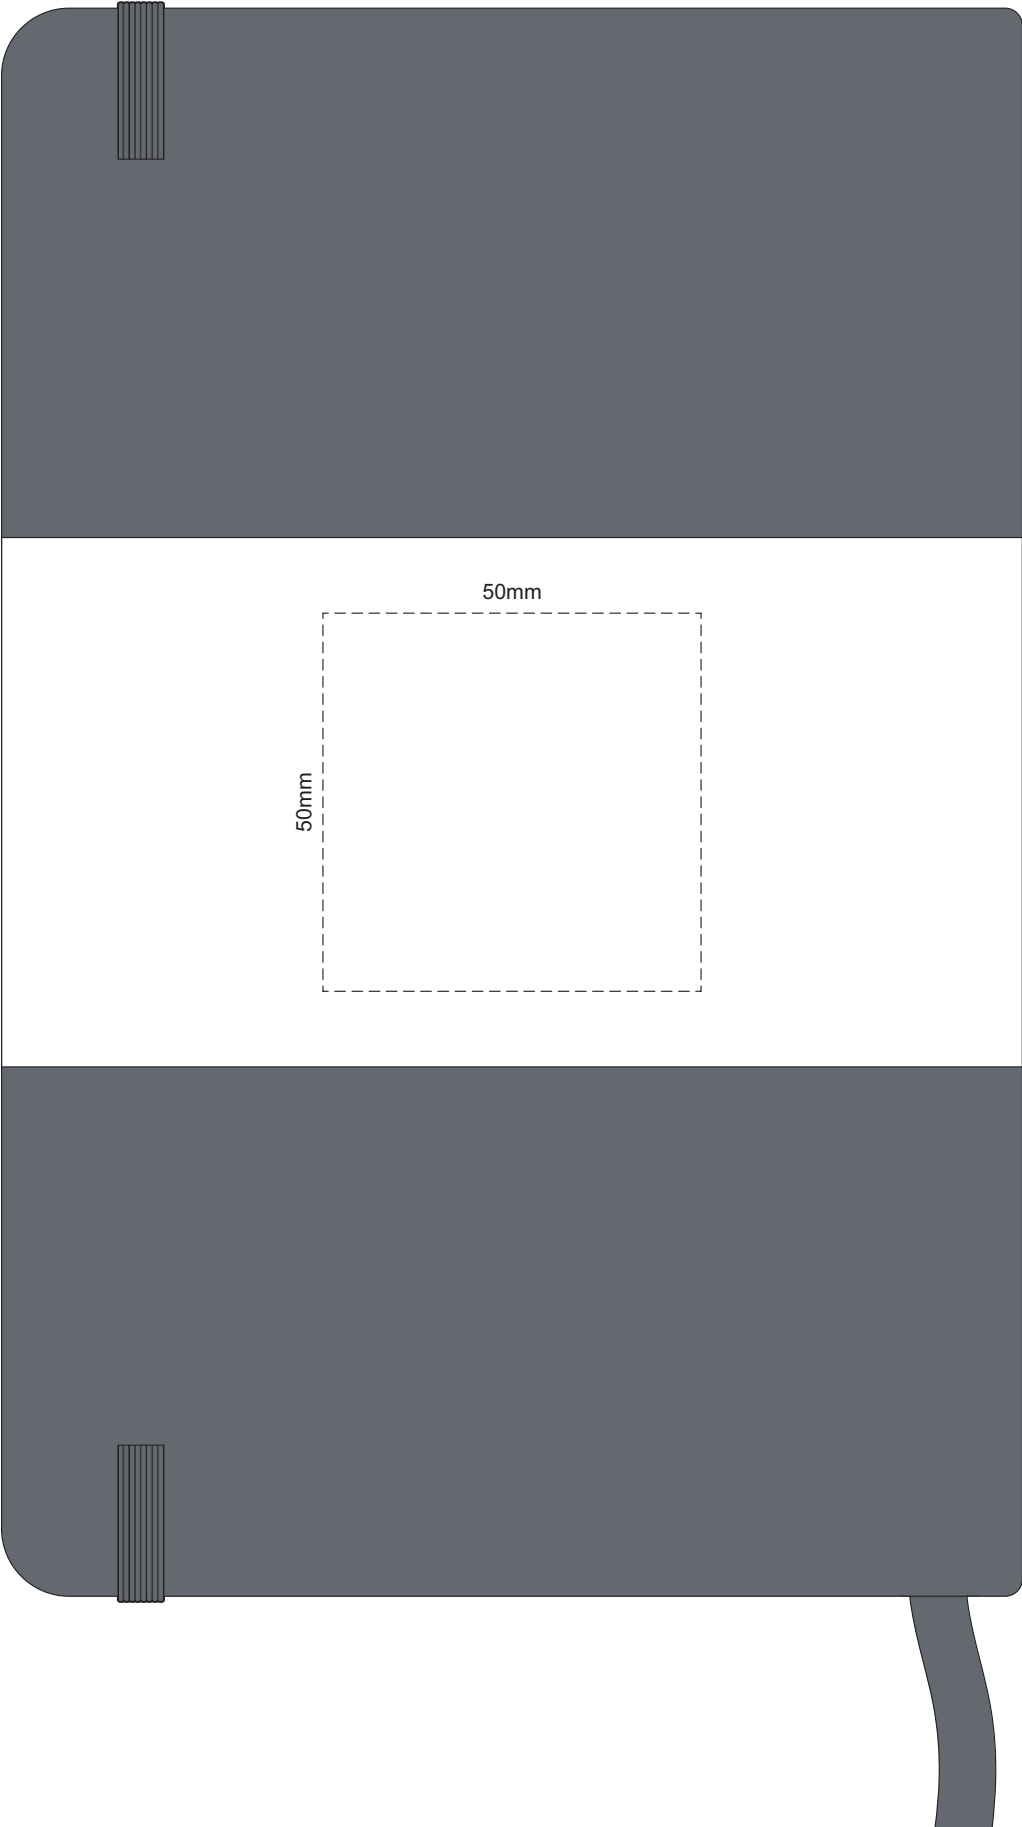

100% of Actual Size
Pad Print

100% of Actual Size
Pad Print BACK

100% of Actual Size
Direct Digital

100% of Actual Size
Foil Printing Front Cover
FRONT ONLY

Please note: Print area 70mm x 50mm is **moveable within the red dotted area**, the print area cannot be rotated. The printing will inherit the texture of the substrate which may affect the legibility of small text or appearance of fine detail.

-  Copper Foil Print Colour
-  Silver Foil Print Colour
-  Gold Foil Print Colour

70% of Actual Size
Digital Print - Belly Band Template

Artwork will be printed directly onto the product via CMYK printing (no white), colours will not be vibrant due to white ink not being available for this process

25% of Actual Size

Please note that some of the artwork will be covered by the notebook closure strap when assembled.

- Green Line = Fold Lines when assembled on notebook
- Blue Line = The SIGNIFICANT PRINT AREA
(Keep all critical images & text within this box)
- Black Line = Maximum print area
- Pink Line = Bleed off to here