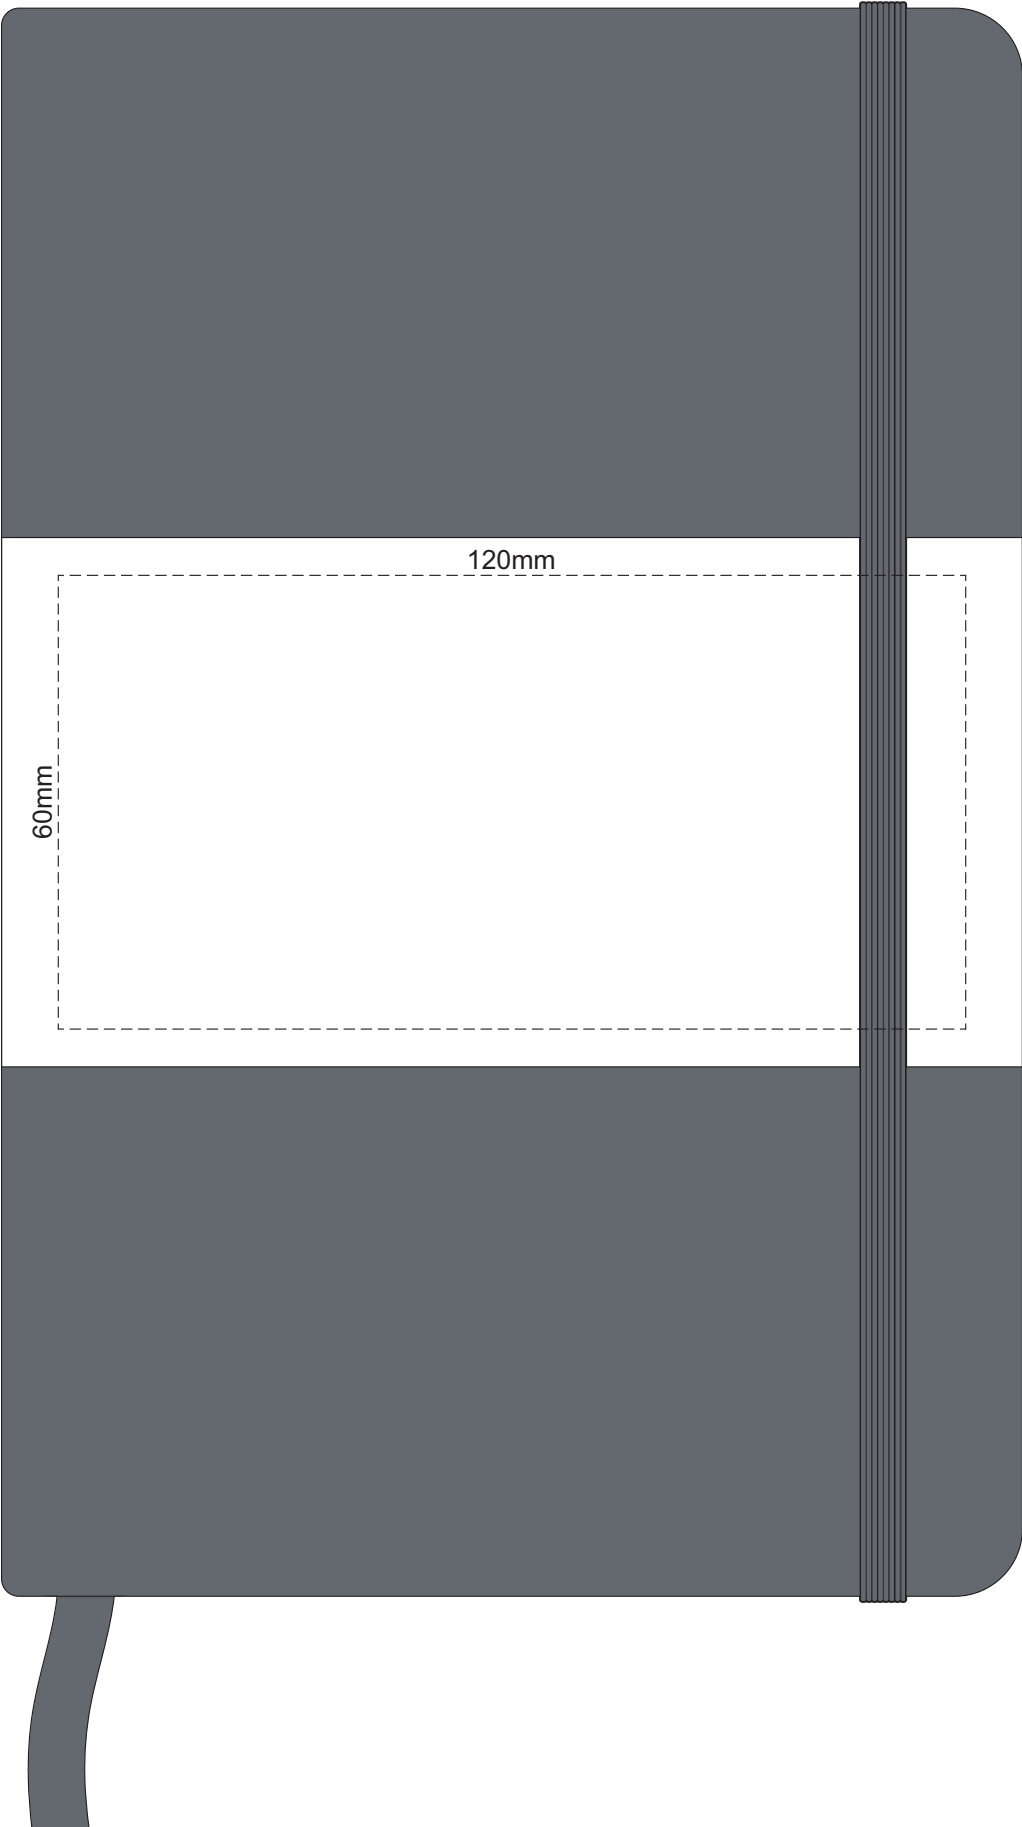

100% of Actual Size
Pad Print

100% of Actual Size
Pad Print BACK

100% of Actual Size
Direct Digital

100% of Actual Size
Foil Printing Front Cover
FRONT ONLY

Please note: Print area 70mm x 50mm is **moveable within the red dotted area**, the print area cannot be rotated. The printing will inherit the texture of the substrate which may affect the legibility of small text or appearance of fine detail.

-  Copper Foil Print Colour
-  Silver Foil Print Colour
-  Gold Foil Print Colour

70% of Actual Size
Digital Print - Belly Band Template

Artwork will be printed directly onto the product via CMYK printing (no white), colours will not be vibrant due to white ink not being available for this process

25% of Actual Size

Please note that some of the artwork will be covered by the notebook closure strap when assembled.

- Green Line = Fold Lines when assembled on notebook
- Blue Line = The SIGNIFICANT PRINT AREA
(Keep all critical images & text within this box)
- Black Line = Maximum print area
- Pink Line = Bleed off to here