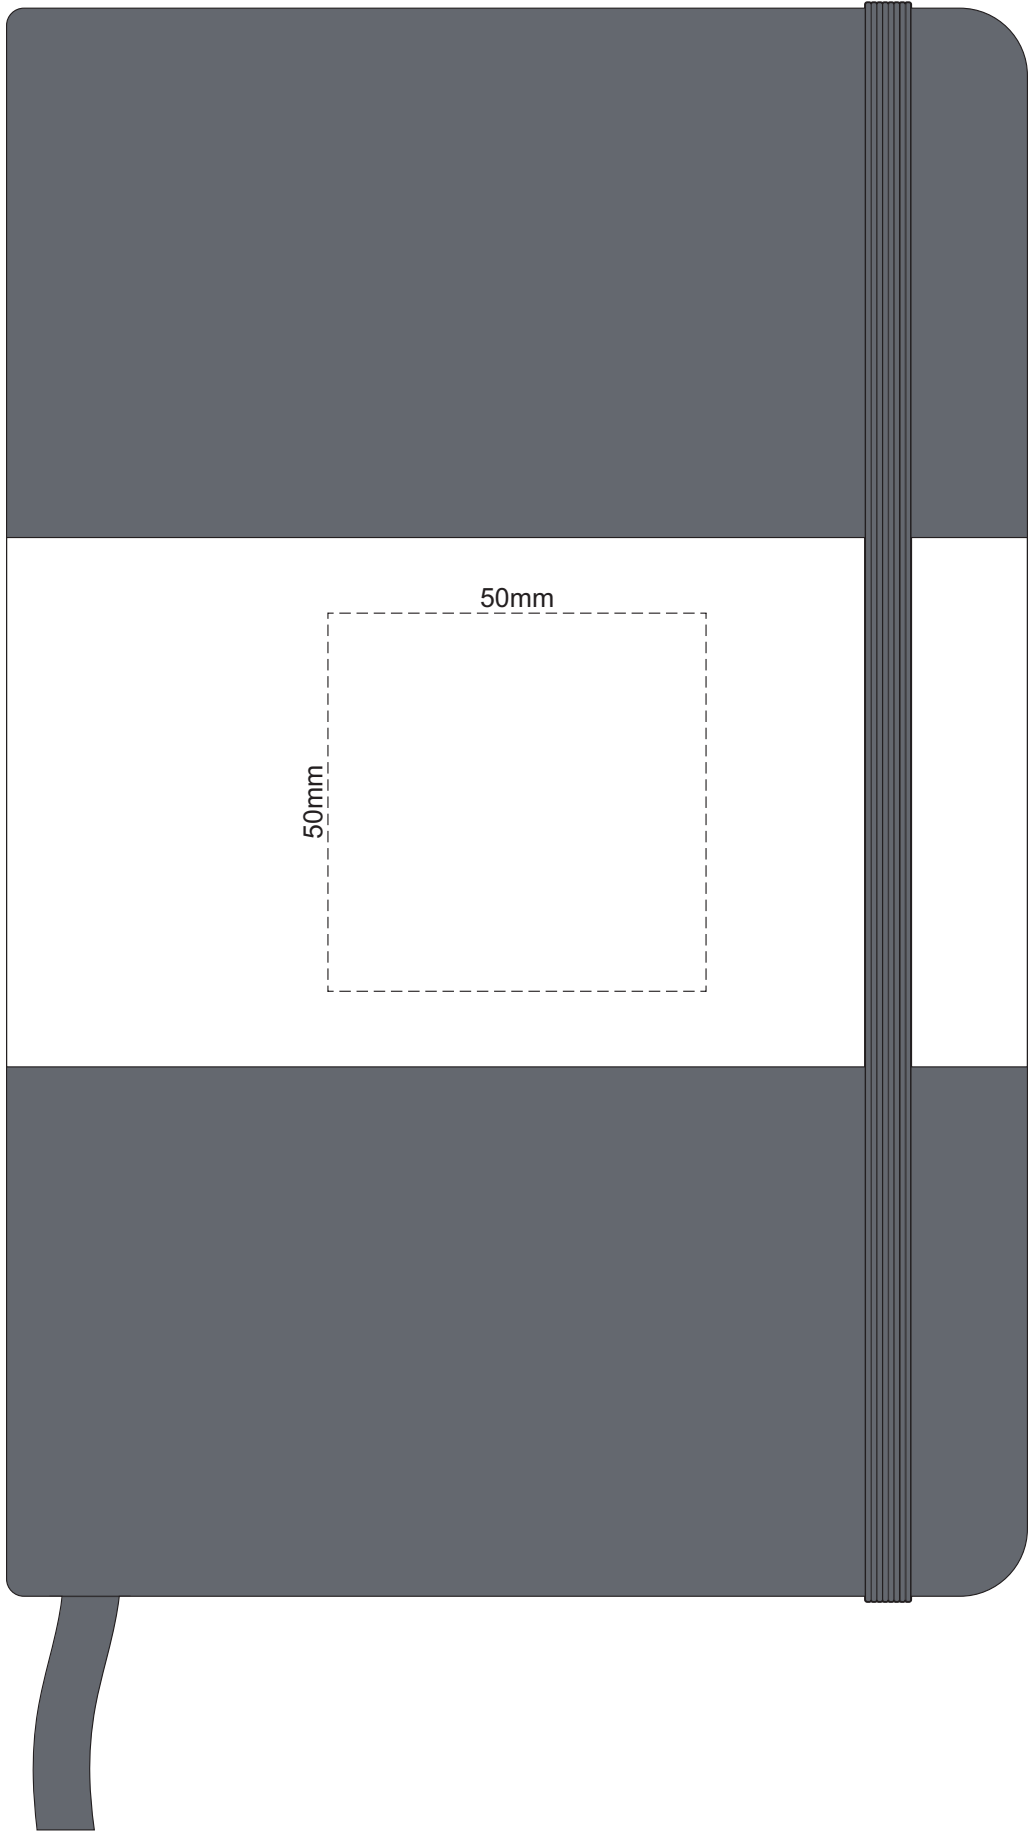

100% of Actual Size
Pad Print

100% of Actual Size
Pad Print BACK

100% of Actual Size
Direct Digital

100% of Actual Size
Foil Printing Front Cover
FRONT ONLY

Please note: Print area 70mm x 50mm is **moveable within the red dotted area**, the print area cannot be rotated. The printing will inherit the texture of the substrate which may affect the legibility of small text or appearance of fine detail.

-  Copper Foil Print Colour
-  Silver Foil Print Colour
-  Gold Foil Print Colour

70% of Actual Size
Digital Print - Belly Band Template

Artwork will be printed directly onto the product via CMYK printing (no white), colours will not be vibrant due to white ink not being available for this process

25% of Actual Size

Please note that some of the artwork will be covered by the notebook closure strap when assembled.

- Green Line = Fold Lines when assembled on notebook
- Blue Line = The SIGNIFICANT PRINT AREA
(Keep all critical images & text within this box)
- Black Line = Maximum print area
- Pink Line = Bleed off to here