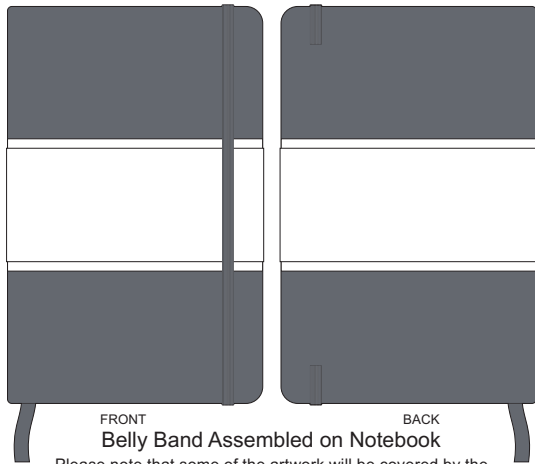

100% of Actual Size
Pad Print

100% of Actual Size
Pad Print BACK

100% of Actual Size
Direct Digital

100% of Actual Size
Foil Printing Front Cover
FRONT ONLY

Please note: Print area 70mm x 50mm is **moveable within the red dotted area**, the print area cannot be rotated. The printing will inherit the texture of the substrate which may affect the legibility of small text or appearance of fine detail.

-  Copper Foil Print Colour
-  Silver Foil Print Colour
-  Gold Foil Print Colour

70% of Actual Size
Digital Print - Belly Band Template

Artwork will be printed directly onto the product via CMYK printing (no white), colours will not be vibrant due to white ink not being available for this process

25% of Actual Size

Please note that some of the artwork will be covered by the notebook closure strap when assembled.

- Green Line = Fold Lines when assembled on notebook
- Blue Line = The SIGNIFICANT PRINT AREA
(Keep all critical images & text within this box)
- Black Line = Maximum print area
- Pink Line = Bleed off to here