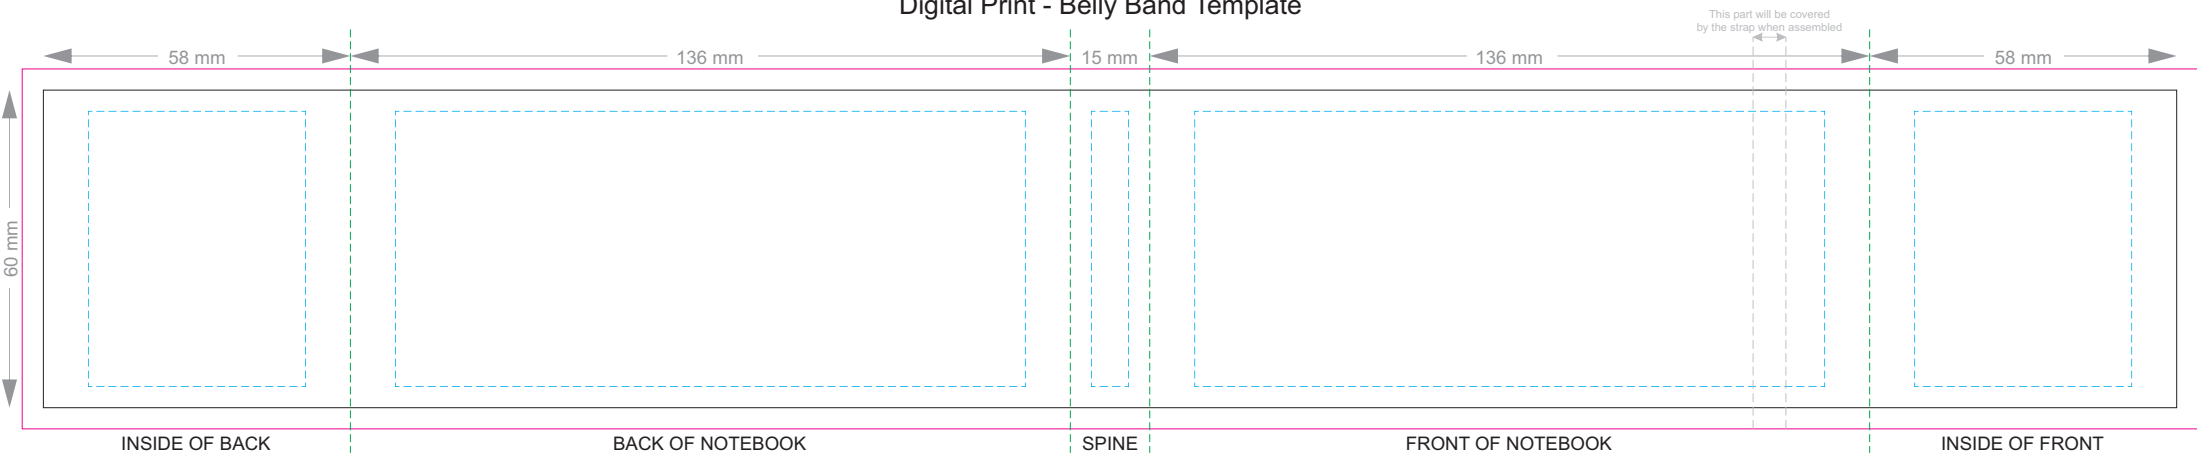

100% of Actual Size
Pad Print

100% of Actual Size
Pad Print BACK

100% of Actual Size
Direct Digital

100% of Actual Size
Foil Printing Front Cover
FRONT ONLY

Please note: Print area 70mm x 50mm is **moveable within the red dotted area**, the print area cannot be rotated. The printing will inherit the texture of the substrate which may affect the legibility of small text or appearance of fine detail.

-  Copper Foil Print Colour
-  Silver Foil Print Colour
-  Gold Foil Print Colour

70% of Actual Size
Digital Print - Belly Band Template

Artwork will be printed directly onto the product via CMYK printing (no white), colours will not be vibrant due to white ink not being available for this process

25% of Actual Size

Please note that some of the artwork will be covered by the notebook closure strap when assembled.

- Green Line = Fold Lines when assembled on notebook
- Blue Line = The SIGNIFICANT PRINT AREA
(Keep all critical images & text within this box)
- Black Line = Maximum print area
- Pink Line = Bleed off to here