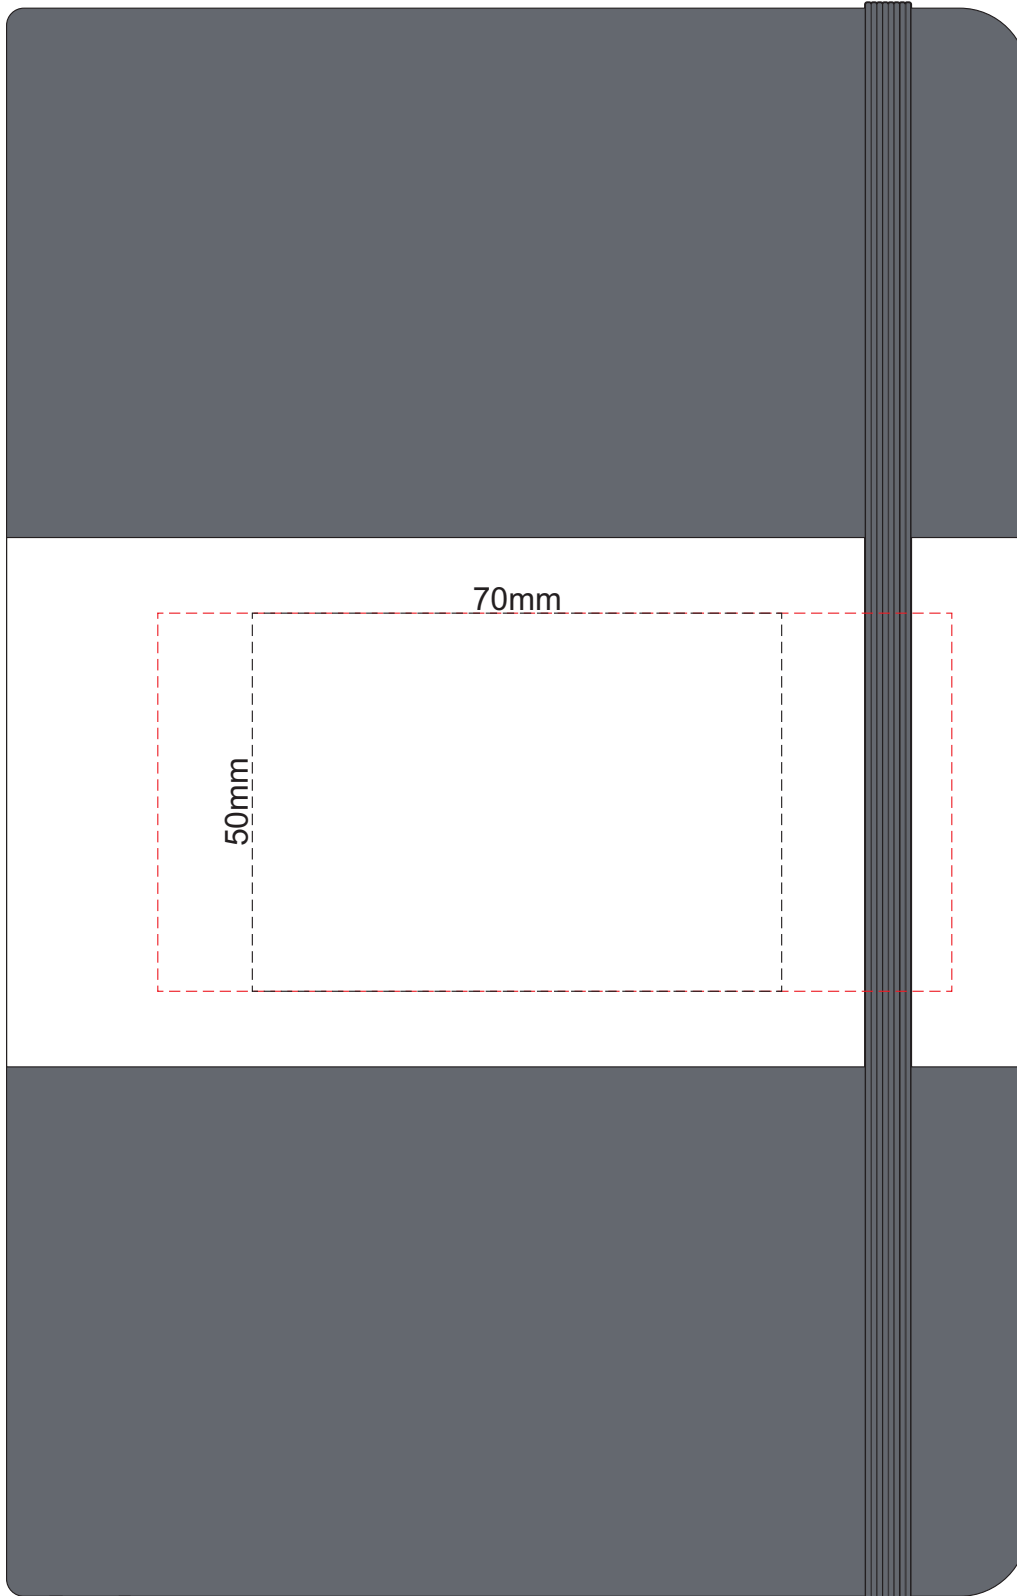

100% of Actual Size
Pad Print

100% of Actual Size
Pad Print BACK

100% of Actual Size
Direct Digital

100% of Actual Size
Foil Printing Front Cover
FRONT ONLY

Please note: Print area 70mm x 50mm is **moveable within the red dotted area**, the print area cannot be rotated. The printing will inherit the texture of the substrate which may affect the legibility of small text or appearance of fine detail.

-  Copper Foil Print Colour
-  Silver Foil Print Colour
-  Gold Foil Print Colour

70% of Actual Size
Digital Print - Belly Band Template

Artwork will be printed directly onto the product via CMYK printing (no white), colours will not be vibrant due to white ink not being available for this process

25% of Actual Size

Please note that some of the artwork will be covered by the notebook closure strap when assembled.

- Green Line = Fold Lines when assembled on notebook
- Blue Line = The SIGNIFICANT PRINT AREA
(Keep all critical images & text within this box)
- Black Line = Maximum print area
- Pink Line = Bleed off to here