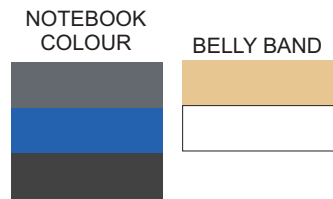

100% of Actual Size
Pad Print

100% of Actual Size
Pad Print BACK

100% of Actual Size
Direct Digital

100% of Actual Size
Foil Printing Front Cover
FRONT ONLY

Please note: Print area 70mm x 50mm is **moveable within the red dotted area**, the print area cannot be rotated. The printing will inherit the texture of the substrate which may affect the legibility of small text or appearance of fine detail.

-  Copper Foil Print Colour
-  Silver Foil Print Colour
-  Gold Foil Print Colour

70% of Actual Size
Digital Print - Belly Band Template

Artwork will be printed directly onto the product via CMYK printing (no white), colours will not be vibrant due to white ink not being available for this process

25% of Actual Size

Please note that some of the artwork will be covered by the notebook closure strap when assembled.

- Green Line = Fold Lines when assembled on notebook
- Blue Line = The SIGNIFICANT PRINT AREA
(Keep all critical images & text within this box)
- Black Line = Maximum print area
- Pink Line = Bleed off to here