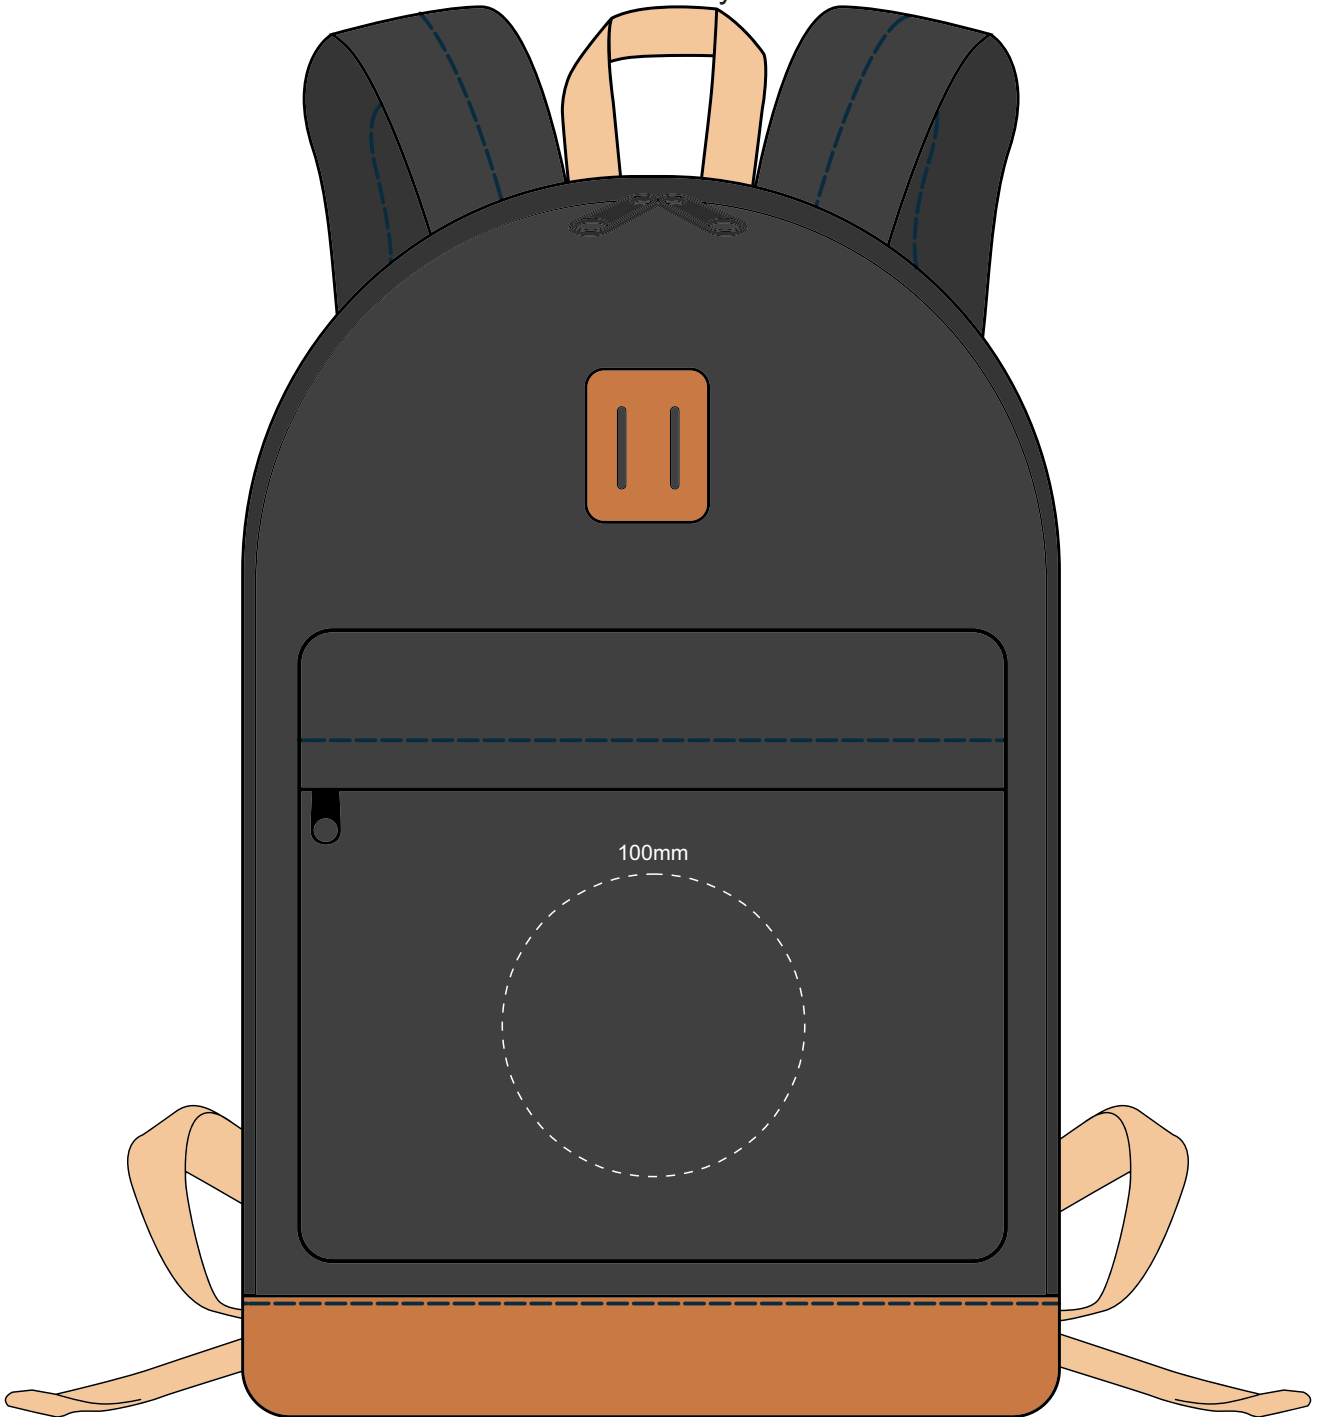

40% of Actual Size
Screen Print
Colourflex Transfer

50% of Actual Size
Embroidery

100mm