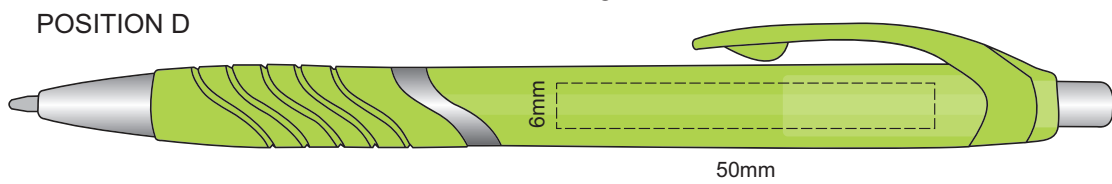

100% of Actual Size
Screen Print
(multi colour loose registration)

100% of Actual Size
Screen Print (one colour)

100% of Actual Size
Pad Print

100% of Actual Size
Direct Digital

100% of Actual Size
Pad Print (one side only)

100% of Actual Size
Digital Print
(one side only)

Digital Print is only available for natural option
Artwork will be printed directly onto the product via CMYK printing (no white),
colours will not be vibrant due to white ink not being available for this process.