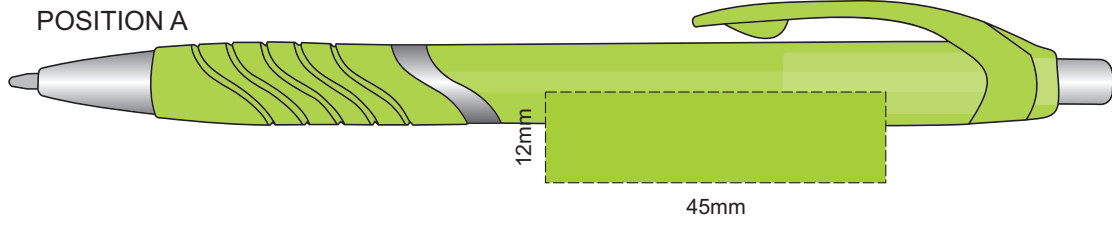

100% of Actual Size
Screen Print
(multi colour loose registration)

100% of Actual Size
Screen Print (one colour)

100% of Actual Size
Pad Print

100% of Actual Size
Direct Digital

100% of Actual Size
Pad Print (one side only)

100% of Actual Size
Digital Print
(one side only)

Digital Print is only available for natural option
Artwork will be printed directly onto the product via CMYK printing (no white),
colours will not be vibrant due to white ink not being available for this process.