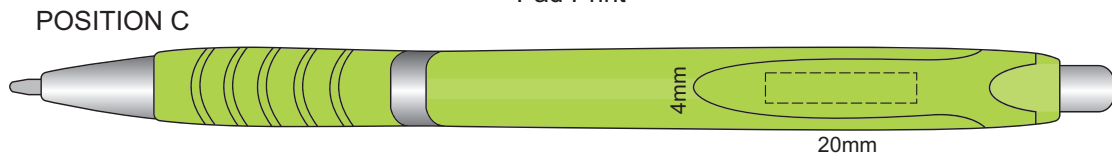

100% of Actual Size
Screen Print
(multi colour loose registration)

100% of Actual Size
Screen Print (one colour)

100% of Actual Size
Pad Print

100% of Actual Size
Direct Digital

100% of Actual Size
Pad Print (one side only)

100% of Actual Size
Digital Print
(one side only)

Digital Print is only available for natural option
Artwork will be printed directly onto the product via CMYK printing (no white),
colours will not be vibrant due to white ink not being available for this process.