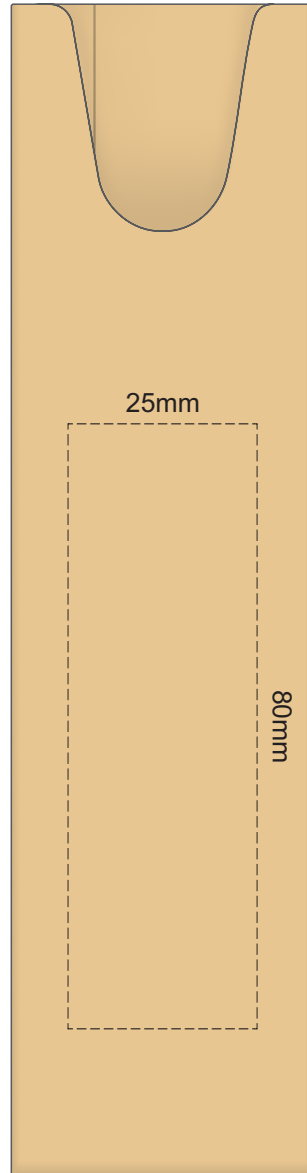

100% of Actual Size
Screen Print
(multi colour loose registration)

100% of Actual Size
Screen Print (one colour)

100% of Actual Size
Pad Print

100% of Actual Size
Direct Digital

100% of Actual Size
Pad Print (one side only)

100% of Actual Size
Digital Print
(one side only)

Digital Print is only available for natural option
Artwork will be printed directly onto the product via CMYK printing (no white),
colours will not be vibrant due to white ink not being available for this process.