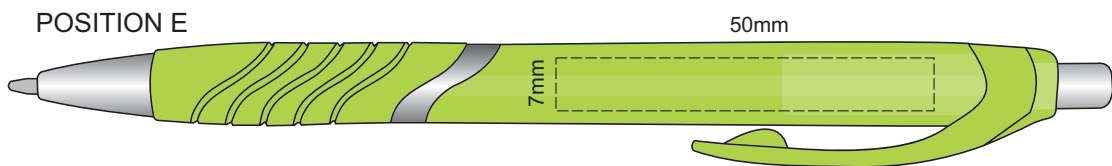

100% of Actual Size
Screen Print
(multi colour loose registration)

100% of Actual Size
Screen Print (one colour)

100% of Actual Size
Pad Print

100% of Actual Size
Direct Digital

100% of Actual Size
Pad Print (one side only)

100% of Actual Size
Digital Print
(one side only)

Digital Print is only available for natural option
Artwork will be printed directly onto the product via CMYK printing (no white),
colours will not be vibrant due to white ink not being available for this process.