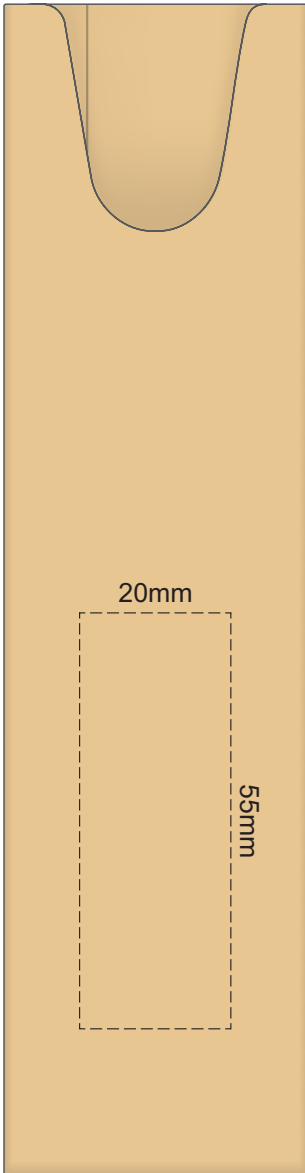

100% of Actual Size
Screen Print
(multi colour loose registration)

100% of Actual Size
Screen Print (one colour)

100% of Actual Size
Pad Print

100% of Actual Size
Direct Digital

100% of Actual Size
Pad Print (one side only)

100% of Actual Size
Digital Print
(one side only)

Digital Print is only available for natural option
Artwork will be printed directly onto the product via CMYK printing (no white),
colours will not be vibrant due to white ink not being available for this process.