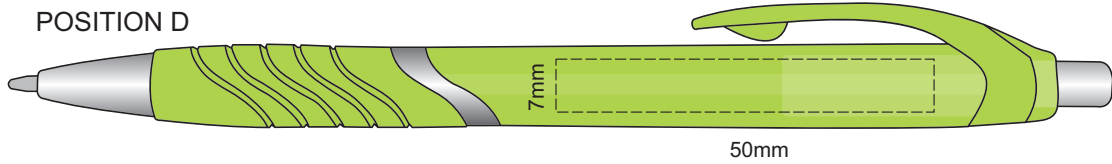

100% of Actual Size
Screen Print
(multi colour loose registration)

100% of Actual Size
Screen Print (one colour)

100% of Actual Size
Pad Print

100% of Actual Size
Direct Digital

100% of Actual Size
Pad Print (one side only)

100% of Actual Size
Digital Print
(one side only)

Digital Print is only available for natural option
Artwork will be printed directly onto the product via CMYK printing (no white),
colours will not be vibrant due to white ink not being available for this process.