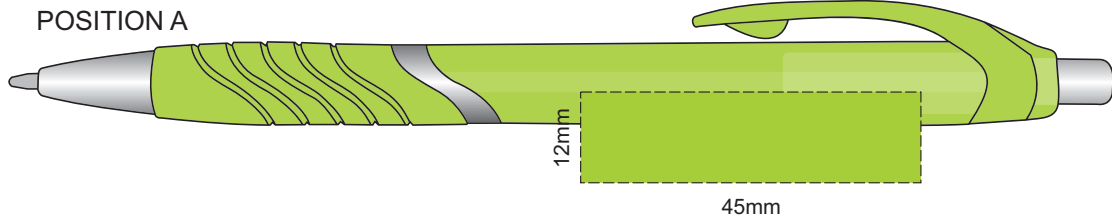

100% of Actual Size
Screen Print
(multi colour loose registration)

100% of Actual Size
Screen Print (one colour)

100% of Actual Size
Pad Print

100% of Actual Size
Direct Digital

100% of Actual Size
Pad Print (one side only)

100% of Actual Size
Digital Print
(one side only)

Digital Print is only available for natural option
Artwork will be printed directly onto the product via CMYK printing (no white),
colours will not be vibrant due to white ink not being available for this process.