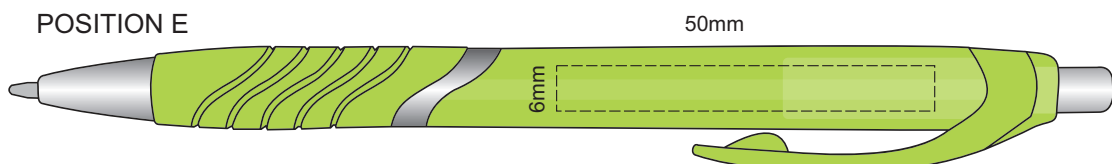

100% of Actual Size
Screen Print
(multi colour loose registration)

100% of Actual Size
Screen Print (one colour)

100% of Actual Size
Pad Print

100% of Actual Size
Direct Digital

100% of Actual Size
Pad Print (one side only)

100% of Actual Size
Digital Print
(one side only)

Digital Print is only available for natural option
Artwork will be printed directly onto the product via CMYK printing (no white),
colours will not be vibrant due to white ink not being available for this process.