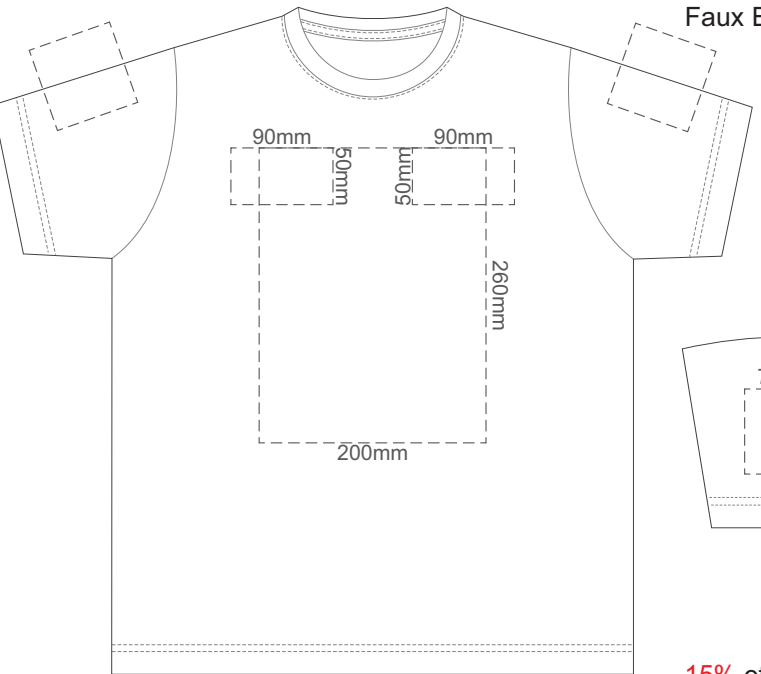

15% of Actual Size
Embroidery

15% of Actual Size
Screen Print (3 col max)

15% of Actual Size
Colourflex Tranfer
Faux Embroidery

15% of Actual Size
Embroidery

15% of Actual Size
Screen Print (3 col max)

FRONT KID'S SIZE 8

BACK KID'S SIZE 8

15% of Actual Size
Colourflex Tranfer
Faux Embroidery

KIDS' SIZE 8 FRONT

KIDS' SIZE 8 BACK

15% of Actual Size
Embroidery

FRONT KID'S SIZE 8

15% of Actual Size
Screen Print (3 col max)

15% of Actual Size
Colourflex Tranfer
Faux Embroidery

15% of Actual Size
Embroidery

15% of Actual Size
Screen Print (3 col max)

FRONT KID'S SIZE 12

BACK KID'S SIZE 12

15% of Actual Size
Colourflex Tranfer
Faux Embroidery

KIDS' SIZE 12 FRONT

KIDS' SIZE 12 BACK

15% of Actual Size
Embroidery

FRONT KID'S SIZE 12