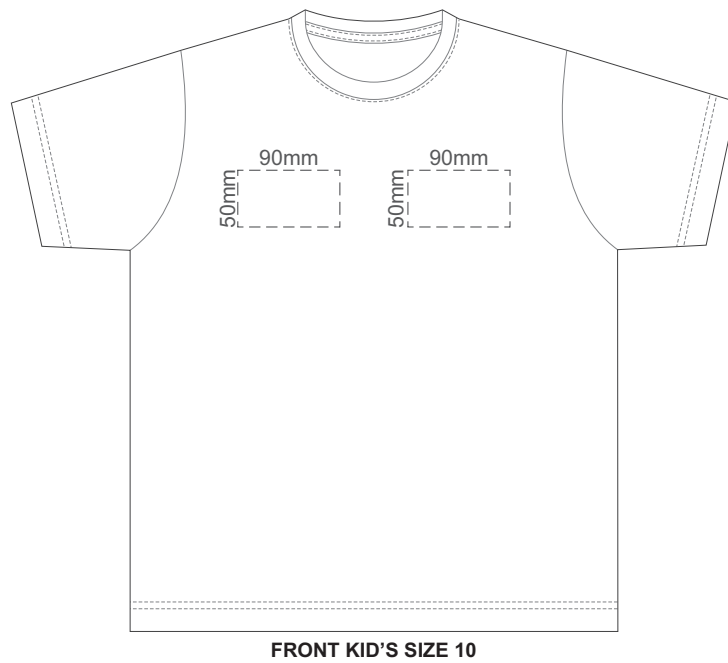

15% of Actual Size
Embroidery

15% of Actual Size
Screen Print (3 col max)

15% of Actual Size
Colourflex Tranfer
Faux Embroidery

15% of Actual Size
Embroidery

15% of Actual Size
Screen Print (3 col max)

FRONT KID'S SIZE 8

BACK KID'S SIZE 8

15% of Actual Size
Colourflex Tranfer
Faux Embroidery

KIDS' SIZE 8 FRONT

KIDS' SIZE 8 BACK

15% of Actual Size
Embroidery

FRONT KID'S SIZE 8

15% of Actual Size
Screen Print (3 col max)

15% of Actual Size
Colourflex Tranfer
Faux Embroidery

15% of Actual Size
Embroidery

15% of Actual Size
Screen Print (3 col max)

FRONT KID'S SIZE 12

BACK KID'S SIZE 12

15% of Actual Size
Colourflex Tranfer
Faux Embroidery

KIDS' SIZE 12 FRONT

KIDS' SIZE 12 BACK

15% of Actual Size
Embroidery

FRONT KID'S SIZE 12