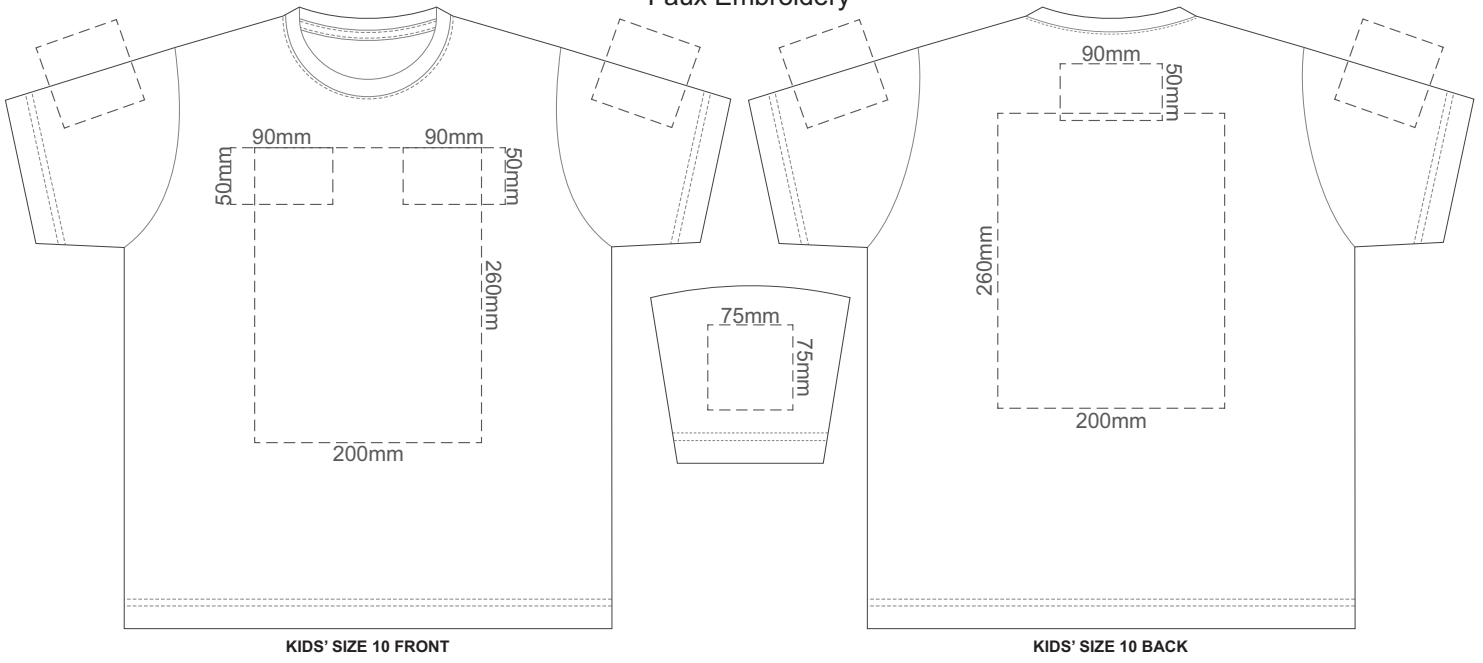

15% of Actual Size
Embroidery

15% of Actual Size
Screen Print (3 col max)

15% of Actual Size
Colourflex Tranfer
Faux Embroidery

15% of Actual Size
Embroidery

15% of Actual Size
Screen Print (3 col max)

FRONT KID'S SIZE 8

BACK KID'S SIZE 8

15% of Actual Size
Colourflex Tranfer
Faux Embroidery

KIDS' SIZE 8 FRONT

KIDS' SIZE 8 BACK

15% of Actual Size
Embroidery

FRONT KID'S SIZE 8

15% of Actual Size
Screen Print (3 col max)

15% of Actual Size
Colourflex Tranfer
Faux Embroidery

15% of Actual Size
Embroidery

15% of Actual Size
Screen Print (3 col max)

FRONT KID'S SIZE 12

BACK KID'S SIZE 12

15% of Actual Size
Colourflex Tranfer
Faux Embroidery

KIDS' SIZE 12 FRONT

KIDS' SIZE 12 BACK

15% of Actual Size
Embroidery

FRONT KID'S SIZE 12