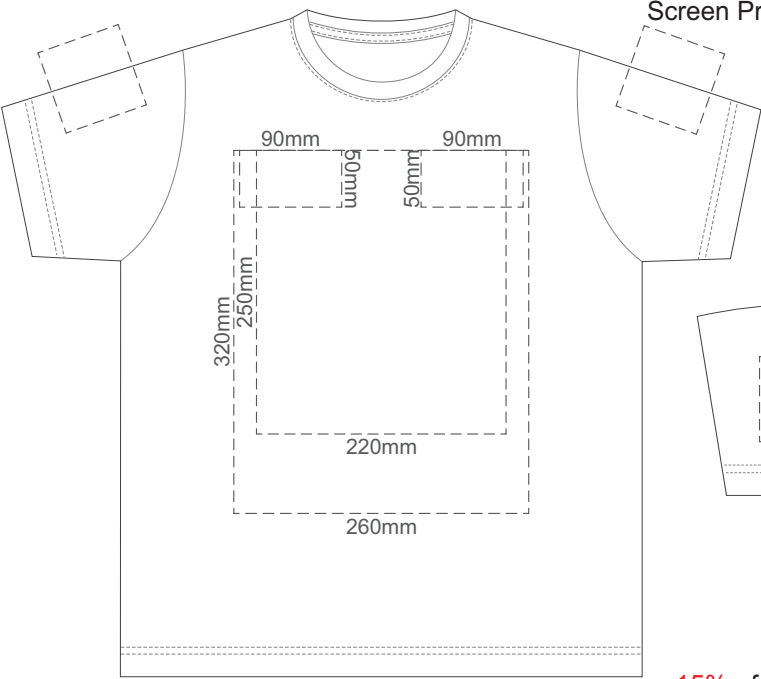

15% of Actual Size
Embroidery

15% of Actual Size
Screen Print (3 col max)

15% of Actual Size
Colourflex Tranfer
Faux Embroidery

15% of Actual Size
Embroidery

15% of Actual Size
Screen Print (3 col max)

FRONT KID'S SIZE 8

BACK KID'S SIZE 8

15% of Actual Size
Colourflex Tranfer
Faux Embroidery

KIDS' SIZE 8 FRONT

KIDS' SIZE 8 BACK

15% of Actual Size
Embroidery

FRONT KID'S SIZE 8

15% of Actual Size
Screen Print (3 col max)

15% of Actual Size
Colourflex Tranfer
Faux Embroidery

15% of Actual Size
Embroidery

15% of Actual Size
Screen Print (3 col max)

FRONT KID'S SIZE 12

BACK KID'S SIZE 12

15% of Actual Size
Colourflex Tranfer
Faux Embroidery

KIDS' SIZE 12 FRONT

KIDS' SIZE 12 BACK

15% of Actual Size
Embroidery

FRONT KID'S SIZE 12