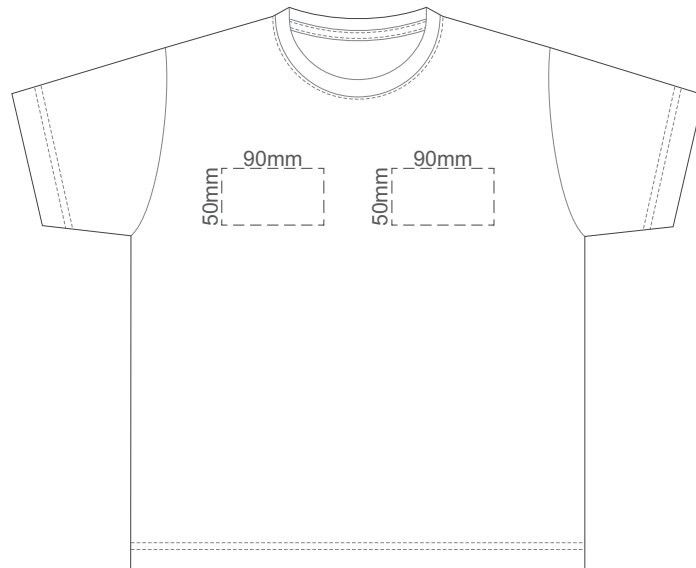

15% of Actual Size
Embroidery

15% of Actual Size
Screen Print (3 col max)

15% of Actual Size
Colourflex Tranfer
Faux Embroidery

15% of Actual Size
Embroidery

15% of Actual Size
Screen Print (3 col max)

FRONT KID'S SIZE 8

BACK KID'S SIZE 8

15% of Actual Size
Colourflex Tranfer
Faux Embroidery

KIDS' SIZE 8 FRONT

KIDS' SIZE 8 BACK

15% of Actual Size
Embroidery

FRONT KID'S SIZE 8

15% of Actual Size
Screen Print (3 col max)

15% of Actual Size
Colourflex Tranfer
Faux Embroidery

15% of Actual Size
Embroidery

15% of Actual Size
Screen Print (3 col max)

FRONT KID'S SIZE 12

BACK KID'S SIZE 12

15% of Actual Size
Colourflex Tranfer
Faux Embroidery

KIDS' SIZE 12 FRONT

KIDS' SIZE 12 BACK

15% of Actual Size
Embroidery

FRONT KID'S SIZE 12