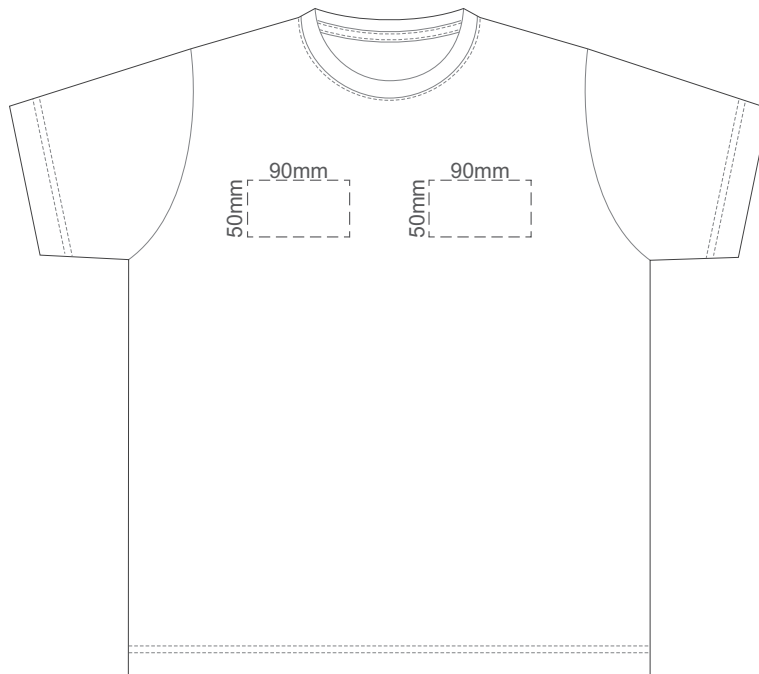

BACK KID'S SIZE 8

15% of Actual Size
Colourflex Tranfer
Faux Embroidery

KIDS' SIZE 8 FRONT

KIDS' SIZE 8 BACK

15% of Actual Size
Embroidery

FRONT KID'S SIZE 8

15% of Actual Size
Screen Print (3 col max)

15% of Actual Size
Colourflex Tranfer
Faux Embroidery

15% of Actual Size
Embroidery

15% of Actual Size
Screen Print (3 col max)

FRONT KID'S SIZE 12

BACK KID'S SIZE 12

15% of Actual Size
Colourflex Tranfer
Faux Embroidery

KIDS' SIZE 12 FRONT

KIDS' SIZE 12 BACK

15% of Actual Size
Embroidery

FRONT KID'S SIZE 12