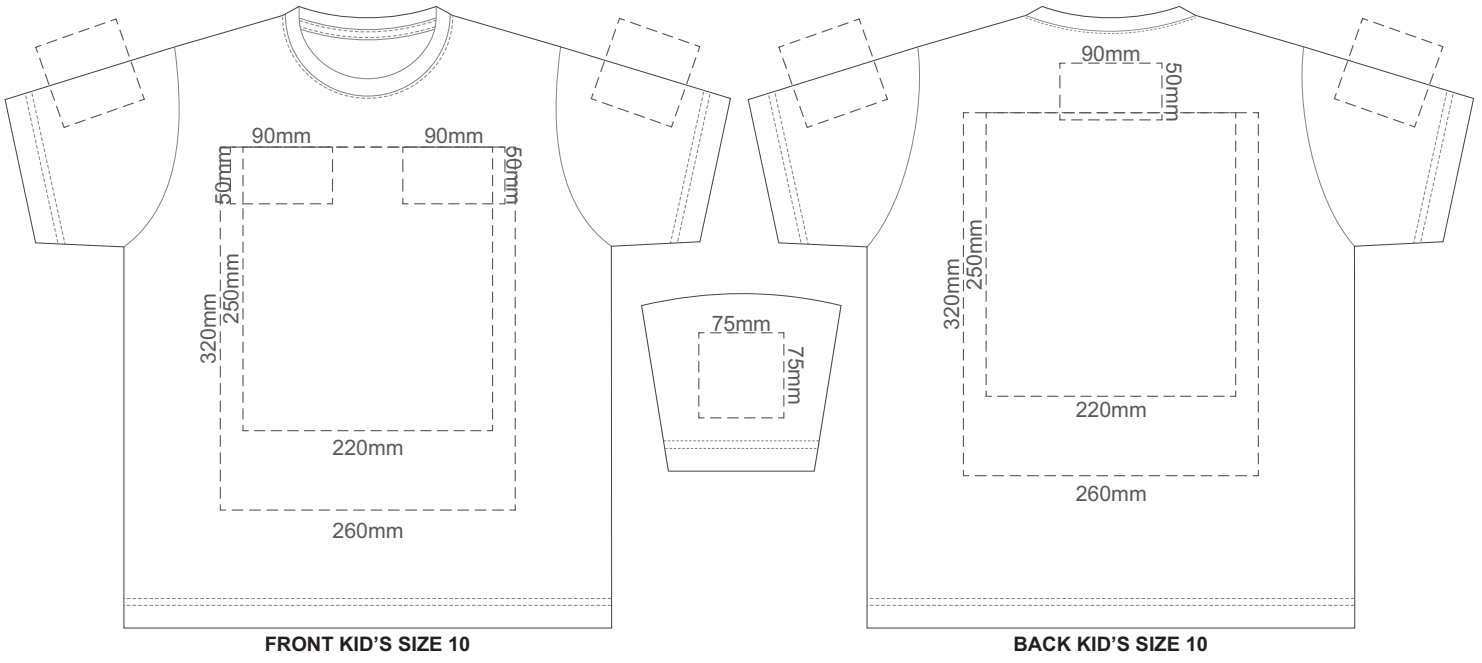

15% of Actual Size
Embroidery

15% of Actual Size
Screen Print (3 col max)

15% of Actual Size
Colourflex Tranfer
Faux Embroidery

15% of Actual Size
Embroidery

15% of Actual Size
Screen Print (3 col max)

FRONT KID'S SIZE 8

BACK KID'S SIZE 8

15% of Actual Size
Colourflex Tranfer
Faux Embroidery

KIDS' SIZE 8 FRONT

KIDS' SIZE 8 BACK

15% of Actual Size
Embroidery

FRONT KID'S SIZE 8

15% of Actual Size
Screen Print (3 col max)

15% of Actual Size
Colourflex Tranfer
Faux Embroidery

15% of Actual Size
Embroidery

15% of Actual Size
Screen Print (3 col max)

FRONT KID'S SIZE 12

BACK KID'S SIZE 12

15% of Actual Size
Colourflex Tranfer
Faux Embroidery

KIDS' SIZE 12 FRONT

KIDS' SIZE 12 BACK

15% of Actual Size
Embroidery

FRONT KID'S SIZE 12