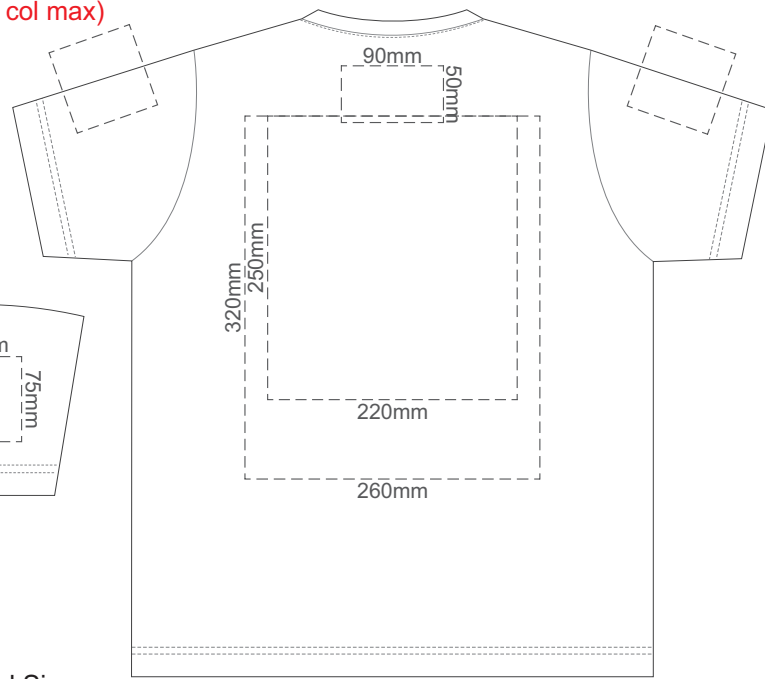

15% of Actual Size
Embroidery

15% of Actual Size
Screen Print (3 col max)

15% of Actual Size
Colourflex Tranfer
Faux Embroidery

15% of Actual Size
Embroidery

15% of Actual Size
Screen Print (3 col max)

FRONT KID'S SIZE 8

BACK KID'S SIZE 8

15% of Actual Size
Colourflex Tranfer
Faux Embroidery

KIDS' SIZE 8 FRONT

KIDS' SIZE 8 BACK

15% of Actual Size
Embroidery

FRONT KID'S SIZE 8

15% of Actual Size
Screen Print (3 col max)

15% of Actual Size
Colourflex Tranfer
Faux Embroidery

15% of Actual Size
Embroidery

15% of Actual Size
Screen Print (3 col max)

FRONT KID'S SIZE 12

BACK KID'S SIZE 12

15% of Actual Size
Colourflex Tranfer
Faux Embroidery

KIDS' SIZE 12 FRONT

KIDS' SIZE 12 BACK

15% of Actual Size
Embroidery

FRONT KID'S SIZE 12