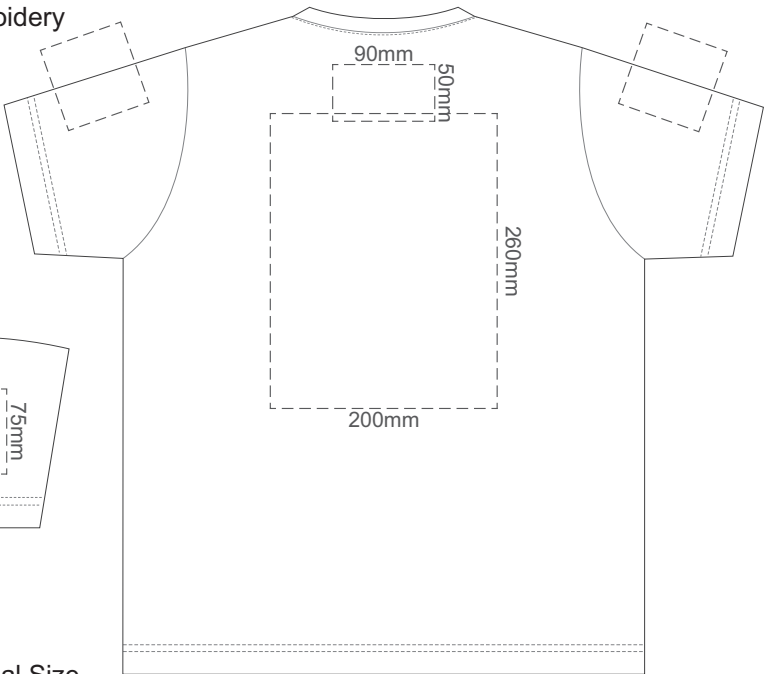

BACK KID'S SIZE 8

15% of Actual Size
Colourflex Tranfer
Faux Embroidery

KIDS' SIZE 8 FRONT

KIDS' SIZE 8 BACK

15% of Actual Size
Embroidery

FRONT KID'S SIZE 8

15% of Actual Size
Screen Print (3 col max)

15% of Actual Size
Colourflex Tranfer
Faux Embroidery

15% of Actual Size
Embroidery

15% of Actual Size
Screen Print (3 col max)

FRONT KID'S SIZE 12

BACK KID'S SIZE 12

15% of Actual Size
Colourflex Tranfer
Faux Embroidery

KIDS' SIZE 12 FRONT

KIDS' SIZE 12 BACK

15% of Actual Size
Embroidery

FRONT KID'S SIZE 12