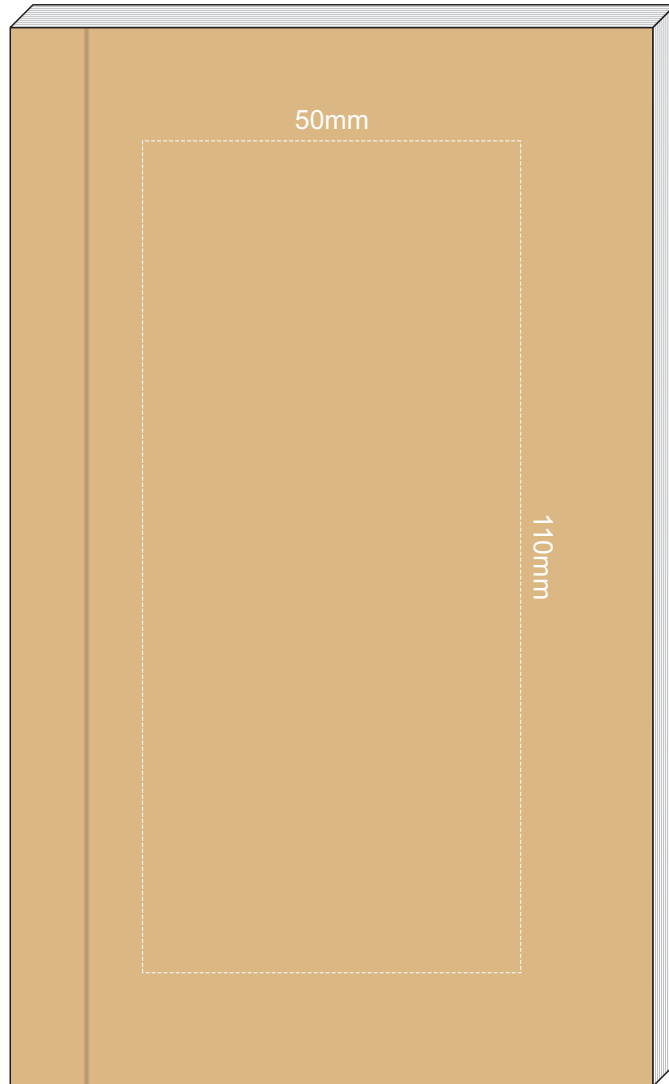

100% of Actual Size
Pad Print

100% of Actual Size
Screen Print (one colour)

100% of Actual Size
Digital Print
(Front and Back Available Print)

Digital Print is only available for natural option
Artwork will be printed directly onto the product via CMYK printing (no white),
colours will not be vibrant due to white ink not being available for this process.