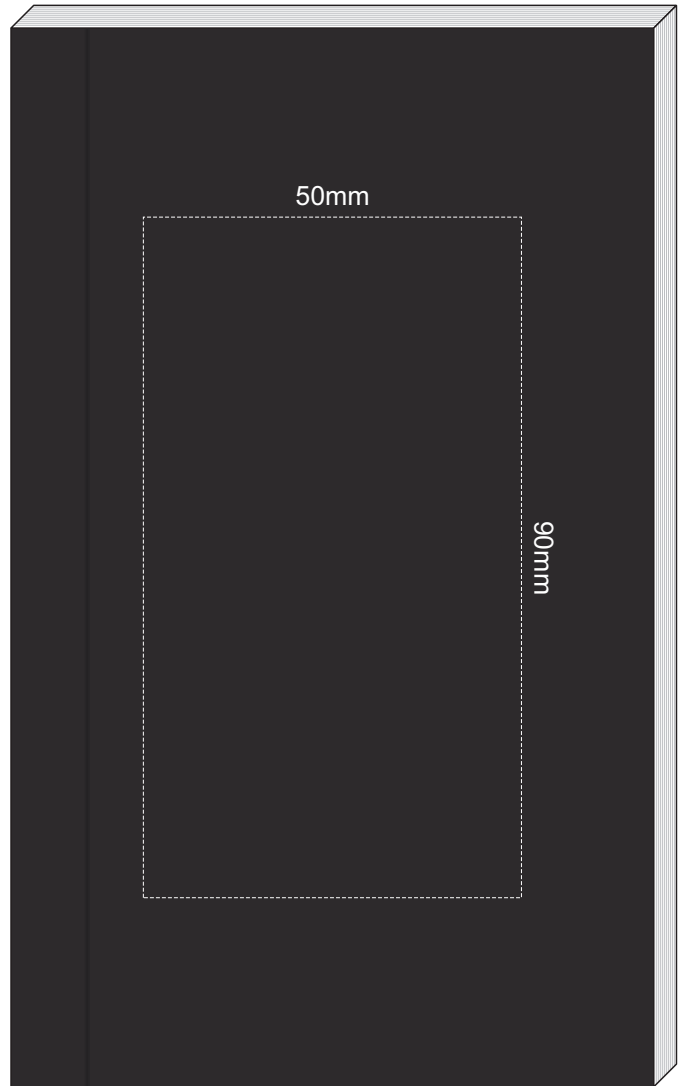

100% of Actual Size
Pad Print

100% of Actual Size
Screen Print (one colour)

100% of Actual Size
Digital Print
(Front and Back Available Print)

Digital Print is only available for natural option
Artwork will be printed directly onto the product via CMYK printing (no white),
colours will not be vibrant due to white ink not being available for this process.