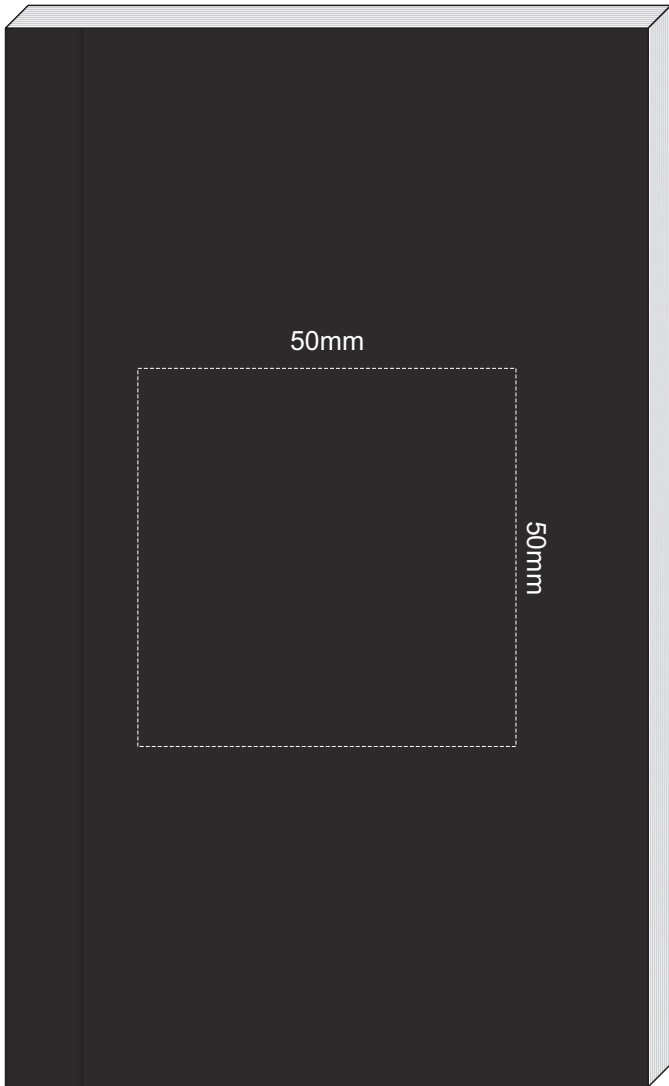

100% of Actual Size
Pad Print

100% of Actual Size
Screen Print (one colour)

100% of Actual Size
Digital Print
(Front and Back Available Print)

Digital Print is only available for natural option
Artwork will be printed directly onto the product via CMYK printing (no white),
colours will not be vibrant due to white ink not being available for this process.