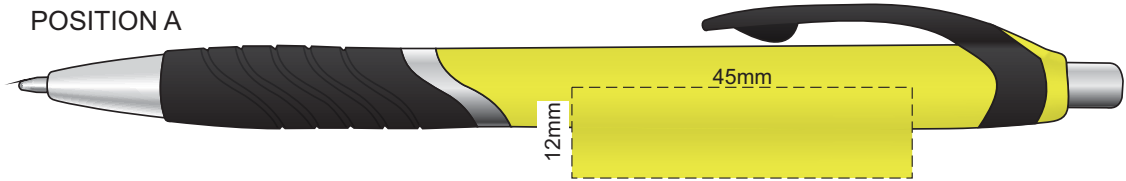

100% of Actual Size
Screen Print
(multi colour loose registration)

100% of Actual Size
Screen Print (one colour)

100% of Actual Size
Pad Print

100% of Actual Size
Direct Digital

100% of Actual Size
Pad Print (one side only)

100% of Actual Size
Digital Print
(one side only)

Digital Print is only available for natural option
Artwork will be printed directly onto the product via CMYK printing (no white),
colours will not be vibrant due to white ink not being available for this process.