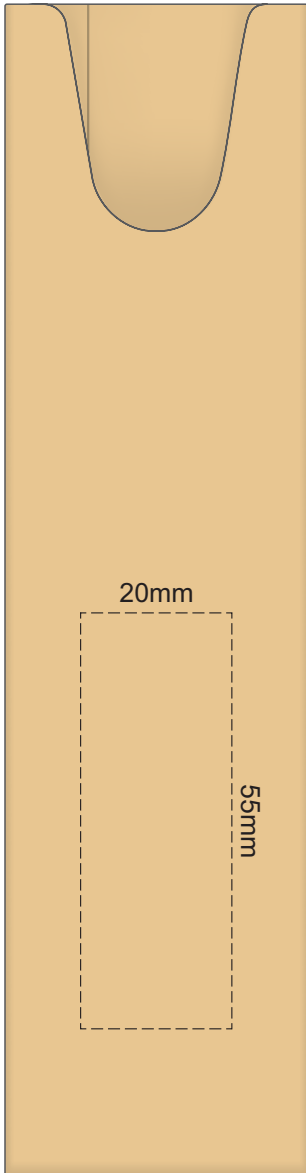

100% of Actual Size
Screen Print
(multi colour loose registration)

100% of Actual Size
Screen Print (one colour)

100% of Actual Size
Pad Print

100% of Actual Size
Direct Digital

100% of Actual Size
Pad Print (one side only)

100% of Actual Size
Digital Print
(one side only)

Digital Print is only available for natural option
Artwork will be printed directly onto the product via CMYK printing (no white),
colours will not be vibrant due to white ink not being available for this process.