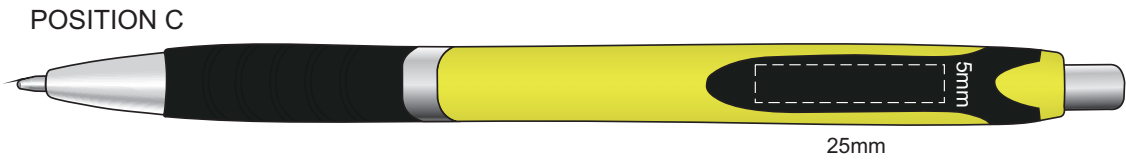

100% of Actual Size
Screen Print
(multi colour loose registration)

100% of Actual Size
Screen Print (one colour)

100% of Actual Size
Pad Print

100% of Actual Size
Direct Digital

100% of Actual Size
Pad Print (one side only)

100% of Actual Size
Digital Print
(one side only)

Digital Print is only available for natural option
Artwork will be printed directly onto the product via CMYK printing (no white),
colours will not be vibrant due to white ink not being available for this process.