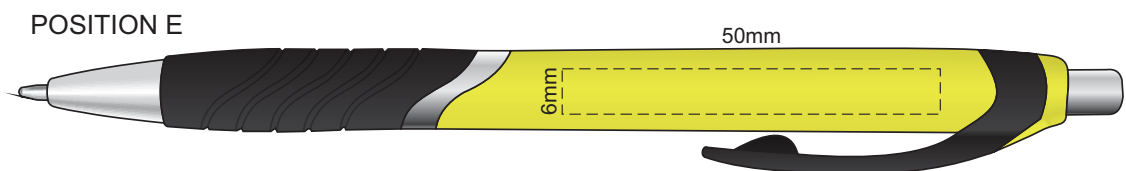

100% of Actual Size
Screen Print
(multi colour loose registration)

100% of Actual Size
Screen Print (one colour)

100% of Actual Size
Pad Print

100% of Actual Size
Direct Digital

100% of Actual Size
Pad Print (one side only)

100% of Actual Size
Digital Print
(one side only)

Digital Print is only available for natural option
Artwork will be printed directly onto the product via CMYK printing (no white),
colours will not be vibrant due to white ink not being available for this process.