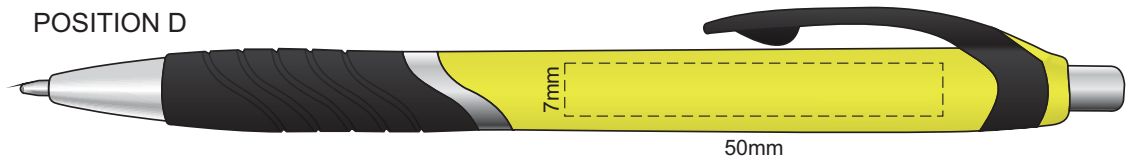

100% of Actual Size
Screen Print
(multi colour loose registration)

100% of Actual Size
Screen Print (one colour)

100% of Actual Size
Pad Print

100% of Actual Size
Direct Digital

100% of Actual Size
Pad Print (one side only)

100% of Actual Size
Digital Print
(one side only)

Digital Print is only available for natural option
Artwork will be printed directly onto the product via CMYK printing (no white),
colours will not be vibrant due to white ink not being available for this process.