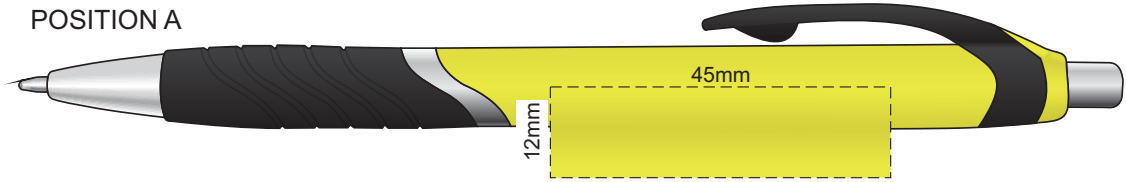

100% of Actual Size
Screen Print
(multi colour loose registration)

100% of Actual Size
Screen Print (one colour)

100% of Actual Size
Pad Print

100% of Actual Size
Direct Digital

100% of Actual Size
Pad Print (one side only)

100% of Actual Size
Digital Print
(one side only)

Digital Print is only available for natural option
Artwork will be printed directly onto the product via CMYK printing (no white),
colours will not be vibrant due to white ink not being available for this process.