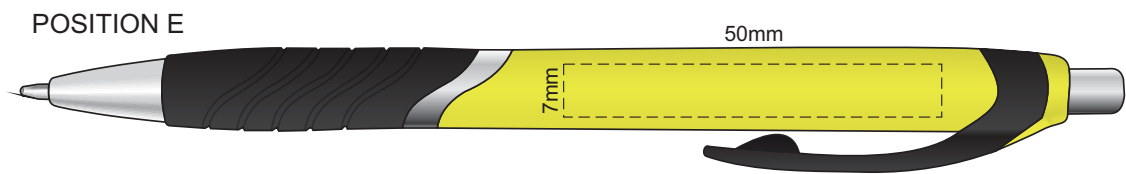

100% of Actual Size
Screen Print
(multi colour loose registration)

100% of Actual Size
Screen Print (one colour)

100% of Actual Size
Pad Print

100% of Actual Size
Direct Digital

100% of Actual Size
Pad Print (one side only)

100% of Actual Size
Digital Print
(one side only)

Digital Print is only available for natural option
Artwork will be printed directly onto the product via CMYK printing (no white),
colours will not be vibrant due to white ink not being available for this process.