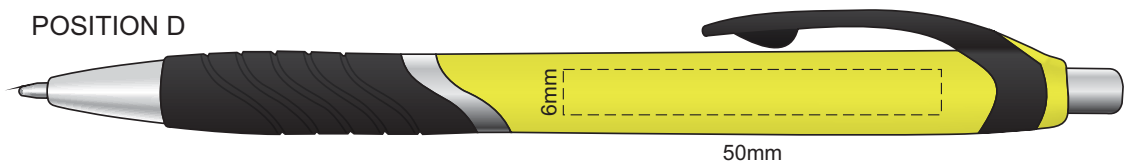

100% of Actual Size
Screen Print
(multi colour loose registration)

100% of Actual Size
Screen Print (one colour)

100% of Actual Size
Pad Print

100% of Actual Size
Direct Digital

100% of Actual Size
Pad Print (one side only)

100% of Actual Size
Digital Print
(one side only)

Digital Print is only available for natural option
Artwork will be printed directly onto the product via CMYK printing (no white),
colours will not be vibrant due to white ink not being available for this process.