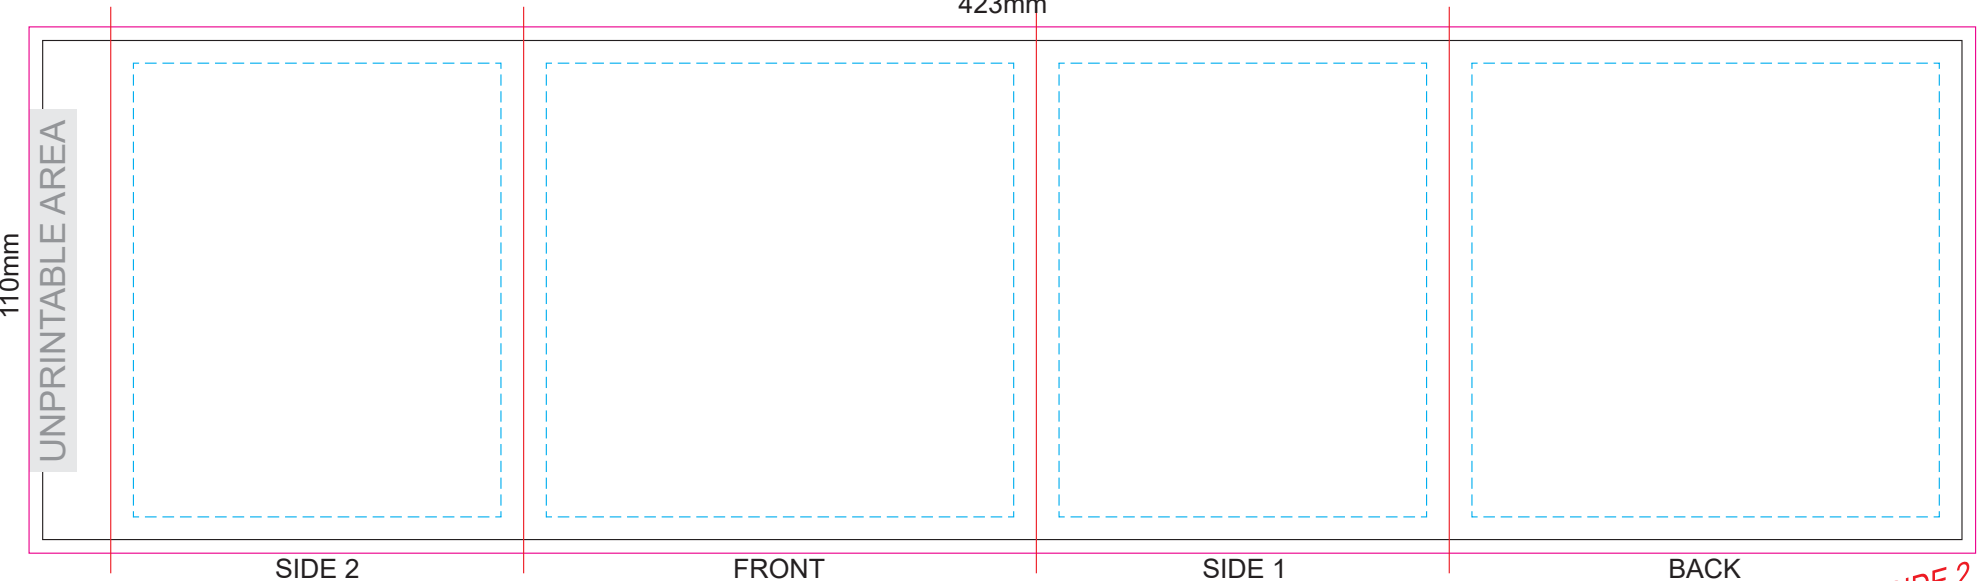

The Roma mug is slightly conical. Any horizontal lines in art may appear curved, vertical lines may appear on a slight angle.

Blue Line = The SIGNIFICANT PRINT AREA

(Keep all critical images & text within this box)

Black Line = Maximum print area

Red Line = Exact opposites of the product

(centre artwork to the red line)

QUALITY OF CERAMICS

Due to the inherent properties of ceramic ware produced by foreign manufacturers, there may be small imperfections or irregularities which should not be perceived as defective. Variations in materials firing temperatures and colour pigment may result in glaze and imprint colour variations. These variations are considered acceptable.

GIFT BOX SLEEVE

60% of Actual Size
Digital Label
423mm

SIDE 2

FRONT

SIDE 1

BACK

Blue Line = The SIGNIFICANT PRINT AREA
(Keep all critical images & text within this box)

Black Line = Maximum print area

Pink Line = Bleed off to here

Red Line = Fold Line