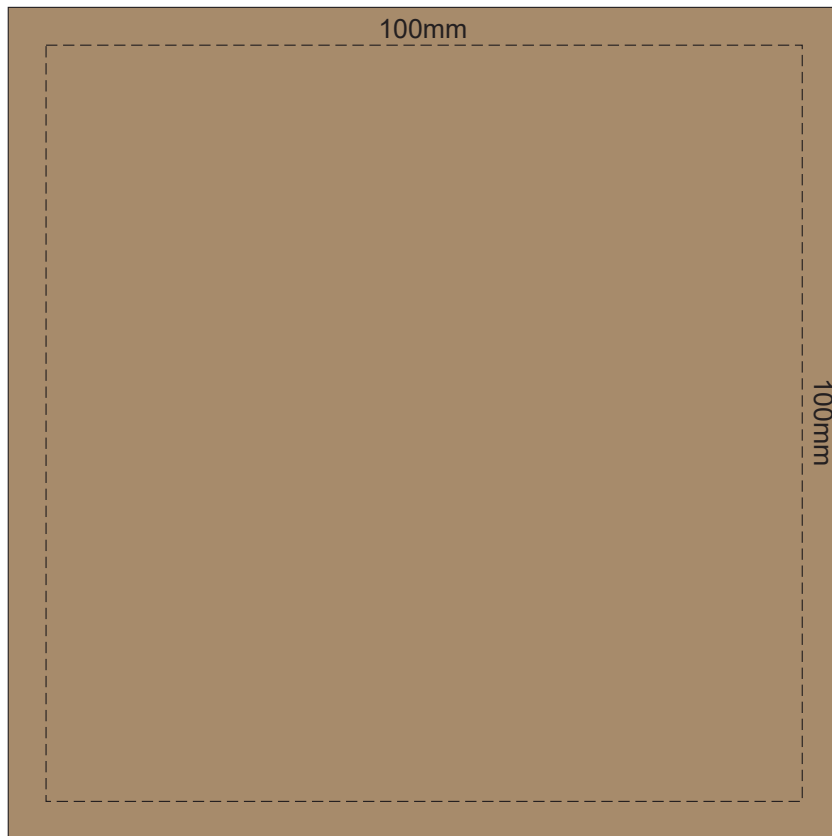

100% of Actual Size
Digital Packaging Print

GIFT BOX
FRONT

Artwork will be printed directly onto the product via CMYK printing (no white), colours will not be vibrant due to white ink not being available for this process.