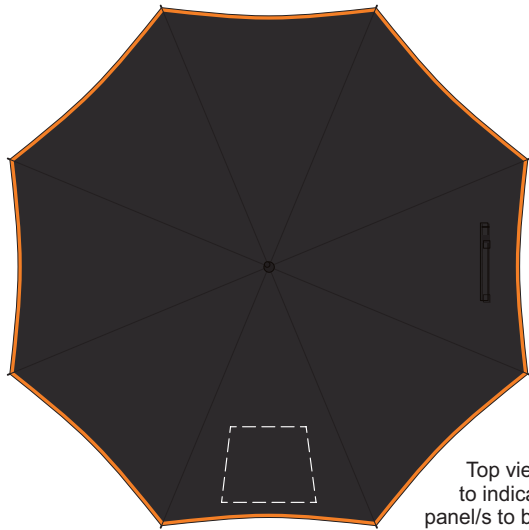

20% of Actual Size
Screen Print
(One Colour Only)
Colourflex Transfer

Top view at 5%
to indicate which
panel/s to be decorated.

All panels are printable except for the panel with tie.