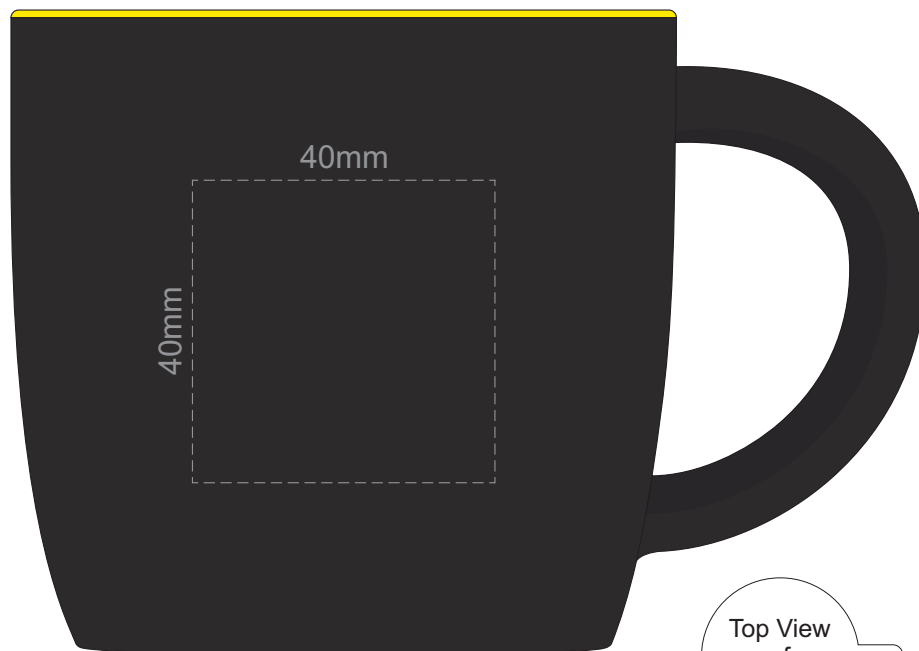

100% of Actual Size
Pad Print

Top View
of
Print Area

100% of Actual Size
Digital Packaging Print

GIFT BOX
FRONT

Artwork will be printed directly onto the product via CMYK printing (no white), colours will not be vibrant due to white ink not being available for this process.