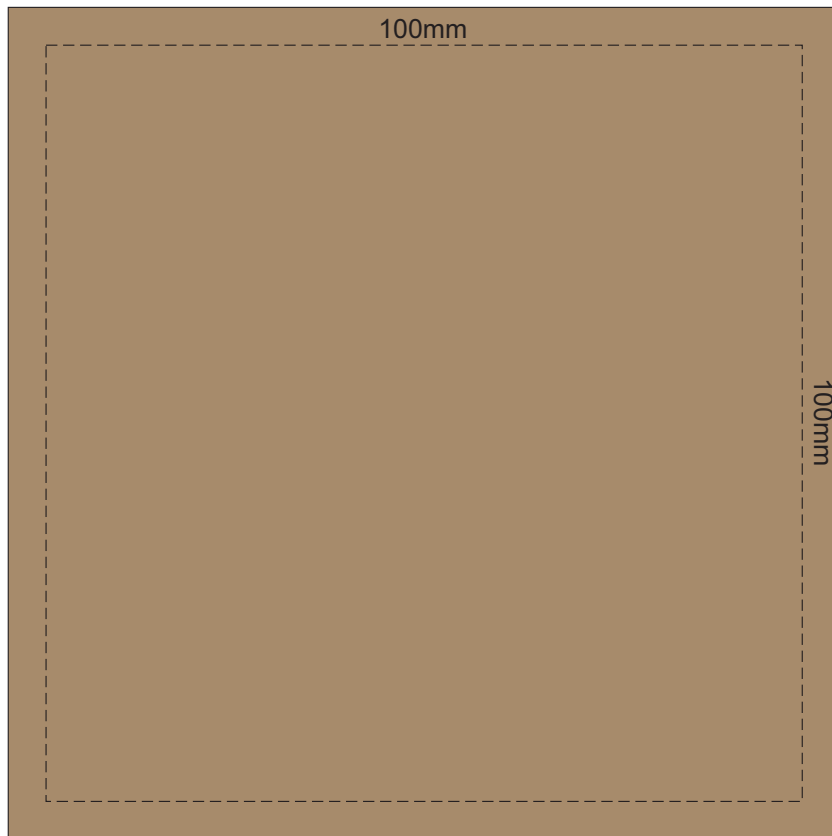

100% of Actual Size
Pad Print

Top View
of
Print Area

100% of Actual Size
Digital Packaging Print

GIFT BOX
FRONT

Artwork will be printed directly onto the product via CMYK printing (no white), colours will not be vibrant due to white ink not being available for this process.