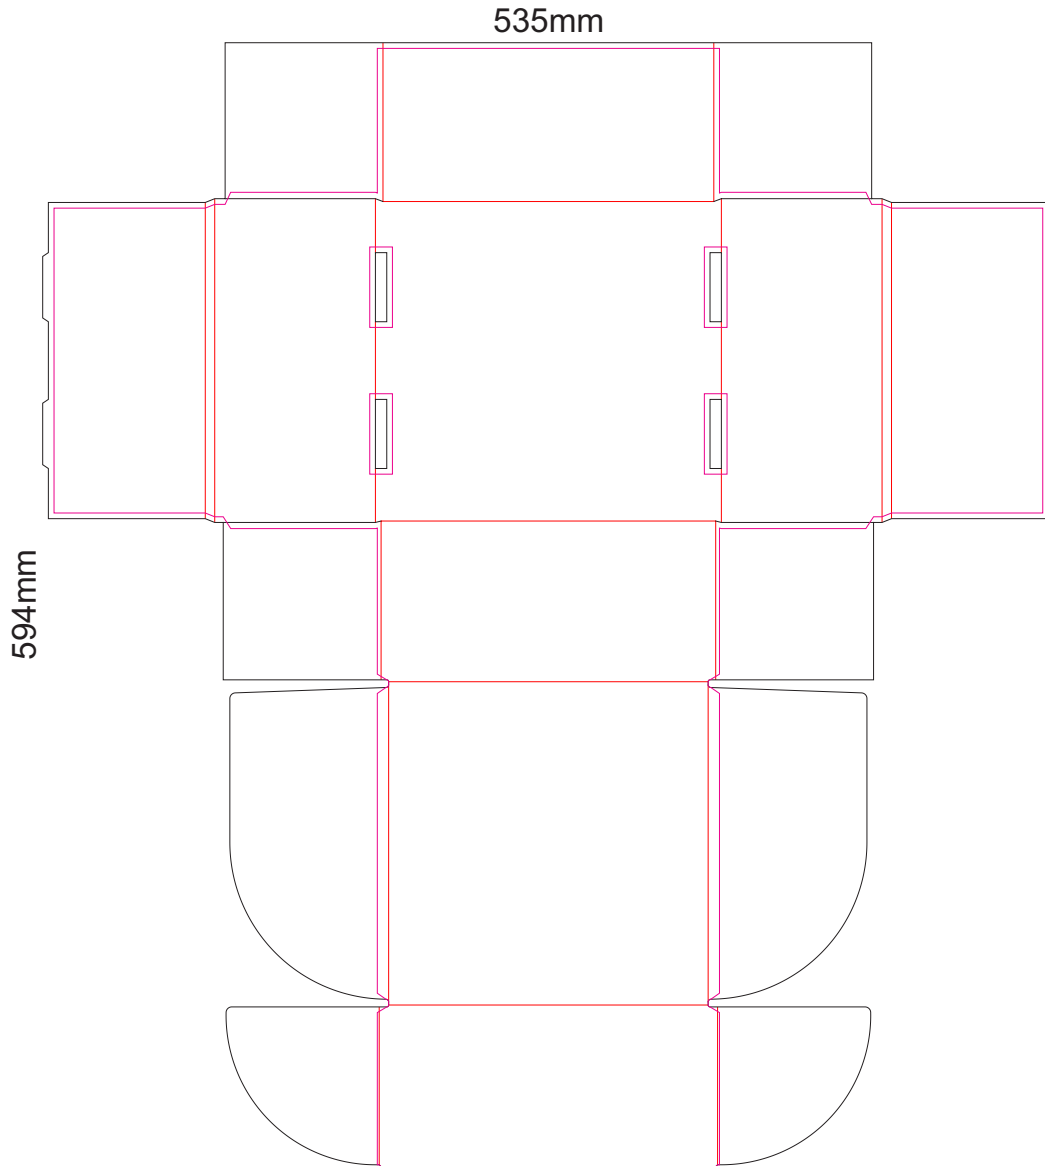

25% of Actual Size  
Digital Packaging Print

Digital Packaging Print is only available on white and natural products because it is a CMYK print, **no white print** is available. The material of this item is an uncoated print media, this means the ink will absorb into the material and the print will inherit the matt finish of the material creating a more natural vintage look with lower colour intensity.

**SIDE 1 - OUTSIDE**  
Black Lines - Cut Marks or Edges  
Red Line - Fold Marks  
Pink Line = Bleed off to here  
There will be no bleed on the leading edge

25% of Actual Size  
Digital Packaging Print

**SIDE 2 - INSIDE**  
Black Lines - Cut Marks or Edges  
Red Line - Fold Marks  
Pink Line = Bleed off to here  
There will be no bleed on the leading edge