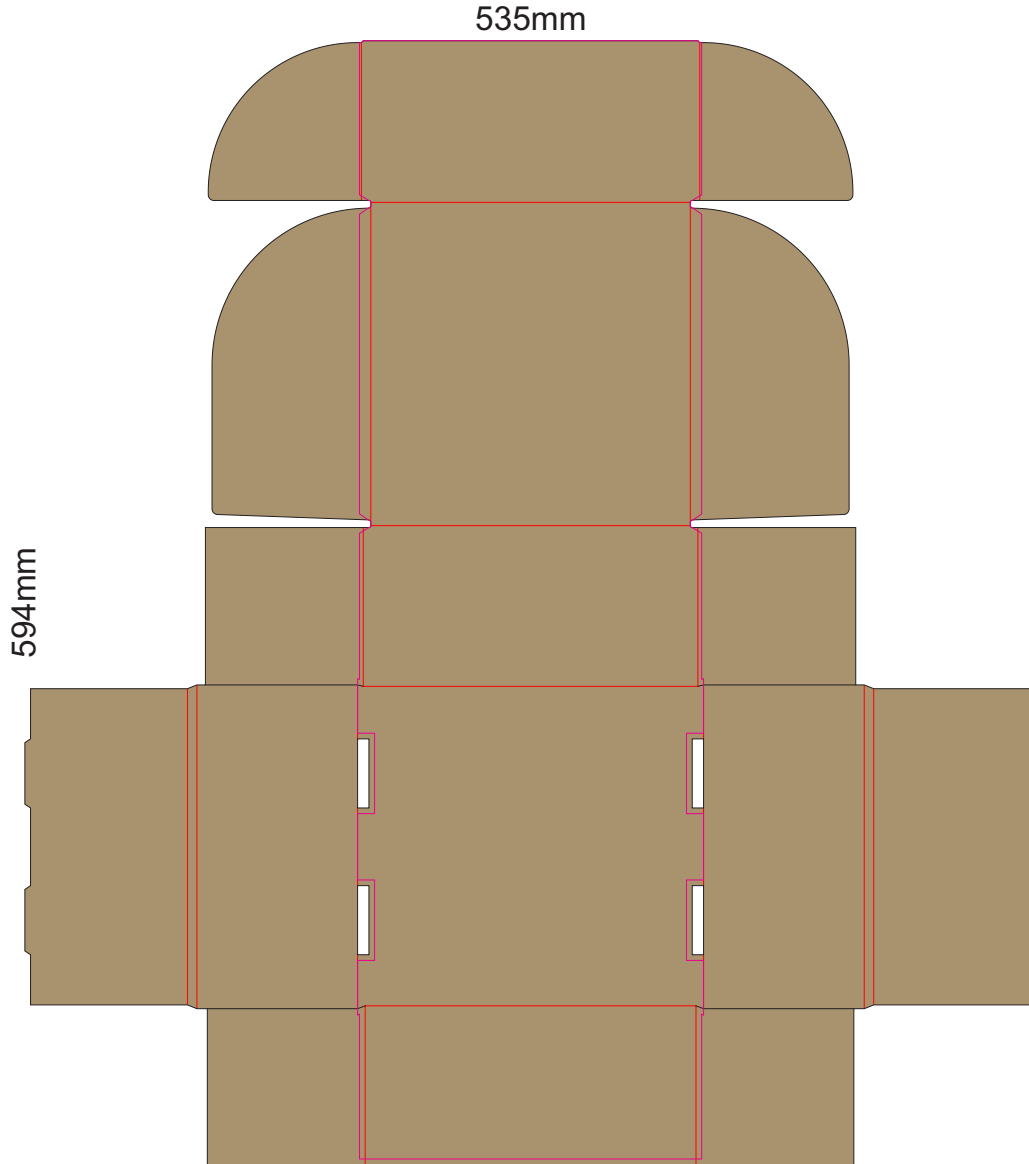

25% of Actual Size  
Digital Packaging Print

Digital Packaging Print is only available on white and natural products because it is a CMYK print, **no white print** is available. The material of this item is an uncoated print media, this means the ink will absorb into the material and the print will inherit the matt finish of the material creating a more natural vintage look with lower colour intensity.

**SIDE 1 - OUTSIDE**  
Black Lines - Cut Marks or Edges  
Red Line - Fold Marks  
Pink Line = Bleed off to here  
There will be no bleed on the leading edge

25% of Actual Size  
Digital Packaging Print

**SIDE 2 - INSIDE**  
Black Lines - Cut Marks or Edges  
Red Line - Fold Marks  
Pink Line = Bleed off to here  
There will be no bleed on the leading edge