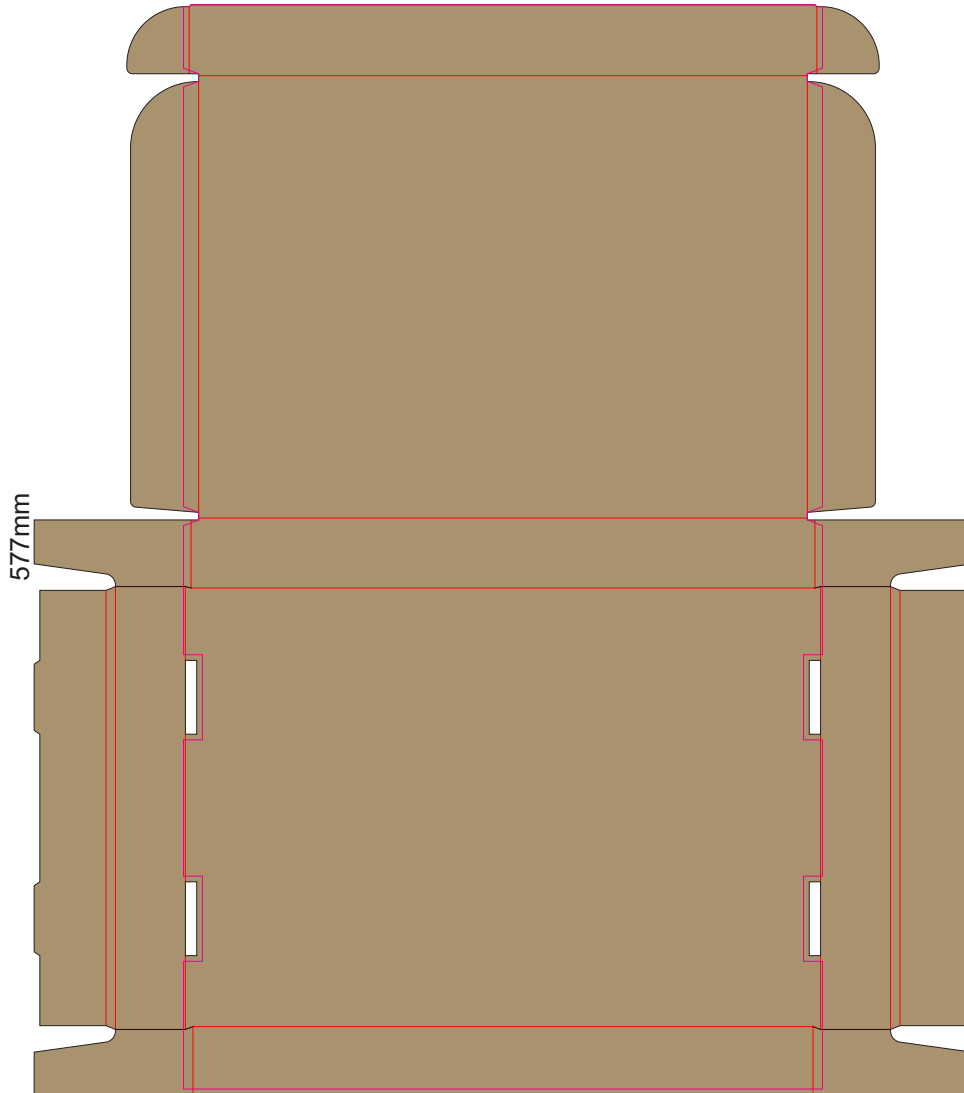

25% of Actual Size
Digital Packaging Print

496mm

Digital Packaging Print is only available on white and natural products because it is a CMYK print, **no white print** is available. The material of this item is an uncoated print media, this means the ink will absorb into the material and the print will inherit the matt finish of the material creating a more natural vintage look with lower colour intensity.

SIDE 1 - OUTSIDE

Black Lines - Cut Marks or Edges

Red Line - Fold Marks

Pink Line = Bleed off to here

There will be no bleed on the leading edge

25% of Actual Size
Digital Packaging Print

496mm

Digital Packaging Print is only available on white and natural products because it is a CMYK print, **no white print** is available. The material of this item is an uncoated print media, this means the ink will absorb into the material and the print will inherit the matt finish of the material creating a more natural vintage look with lower colour intensity.

SIDE 2 - INSIDE

Black Lines - Cut Marks or Edges

Red Line - Fold Marks

Pink Line = Bleed off to here

There will be no bleed on the leading edge