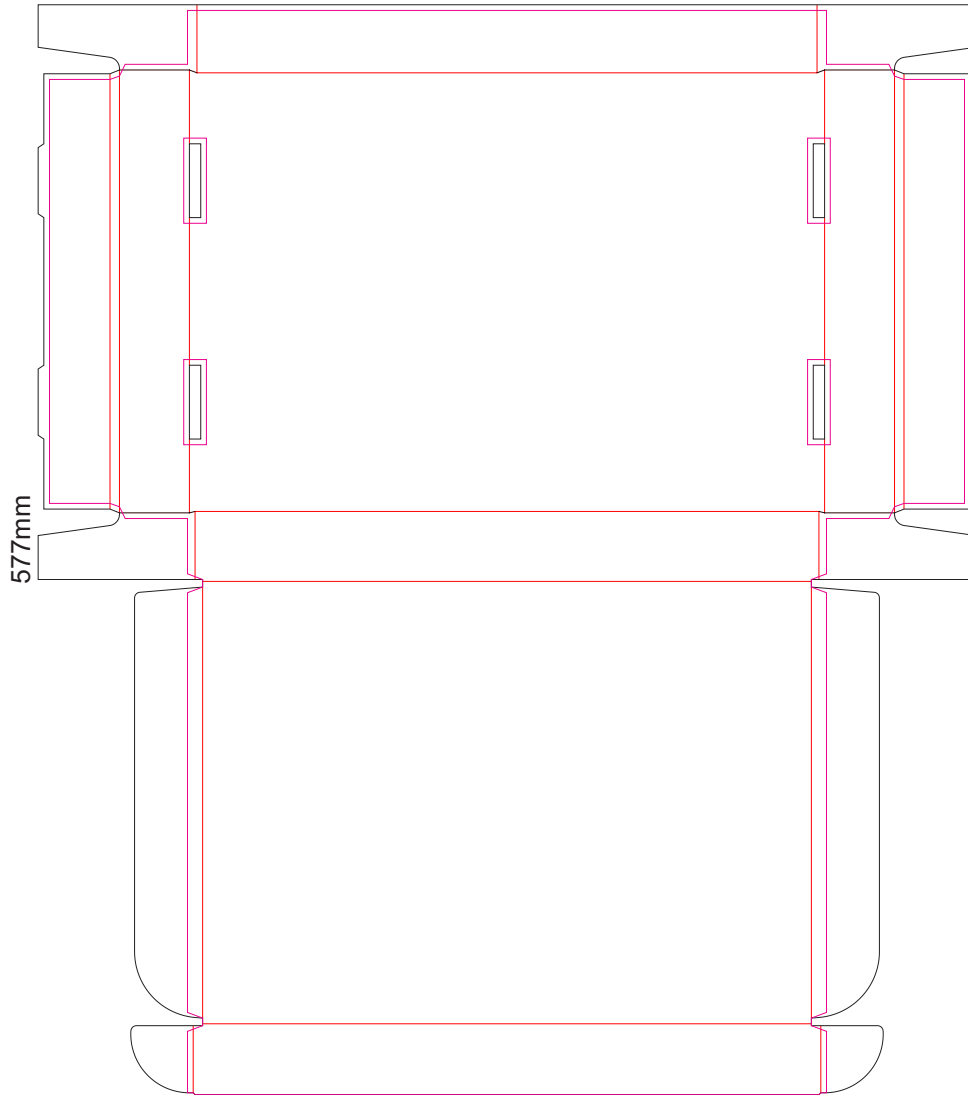

25% of Actual Size
Digital Packaging Print

496mm

Digital Packaging Print is only available on white and natural products because it is a CMYK print, **no white print** is available. The material of this item is an uncoated print media, this means the ink will absorb into the material and the print will inherit the matt finish of the material creating a more natural vintage look with lower colour intensity.

SIDE 1 - OUTSIDE

Black Lines - Cut Marks or Edges

Red Line - Fold Marks

Pink Line = Bleed off to here

There will be no bleed on the leading edge

25% of Actual Size
Digital Packaging Print

496mm

Digital Packaging Print is only available on white and natural products because it is a CMYK print, **no white print** is available. The material of this item is an uncoated print media, this means the ink will absorb into the material and the print will inherit the matt finish of the material creating a more natural vintage look with lower colour intensity.

SIDE 2 - INSIDE

Black Lines - Cut Marks or Edges

Red Line - Fold Marks

Pink Line = Bleed off to here

There will be no bleed on the leading edge