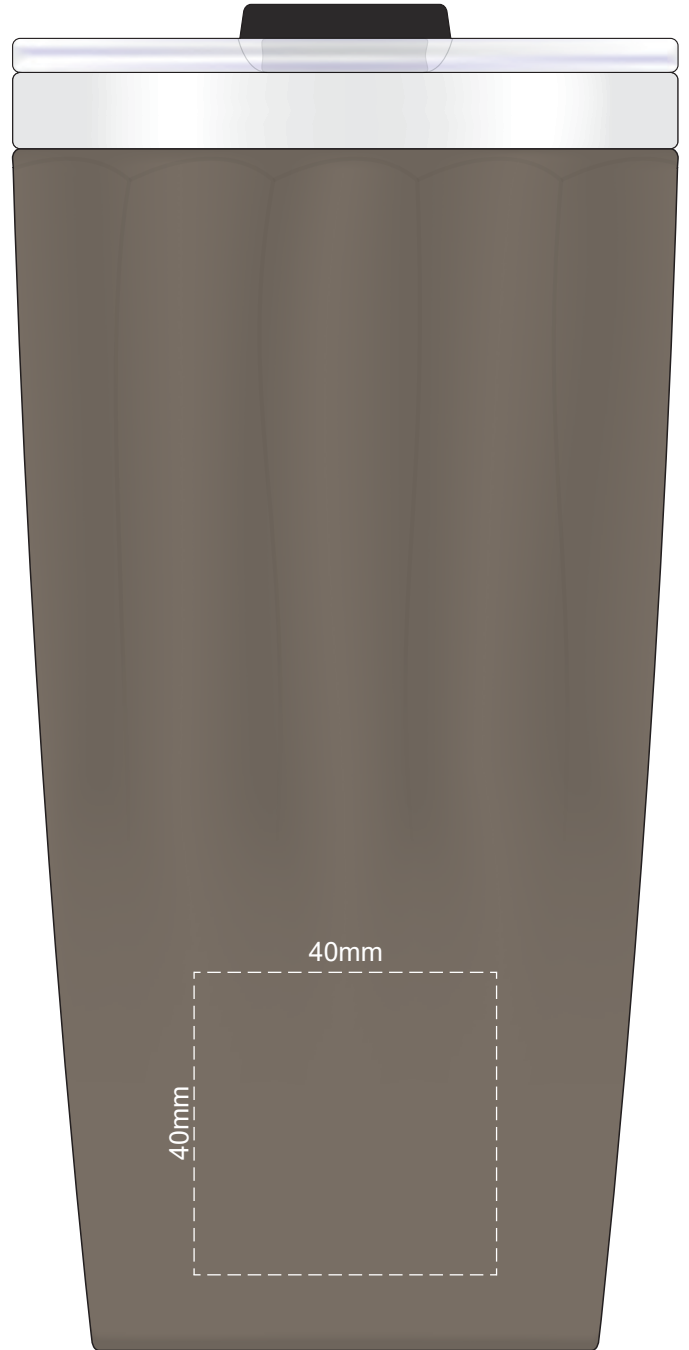

SIDE 1

100% of Actual Size
Pad Print
Laser Engraving

SIDE 2

 Shiny Stainless Steel Finish