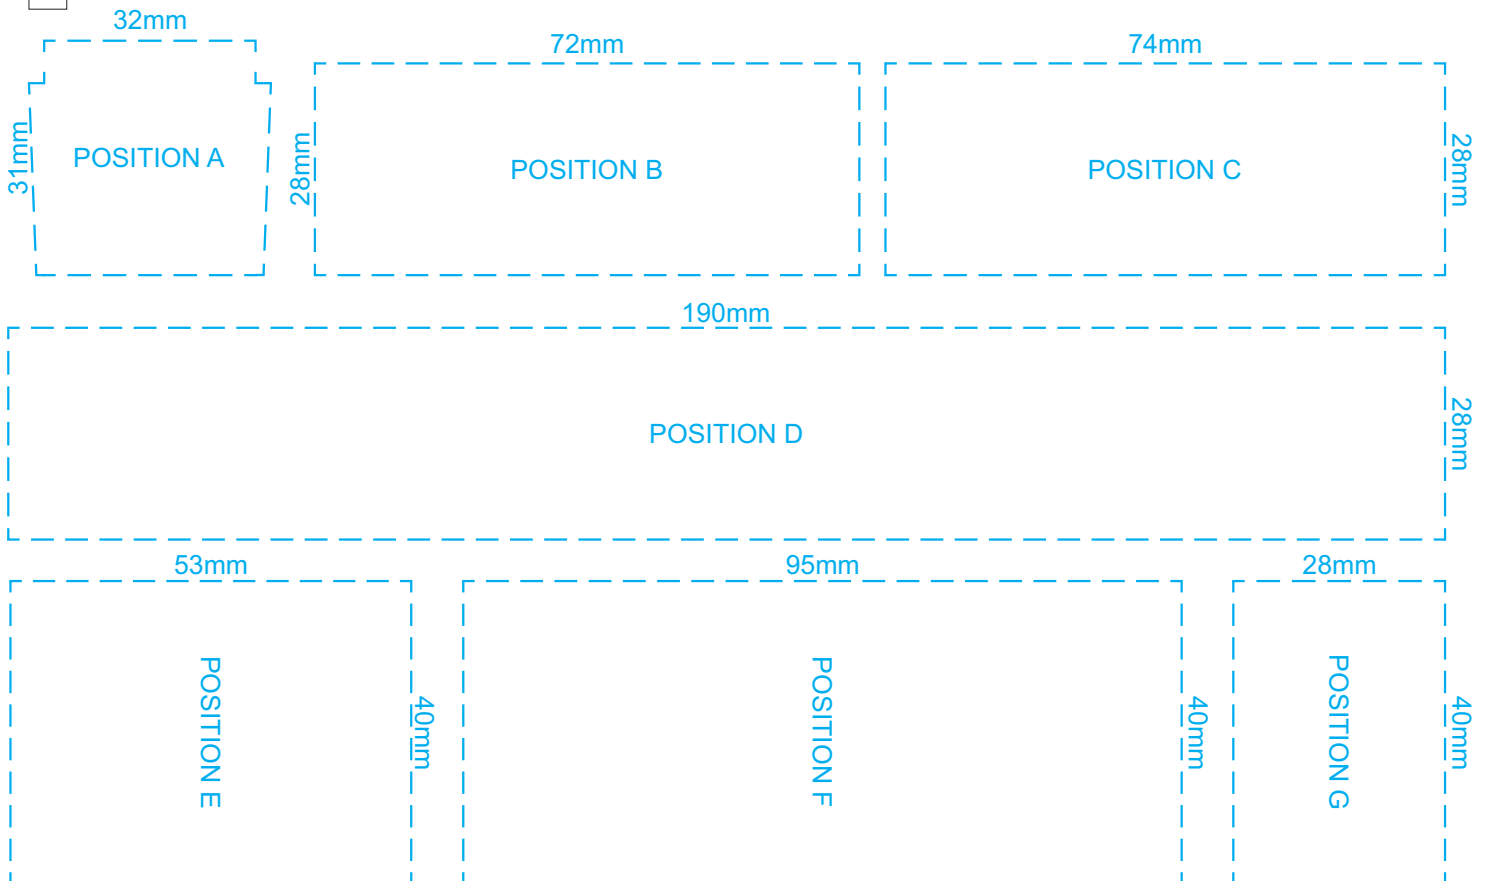

50% of Actual Size  
Direct Digital

Up to a 2mm tolerance is expected for alignment of the printed artwork against the engraved lines. Slight inconsistencies are to be considered acceptable if the artwork is printed over an engraved line.

Blue Line = Safe area for Arwork

100% of Actual Artwork Print Area

Customisable Colour Groups

**BRANDING SPECIFICATION - Bus Wooden Model - 126726**

Each colour group can be customised to any single colour. Please provide CMYK / PMS values (close matched) for each colour group or specify if solid colour fill is not required. The product is provided flat packed in a cardboard sleeve with assembly instructions.

50% of Actual Size  
Screen Print (One Colour)

Up to a 2mm tolerance is expected for alignment of the printed artwork against the engraved lines. Slight inconsistencies are to be considered acceptable if the artwork is printed over an engraved line.

50% of Actual Size  
Laser Engraving

This product is a natural material, please allow for variances in grain pattern and engraving colour.  
Up to a 2mm tolerance is expected for alignment of the printed artwork against the engraved lines.  
Slight inconsistencies are to be considered acceptable if the artwork is printed over an engraved line.