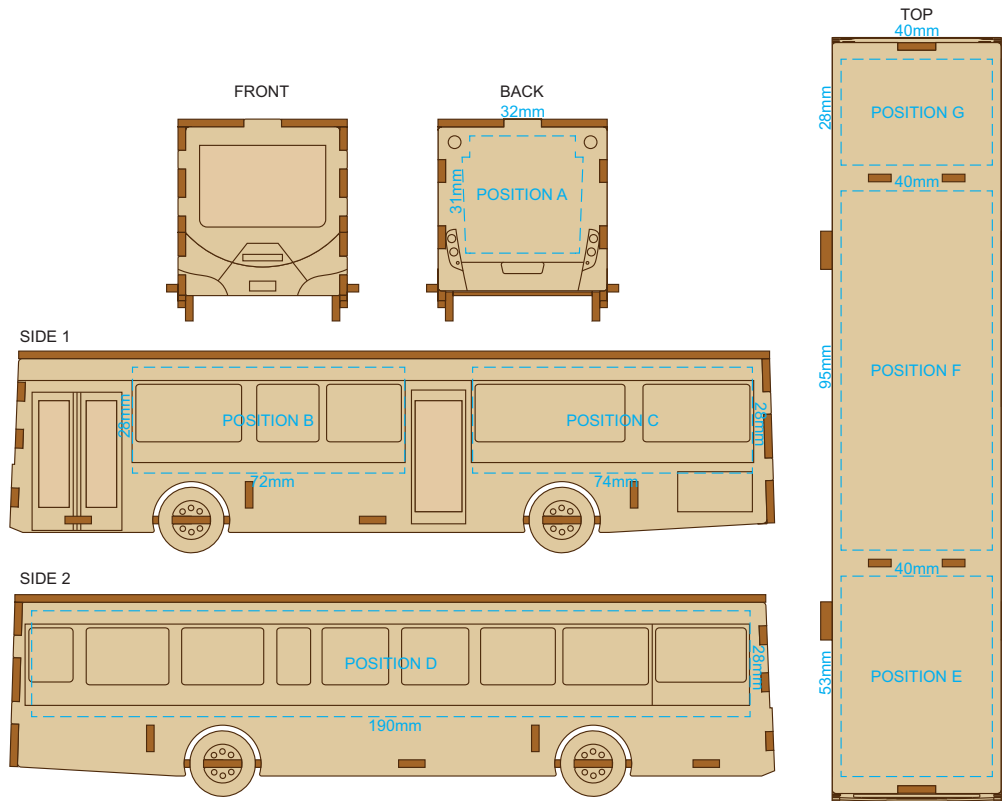

Blue Line = Safe area for Arwork

100% of Actual Artwork Print Area

Customisable Colour Groups

**BRANDING SPECIFICATION - Bus Wooden Model - 126726**

Each colour group can be customised to any single colour. Please provide CMYK / PMS values (close matched) for each colour group or specify if solid colour fill is not required. The product is provided flat packed in a cardboard sleeve with assembly instructions.

50% of Actual Size  
Screen Print (One Colour)

Up to a 2mm tolerance is expected for alignment of the printed artwork against the engraved lines. Slight inconsistencies are to be considered acceptable if the artwork is printed over an engraved line.

Blue Line = Safe area for Artwork

100% of Actual Artwork Print Area

**BRANDING SPECIFICATION - Bus Wooden Model - 126726**

This product is made from natural wood, therefore some slight colour variation are considered acceptable. The product is provided flat packed in a cardboard sleeve with assembly instructions.