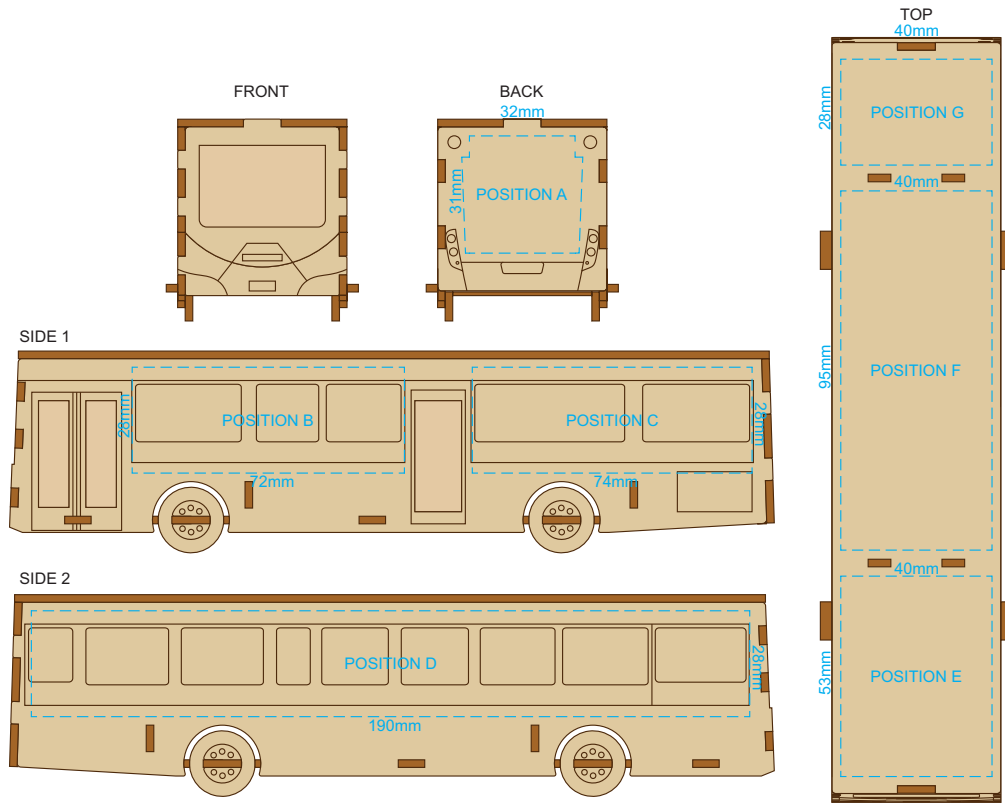

Blue Line = Safe area for Artwork

100% of Actual Artwork Print Area

**BRANDING SPECIFICATION - Bus Wooden Model - 126726**

This product is made from natural wood, therefore some slight colour variation are considered acceptable. The product is provided flat packed in a cardboard sleeve with assembly instructions.

50% of Actual Size  
Laser Engraving

This product is a natural material, please allow for variances in grain pattern and engraving colour.  
Up to a 2mm tolerance is expected for alignment of the printed artwork against the engraved lines.  
Slight inconsistencies are to be considered acceptable if the artwork is printed over an engraved line.