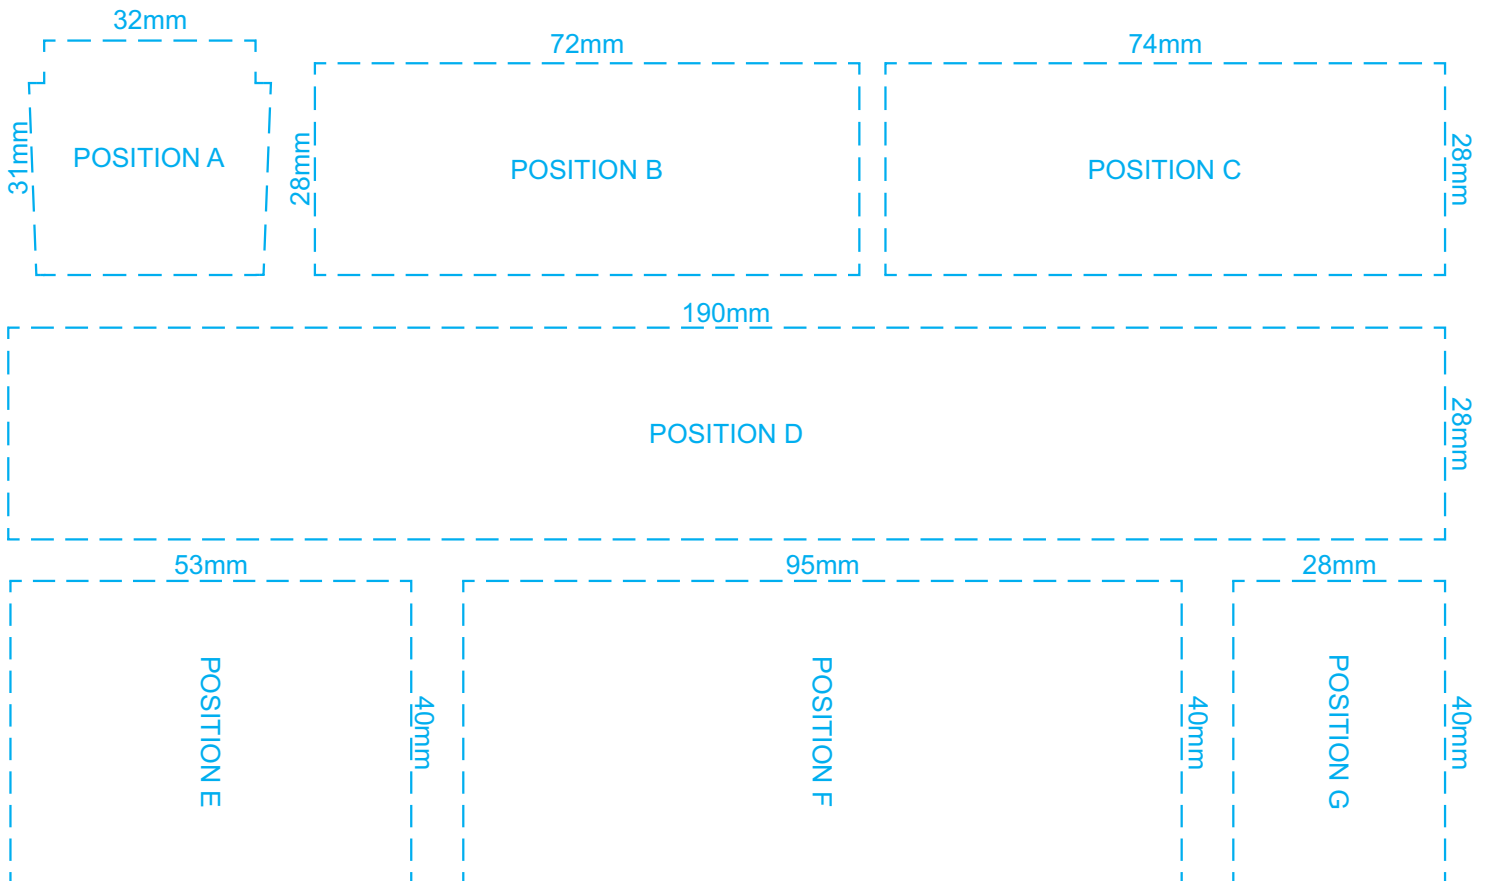

50% of Actual Size  
Direct Digital

Up to a 2mm tolerance is expected for alignment of the printed artwork against the engraved lines. Slight inconsistencies are to be considered acceptable if the artwork is printed over an engraved line.

50% of Actual Size  
Screen Print (One Colour)

Up to a 2mm tolerance is expected for alignment of the printed artwork against the engraved lines. Slight inconsistencies are to be considered acceptable if the artwork is printed over an engraved line.

50% of Actual Size  
Laser Engraving

This product is a natural material, please allow for variances in grain pattern and engraving colour.  
Up to a 2mm tolerance is expected for alignment of the printed artwork against the engraved lines.  
Slight inconsistencies are to be considered acceptable if the artwork is printed over an engraved line.

Blue Line = Safe area for Arwork

 Laser engraves to a natural etch

100% of Actual Artwork Print Area

**BRANDING SPECIFICATION - Bus Wooden Model - 126726**

This product is made from natural wood, therefore some slight colour variation are considered acceptable.  
The product is provided flat packed in a cardboard sleeve with assembly instructions.