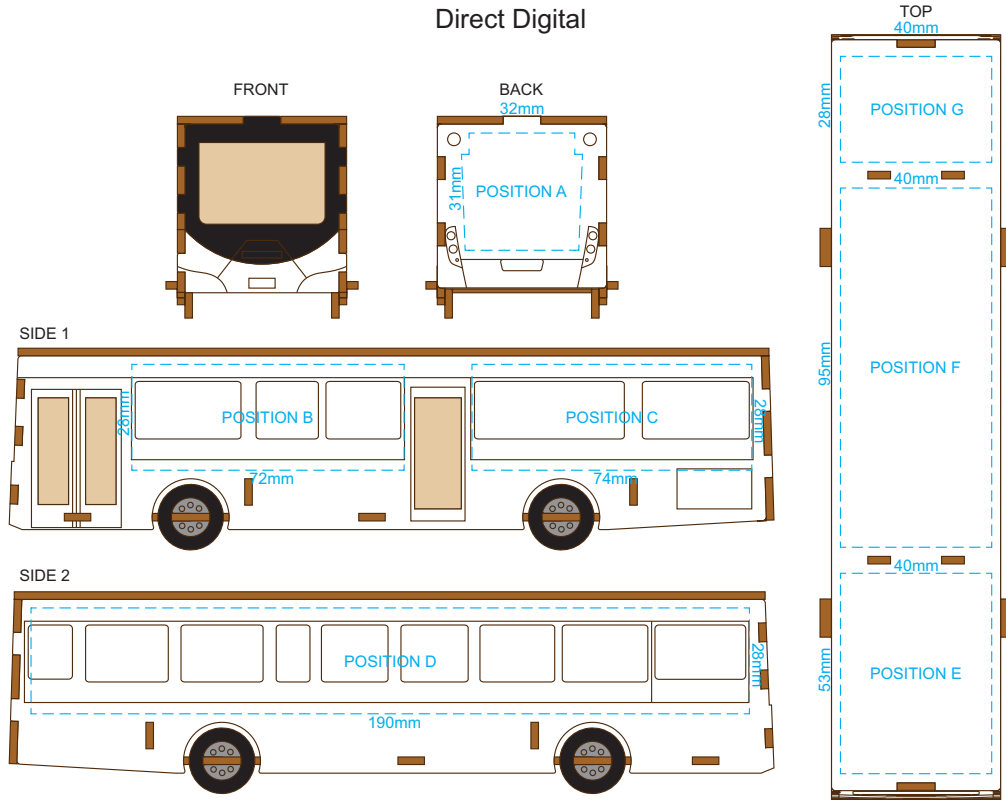

50% of Actual Size  
Direct Digital

Up to a 2mm tolerance is expected for alignment of the printed artwork against the engraved lines. Slight inconsistencies are to be considered acceptable if the artwork is printed over an engraved line.

Blue Line = Safe area for Arwork

100% of Actual Artwork Print Area

Customisable Colour Groups

**BRANDING SPECIFICATION - Bus Wooden Model - 126726**

Each colour group can be customised to any single colour. Please provide CMYK / PMS values (close matched) for each colour group or specify if solid colour fill is not required. The product is provided flat packed in a cardboard sleeve with assembly instructions.

50% of Actual Size  
Screen Print (One Colour)

Up to a 2mm tolerance is expected for alignment of the printed artwork against the engraved lines. Slight inconsistencies are to be considered acceptable if the artwork is printed over an engraved line.

Blue Line = Safe area for Artwork

100% of Actual Artwork Print Area

**BRANDING SPECIFICATION - Bus Wooden Model - 126726**

This product is made from natural wood, therefore some slight colour variation are considered acceptable. The product is provided flat packed in a cardboard sleeve with assembly instructions.