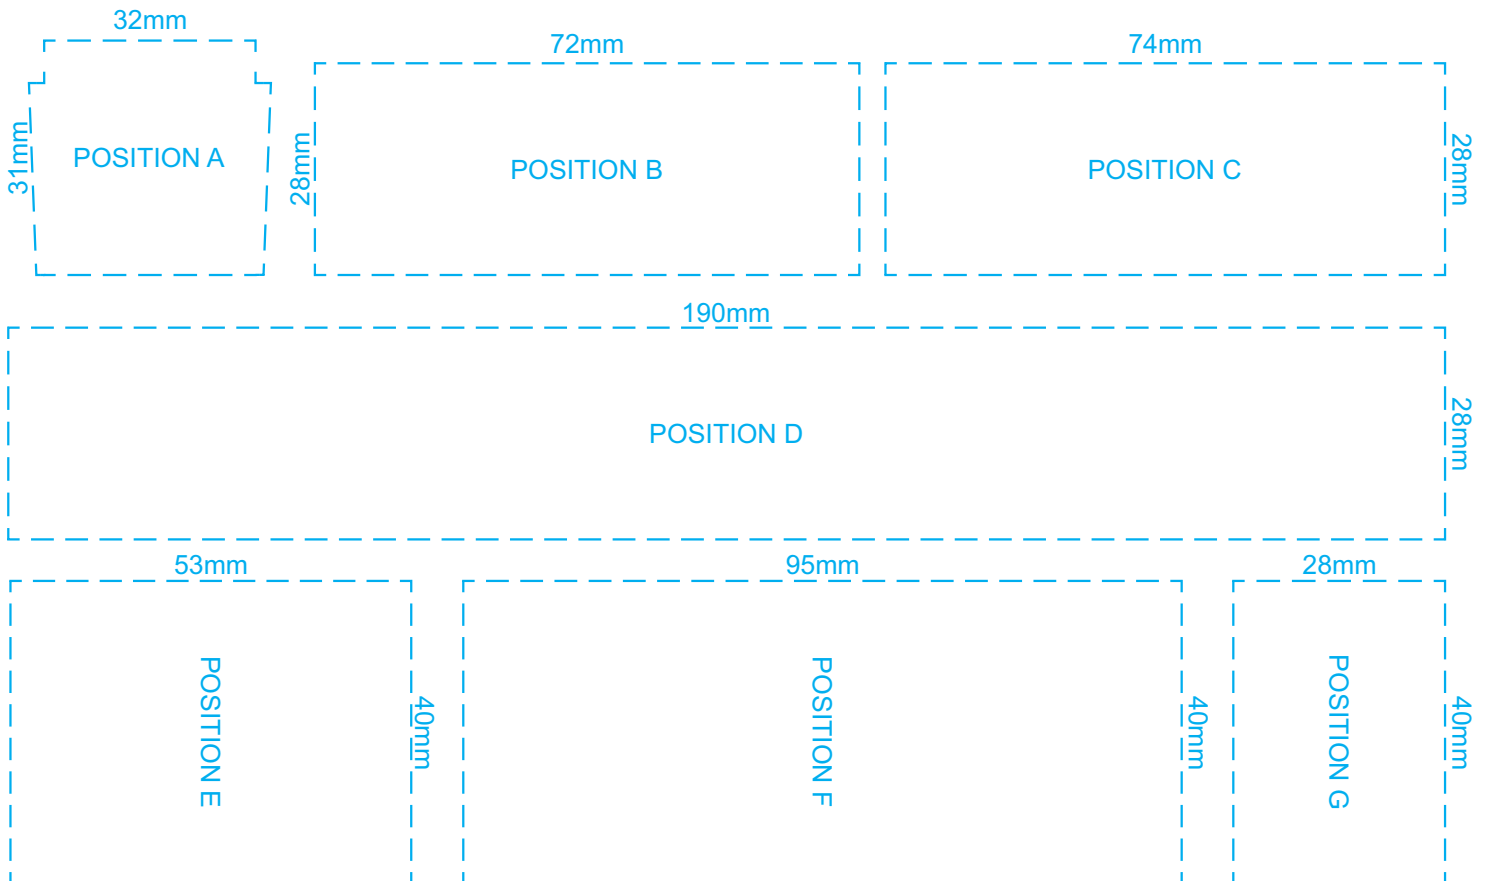

BRANDING SPECIFICATION - Bus Wooden Model - 126726

This product is made from natural wood, therefore some slight colour variation are considered acceptable. The product is provided flat packed in a cardboard sleeve with assembly instructions.