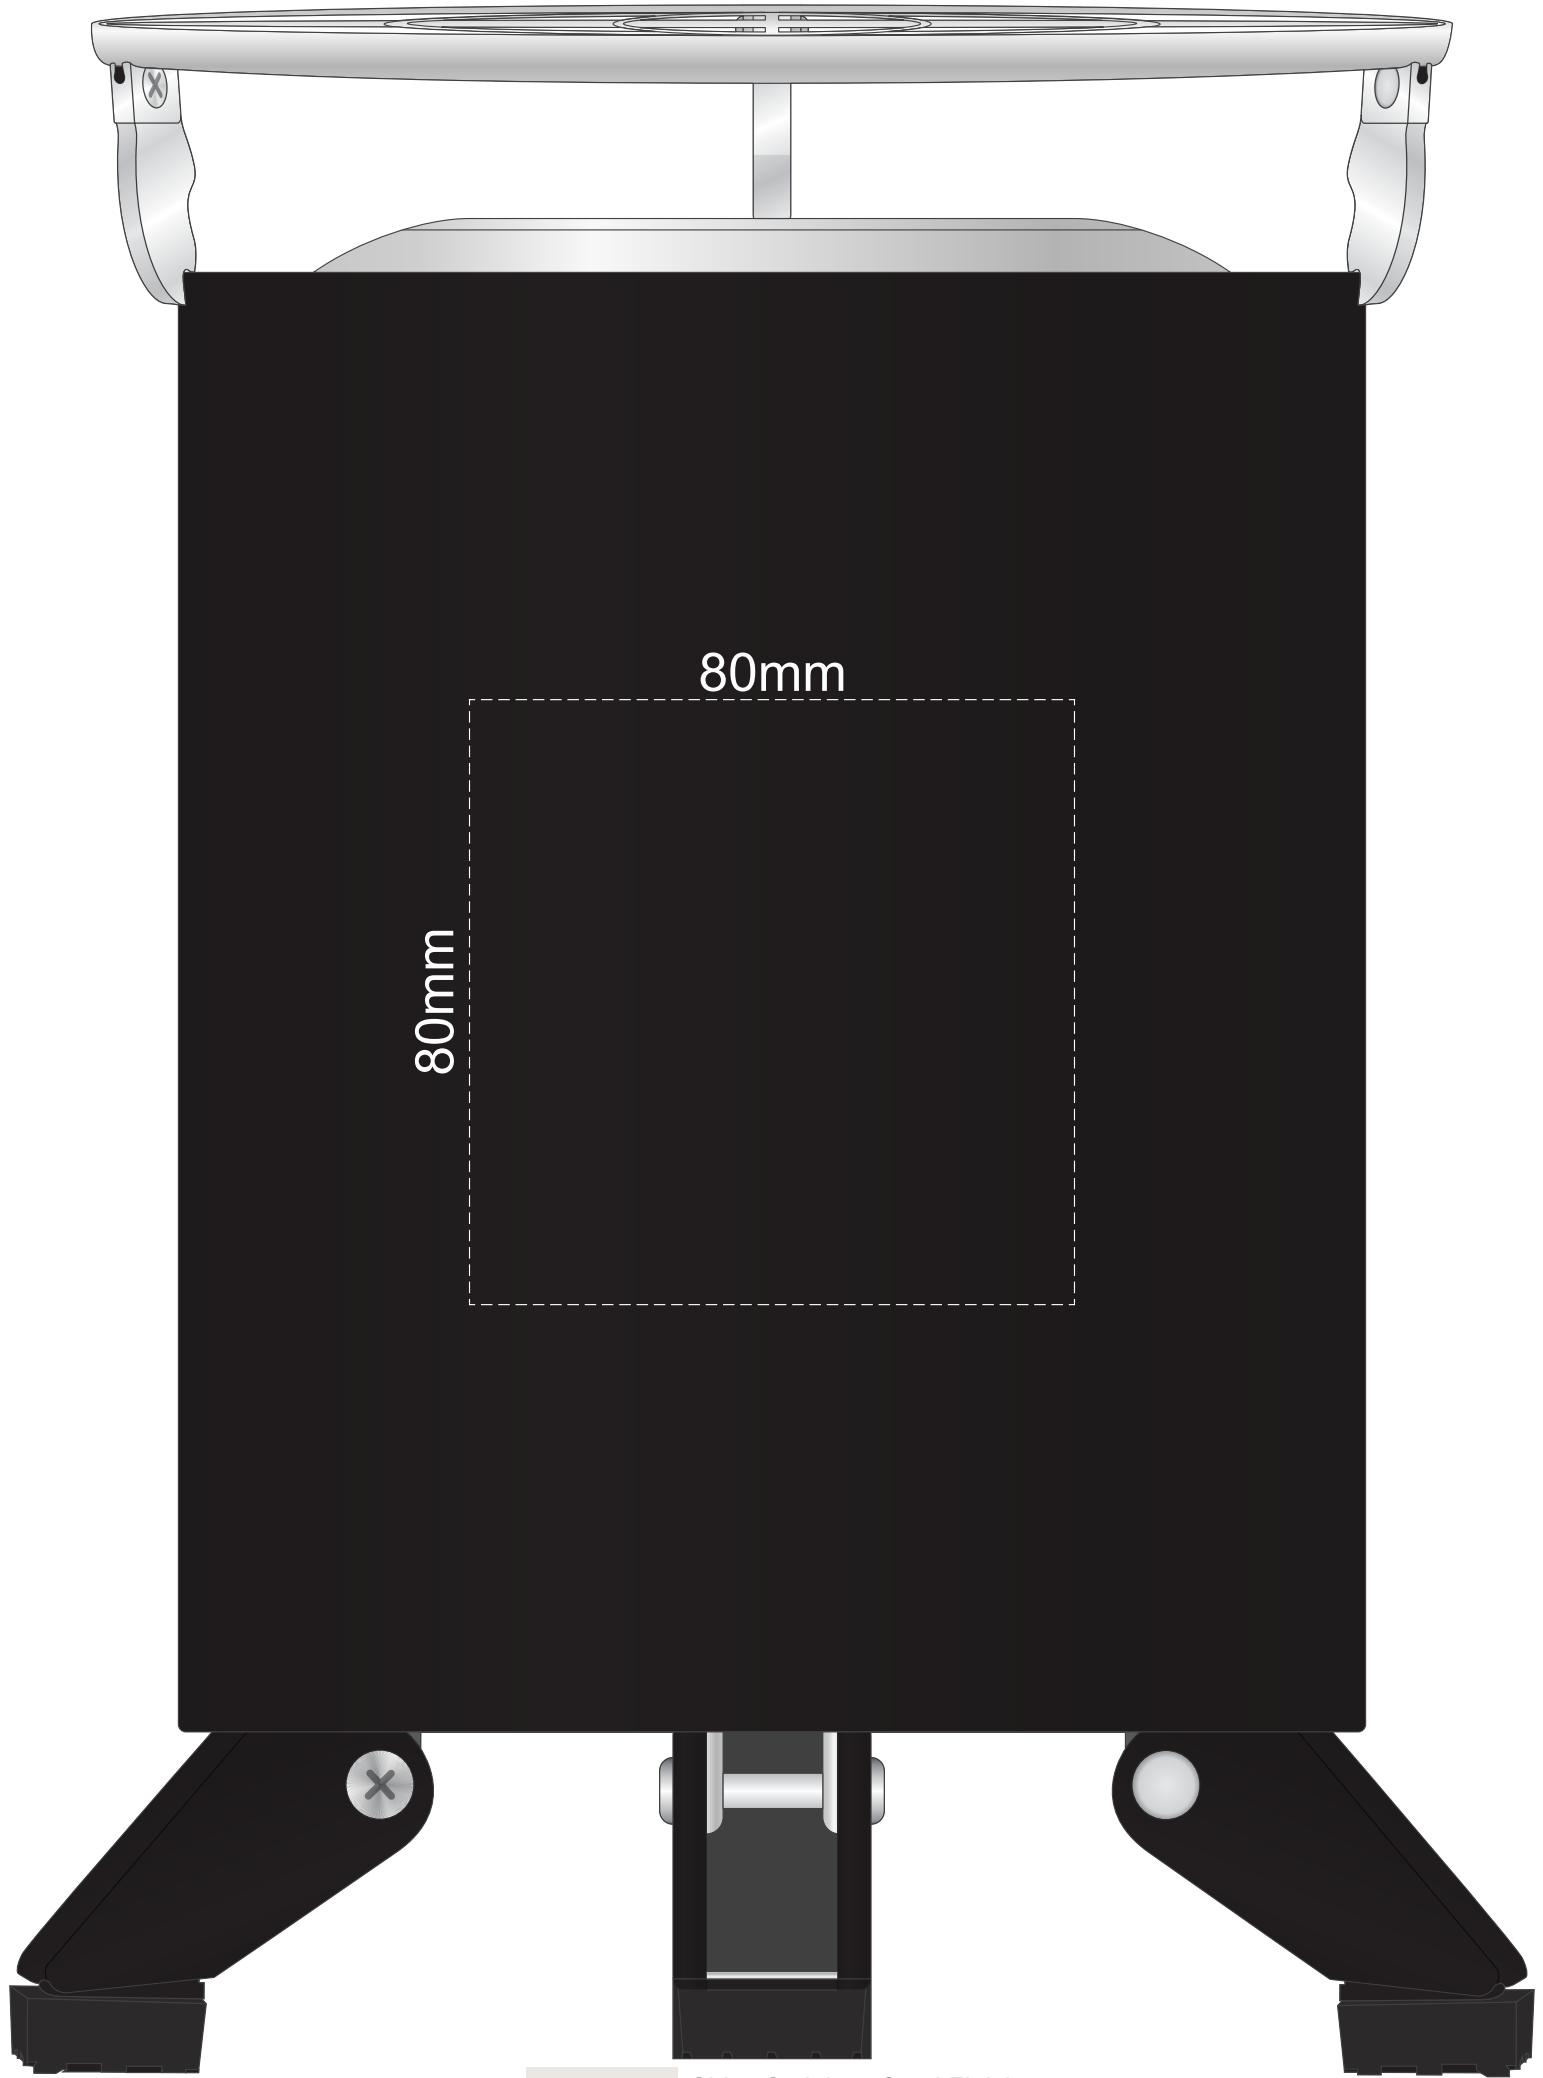

100% of Actual Size
Laser Engraving

80mm

80mm

Shiny Stainless Steel Finish