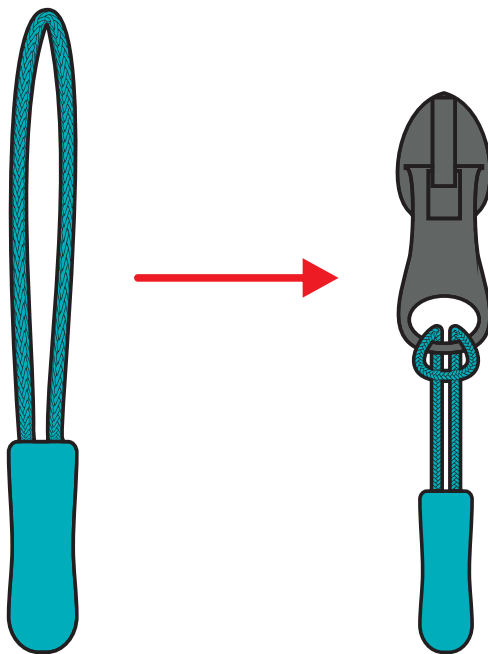

MENS 4XL BACK

COLOURED PLASTIC PULLERS
(OPTIONAL EXTRAS)

Pullers visualization when assembled