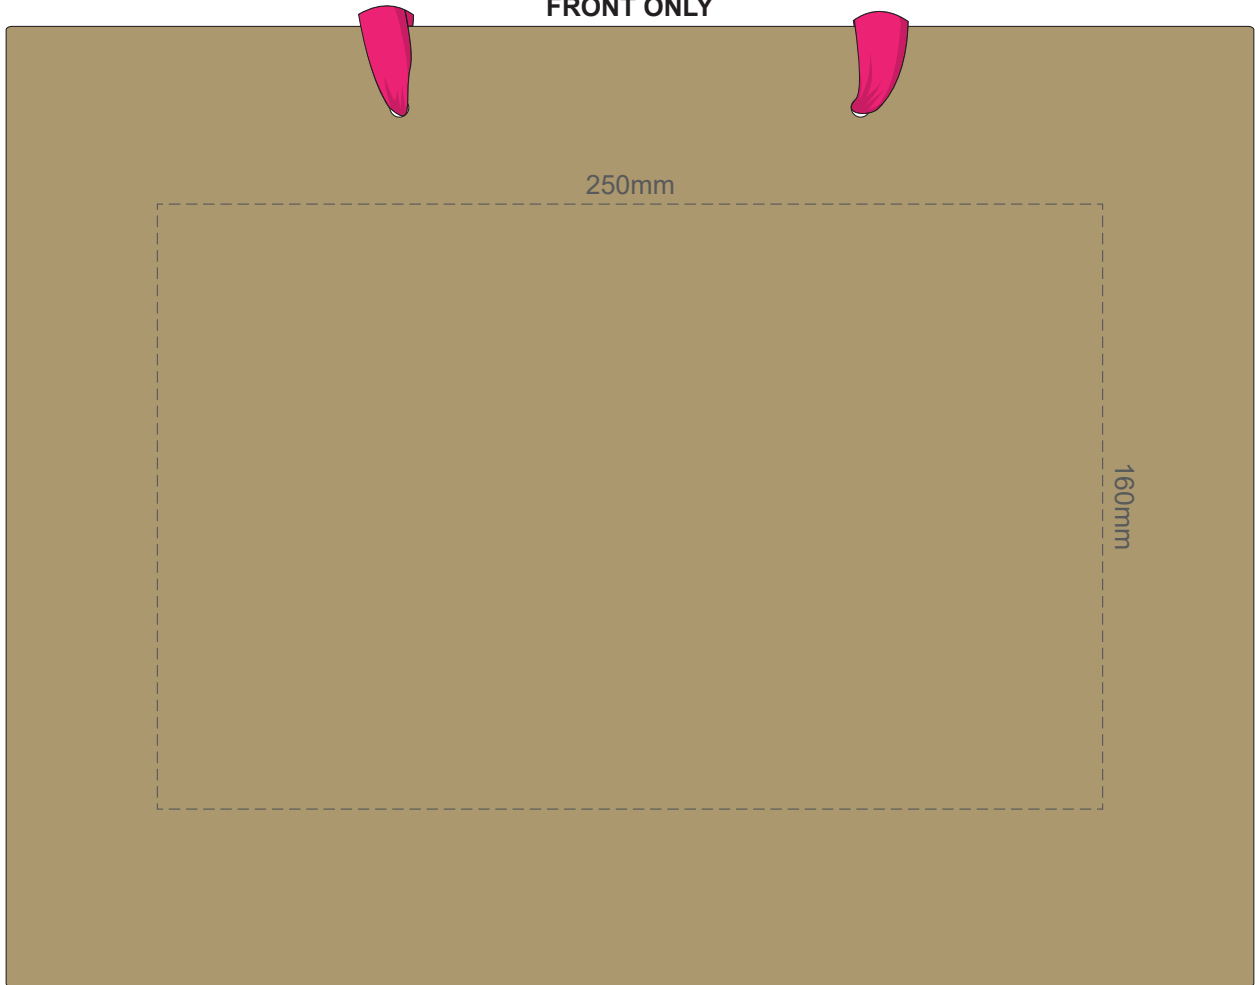

**BAG**

**RIBBON**

50% of Actual Size  
 Screen Print (**One Colour Only**)  
 Digital Packaging Print  
**FRONT ONLY**

Digital Packaging Print is only available on white and natural products.  
 As this is an uncoated substrate and artwork is printed directly onto the product via CMYK print with **no white** ink base, ink is absorbed into the product, giving the artwork a faded, vintage finish.