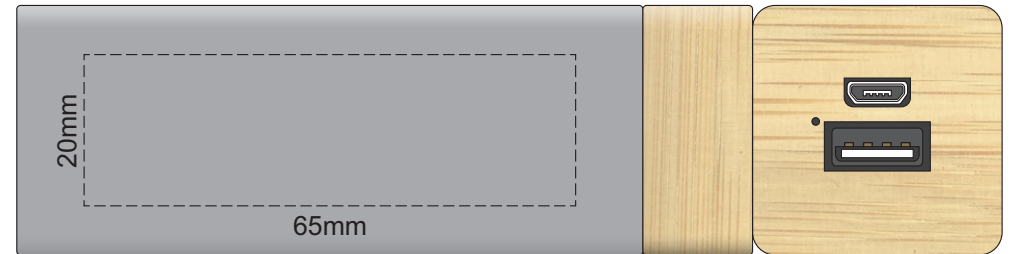

100% of Actual Size
Laser Engraving

This product is a natural material, please allow for varied inconsistencies of the etch colour

100% of Actual Size
Laser Engraving

This product is a natural material, please allow for varied inconsistencies of the etch colour

100% of Actual Size
Laser Engraving

This product is a natural material, please allow for varied inconsistencies of the etch colour

 Laser engraves to a natural etch

100% of Actual Size
Laser Engraving

This product is a natural material, please allow for varied inconsistencies of the etch colour