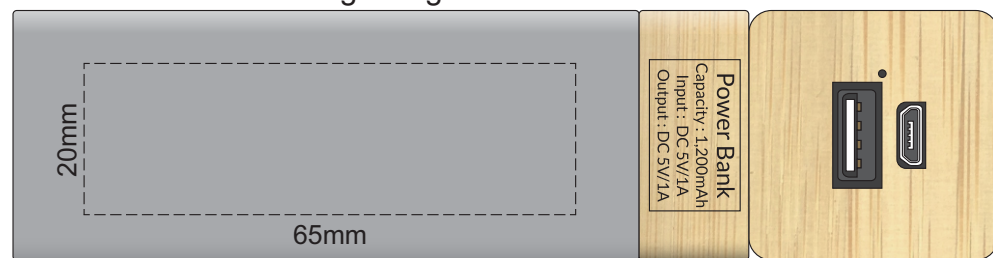

100% of Actual Size
Laser Engraving

This product is a natural material, please allow for varied inconsistencies of the etch colour

100% of Actual Size
Laser Engraving

This product is a natural material, please allow for varied inconsistencies of the etch colour

100% of Actual Size
Laser Engraving

This product is a natural material, please allow for varied inconsistencies of the etch colour

 Laser engraves to a natural etch

100% of Actual Size
Laser Engraving

This product is a natural material, please allow for varied inconsistencies of the etch colour