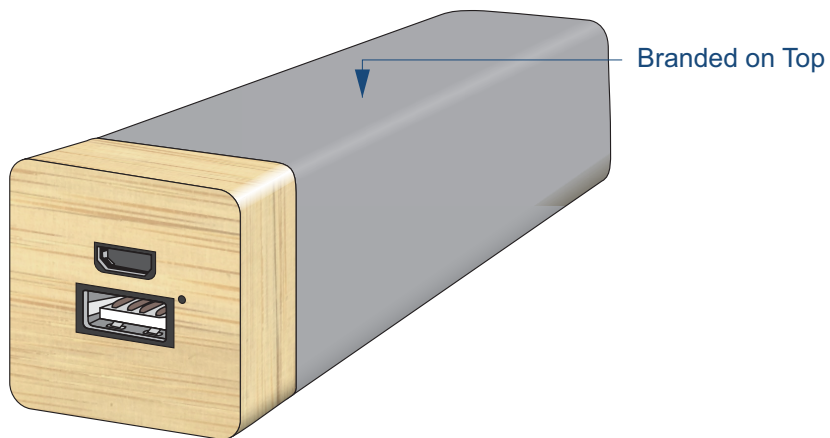

100% of Actual Size
Laser Engraving

This product is a natural material, please allow for varied inconsistencies of the etch colour

100% of Actual Size
Laser Engraving

This product is a natural material, please allow for varied inconsistencies of the etch colour

100% of Actual Size
Laser Engraving

This product is a natural material, please allow for varied inconsistencies of the etch colour

 Laser engraves to a natural etch

100% of Actual Size
Laser Engraving

This product is a natural material, please allow for varied inconsistencies of the etch colour