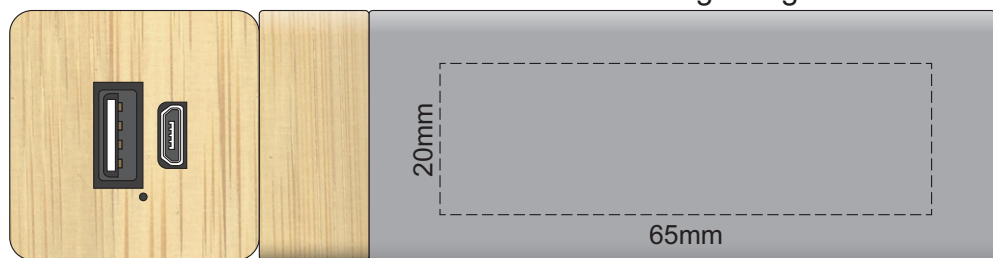

100% of Actual Size
Laser Engraving

This product is a natural material, please allow for varied inconsistencies of the etch colour

100% of Actual Size
Laser Engraving

This product is a natural material, please allow for varied inconsistencies of the etch colour

100% of Actual Size
Laser Engraving

This product is a natural material, please allow for varied inconsistencies of the etch colour

 Laser engraves to a natural etch

100% of Actual Size
Laser Engraving

This product is a natural material, please allow for varied inconsistencies of the etch colour