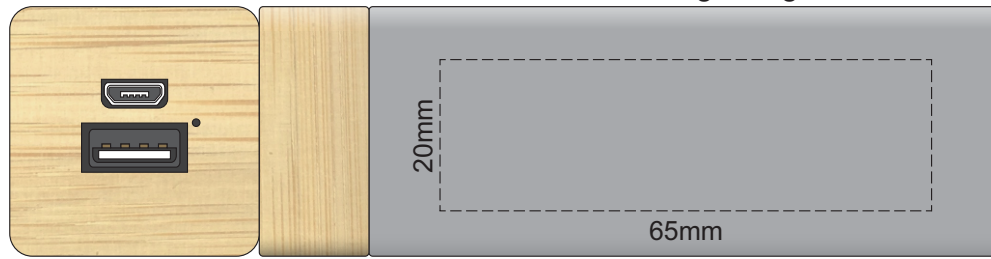

100% of Actual Size
Laser Engraving

This product is a natural material, please allow for varied inconsistencies of the etch colour

100% of Actual Size
Laser Engraving

This product is a natural material, please allow for varied inconsistencies of the etch colour

100% of Actual Size
Laser Engraving

This product is a natural material, please allow for varied inconsistencies of the etch colour

 Laser engraves to a natural etch

100% of Actual Size
Laser Engraving

This product is a natural material, please allow for varied inconsistencies of the etch colour