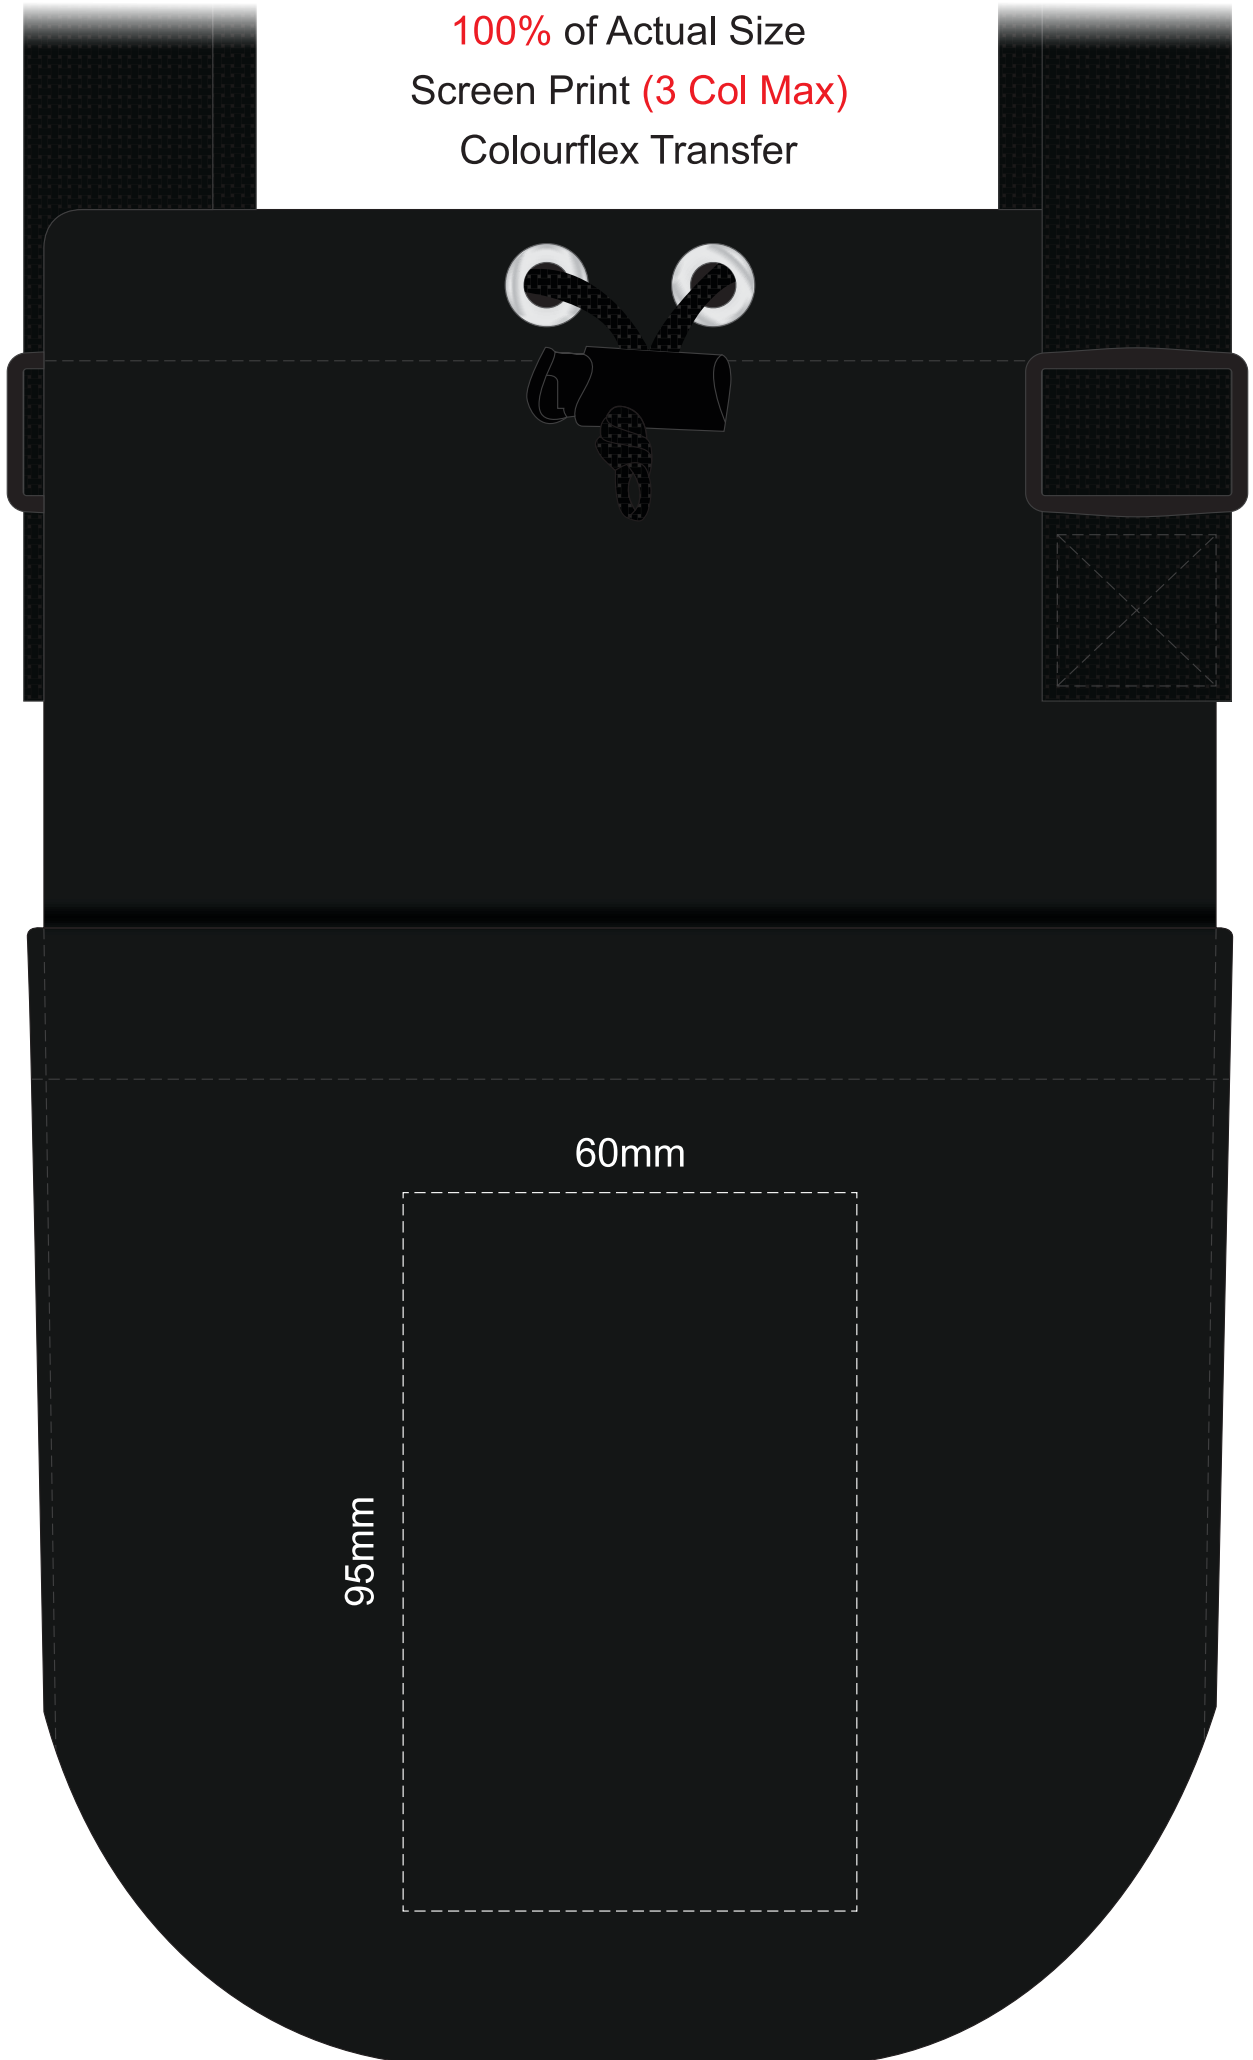

100% of Actual Size
Screen Print (3 Col Max)
Colourflex Transfer

60mm

95mm