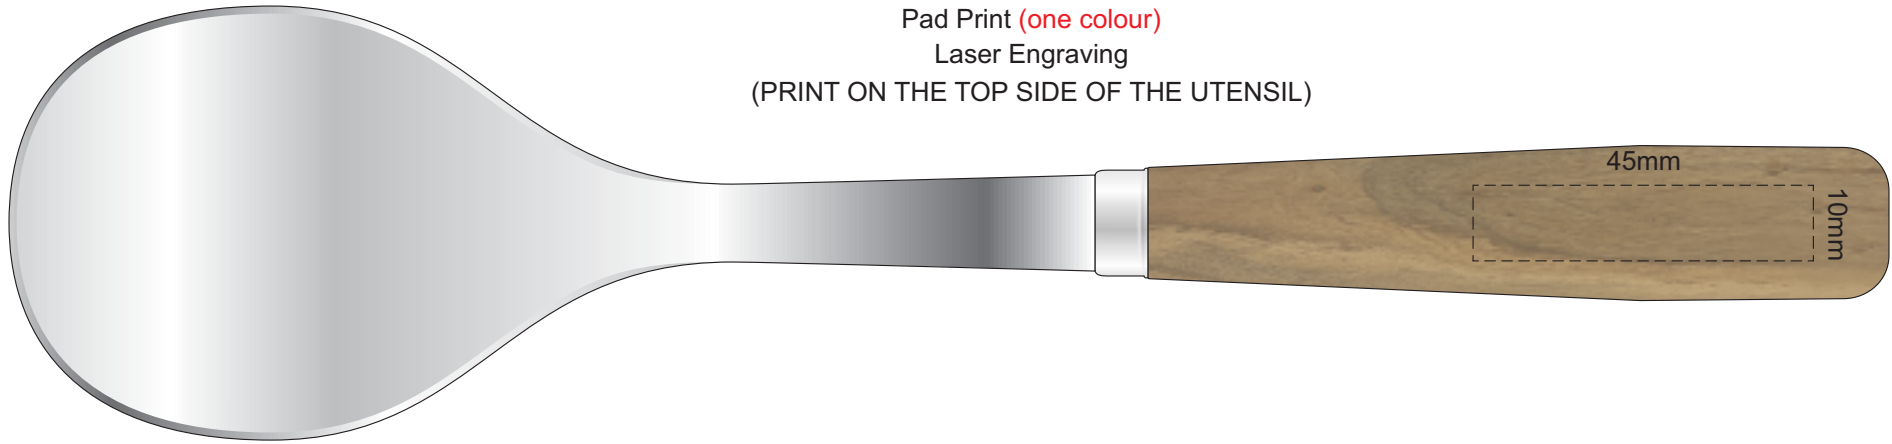

100% of Actual Size
Pad Print (one colour)
Laser Engraving
(PRINT ON THE TOP SIDE OF THE UTENSIL)

This product is a natural material, please allow for variances in grain pattern and branding.

 Engraves to a natural etch