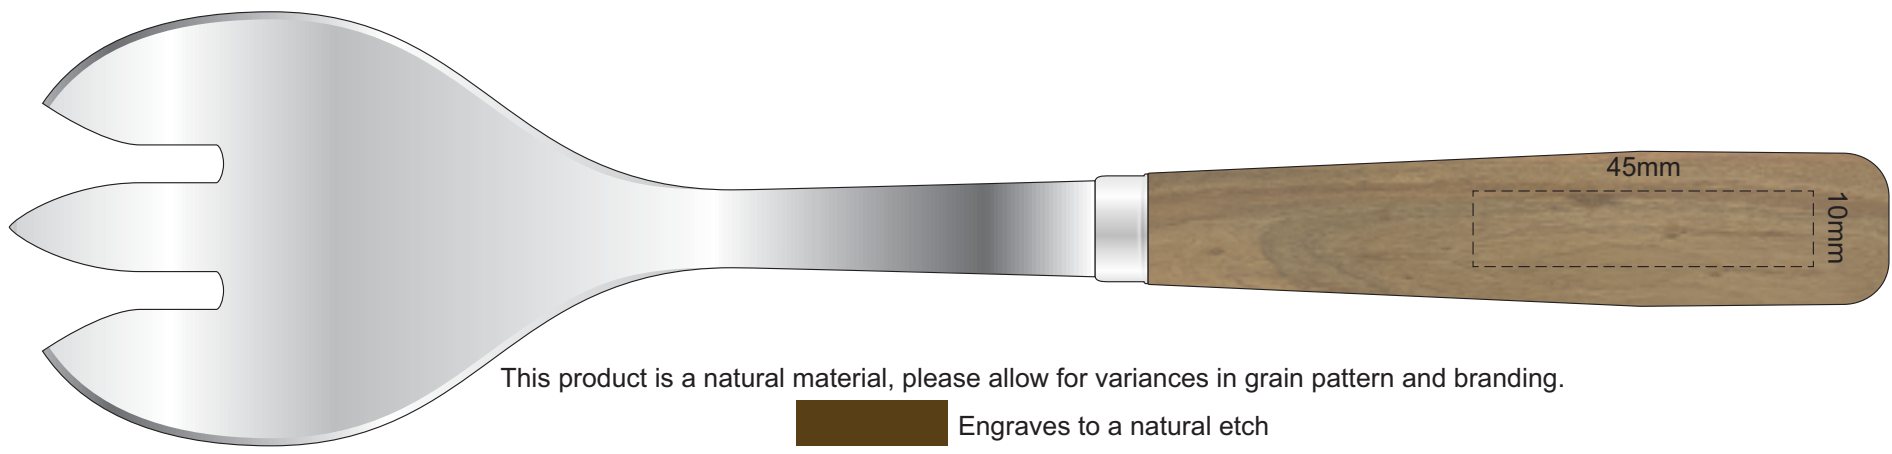

100% of Actual Size
Pad Print (one colour)
Laser Engraving
(PRINT ON THE TOP SIDE OF THE UTENSIL)

This product is a natural material, please allow for variances in grain pattern and branding.

 Engraves to a natural etch